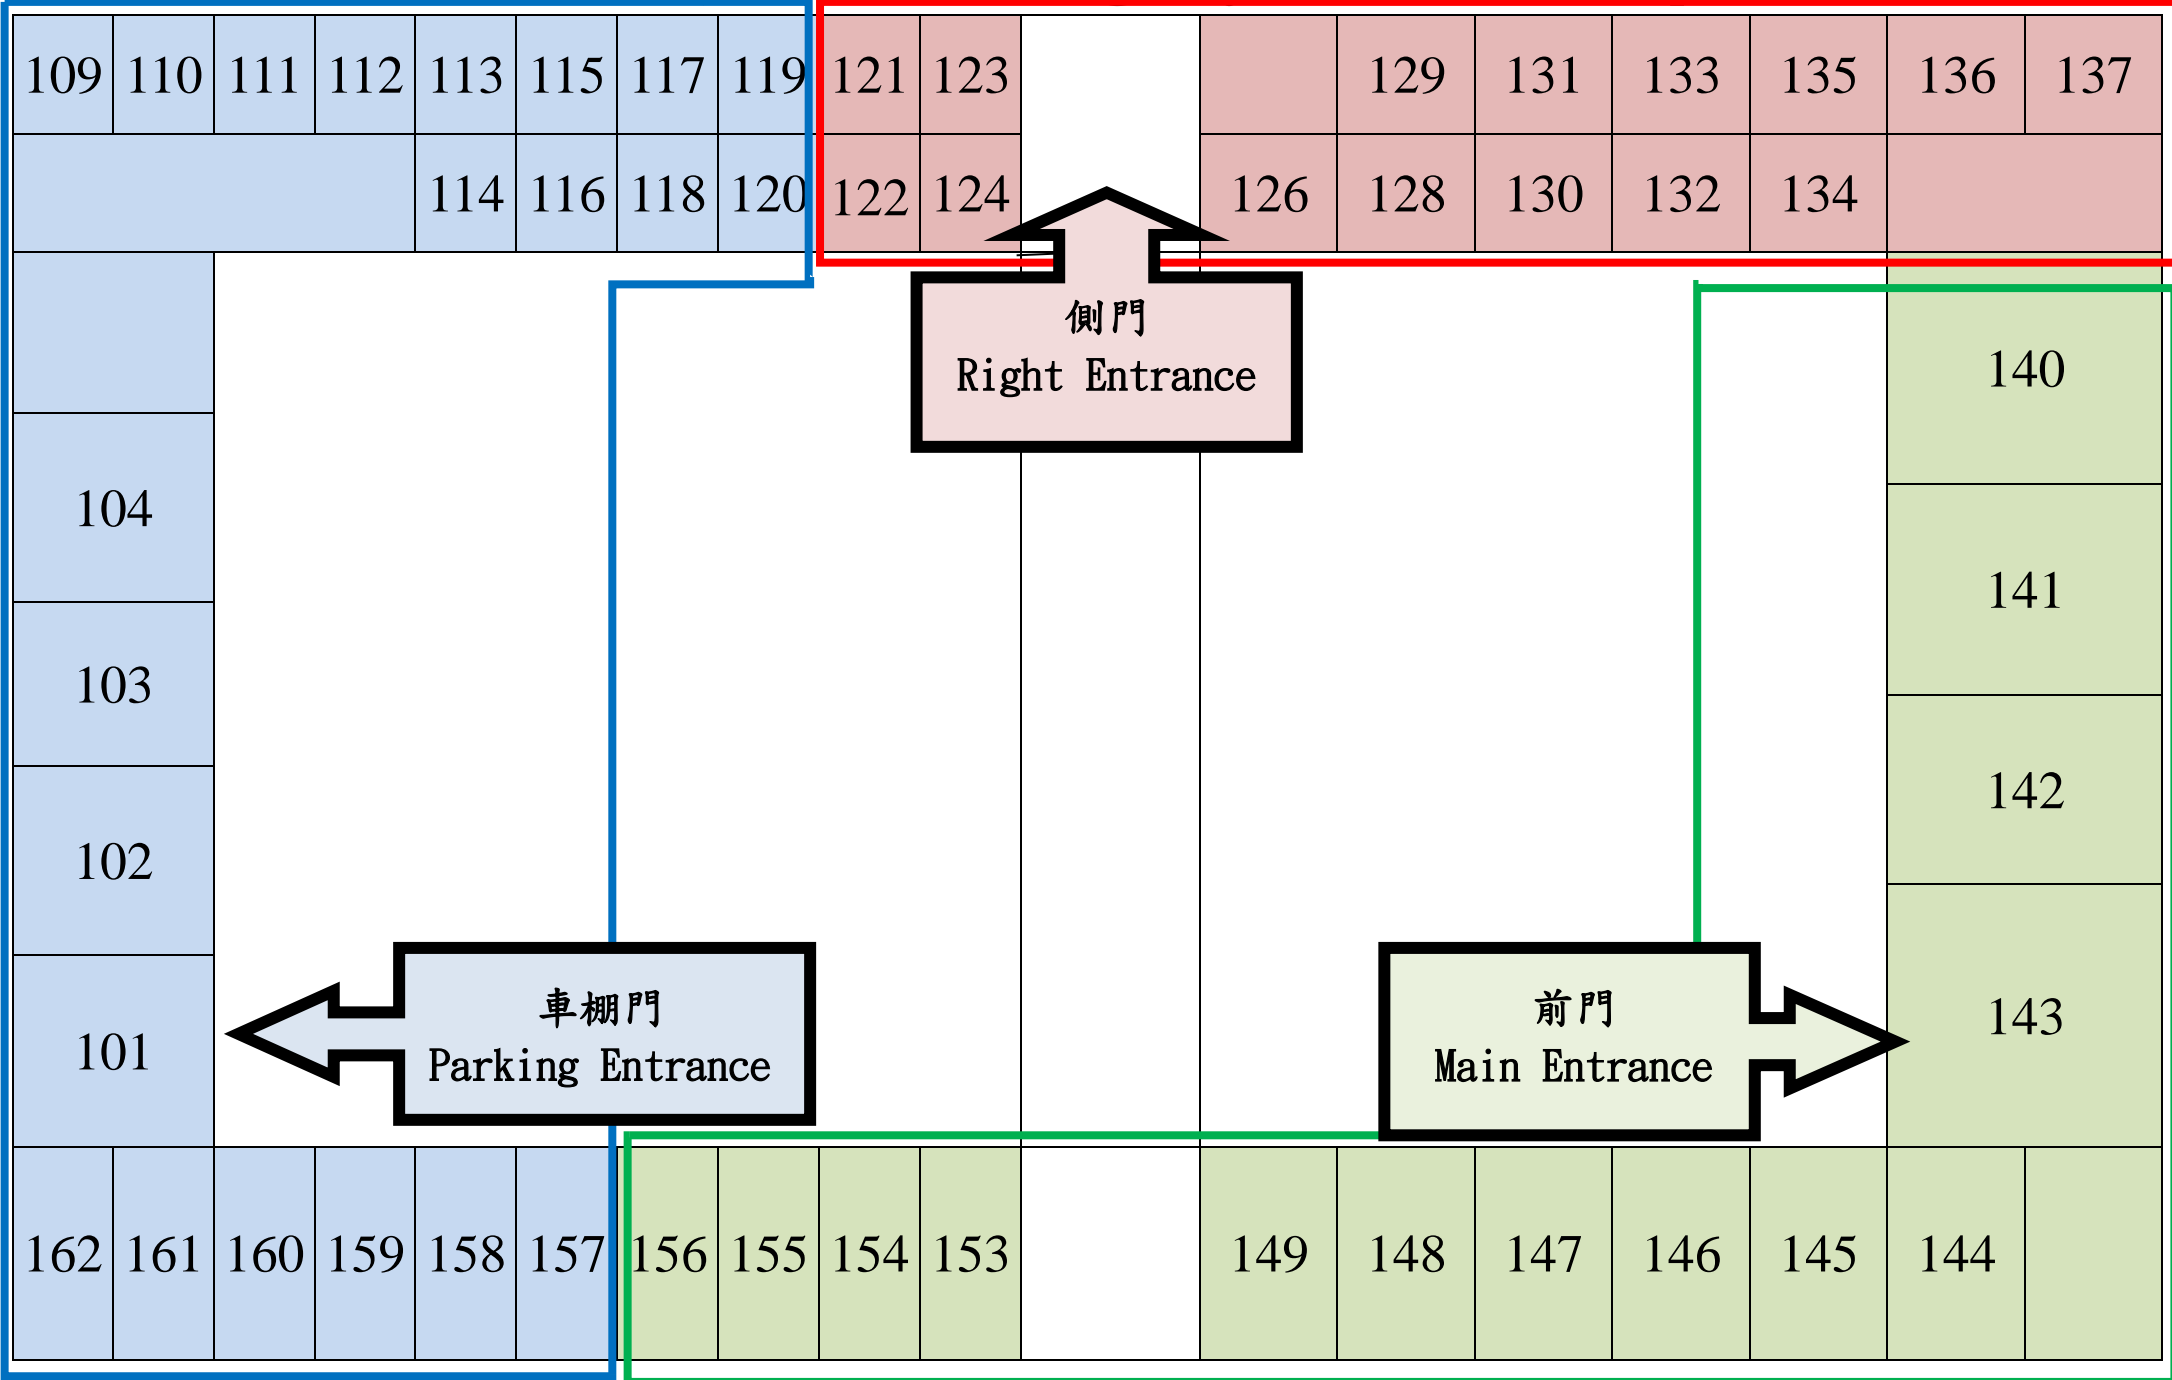

沁月一莊 緊急疏散簡圖 (一樓) Emergency Evacuation Map (1st Floor)

沁月一莊 緊急疏散簡圖 (二樓) Emergency Evacuation Map (2nd Floor)

沁月一莊 緊急疏散簡圖 (三樓) Emergency Evacuation Map (3rd Floor)

沁月一莊 緊急疏散簡圖 (四樓) Emergency Evacuation Map (4th Floor)

沁月二莊 緊急疏散簡圖(一樓) Emergency Evacuation Map (1st Floor)

沁月二莊 緊急疏散簡圖(二樓) Emergency Evacuation Map (2nd Floor)

沁月二莊 緊急疏散簡圖(三樓) Emergency Evacuation Map (3rd Floor)

沁月二莊 緊急疏散簡圖(四樓) Emergency Evacuation Map (4th Floor)