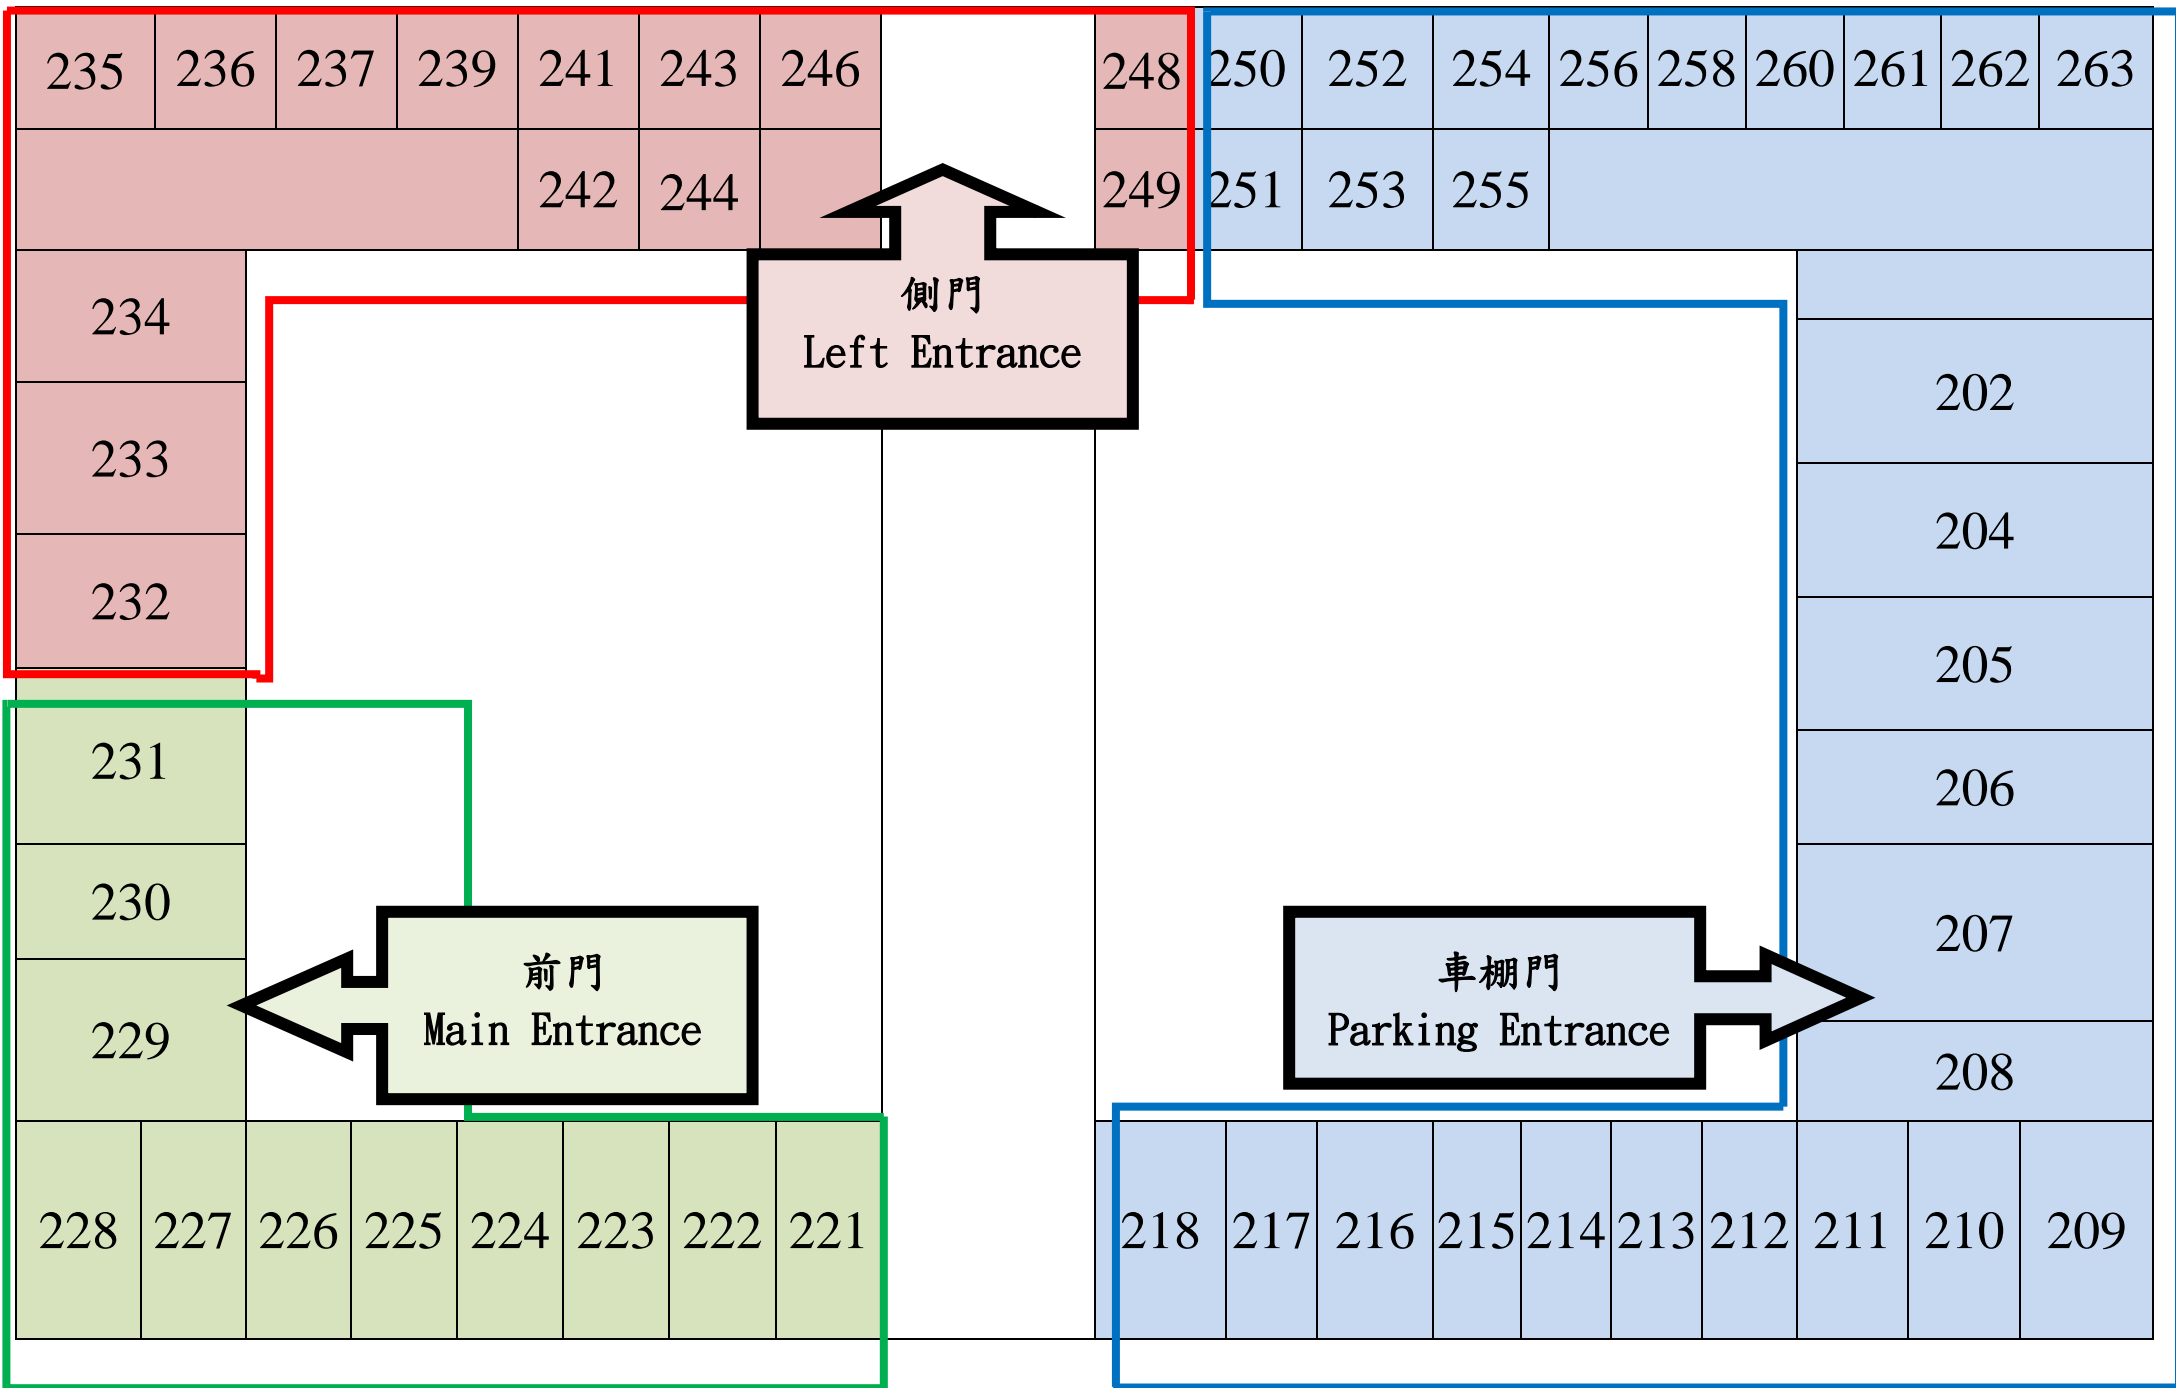

沁月一莊 緊急疏散簡圖 (一樓) Emergency Evacuation Map (1st Floor)

沁月一莊 緊急疏散簡圖 (二樓) Emergency Evacuation Map (2nd Floor)

沁月一莊 緊急疏散簡圖 (三樓) Emergency Evacuation Map (3rd Floor)

沁月一莊 緊急疏散簡圖 (四樓) Emergency Evacuation Map (4th Floor)

沁月二莊 緊急疏散簡圖(一樓) Emergency Evacuation Map (1st Floor)

沁月二莊 緊急疏散簡圖(二樓) Emergency Evacuation Map (2nd Floor)

沁月二莊 緊急疏散簡圖(三樓) Emergency Evacuation Map (3rd Floor)

沁月二莊 緊急疏散簡圖(四樓) Emergency Evacuation Map (4th Floor)