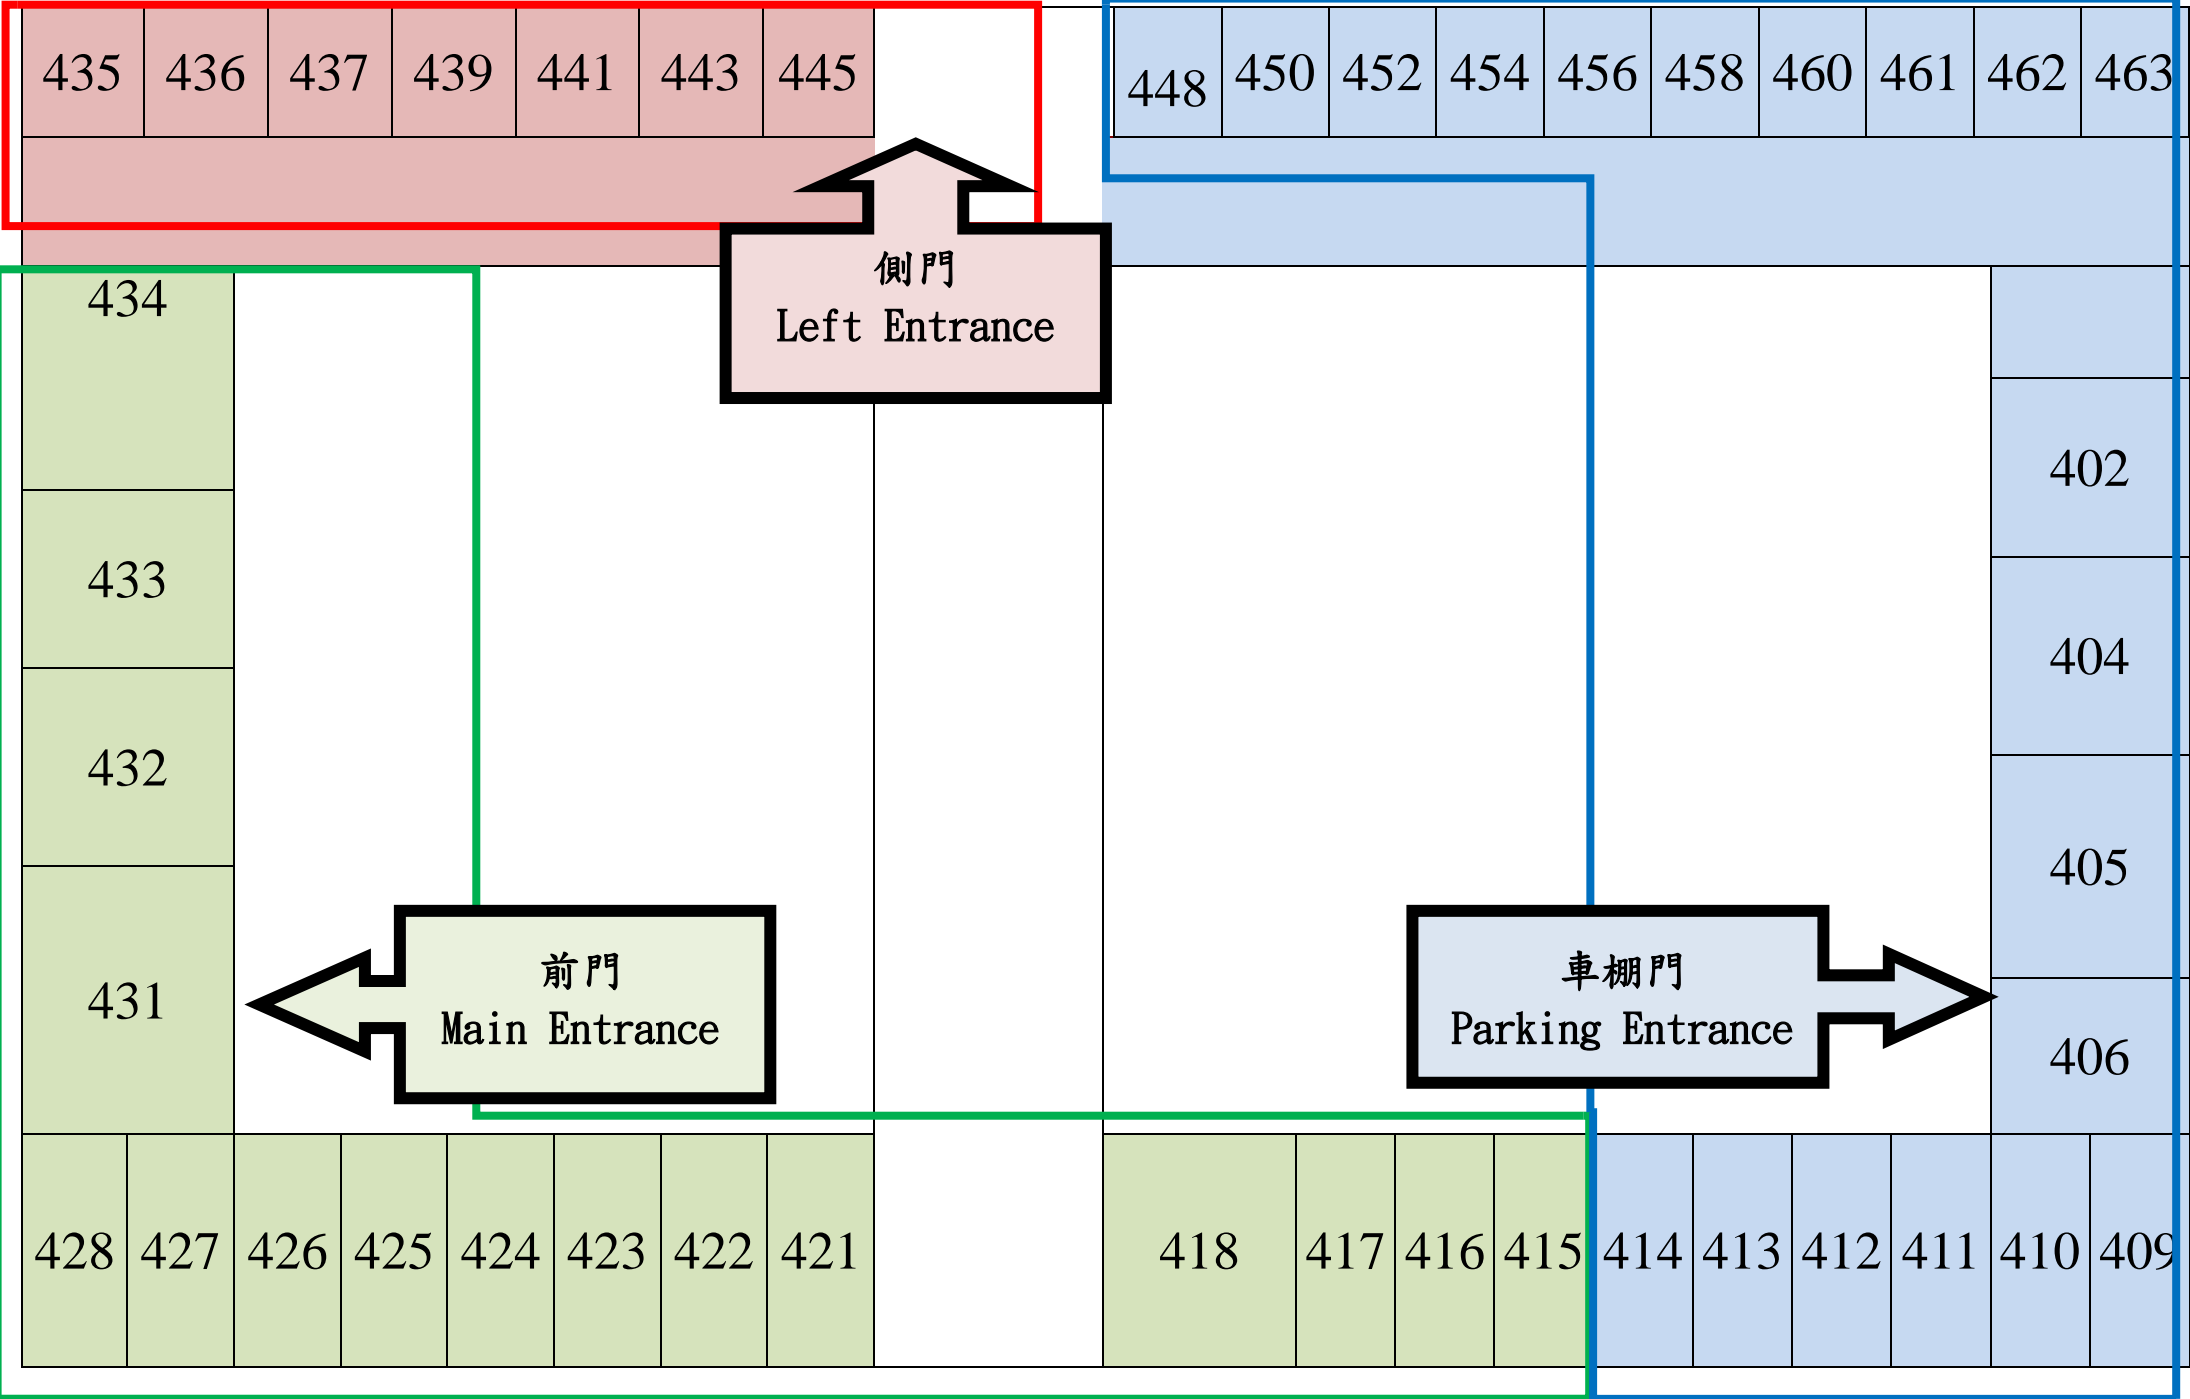

沁月一莊 緊急疏散簡圖 (一樓) Emergency Evacuation Map (1st Floor)

沁月一莊 緊急疏散簡圖 (二樓) Emergency Evacuation Map (2nd Floor)

沁月一莊 緊急疏散簡圖 (三樓) Emergency Evacuation Map (3rd Floor)

沁月一莊 緊急疏散簡圖 (四樓) Emergency Evacuation Map (4th Floor)

沁月二莊 緊急疏散簡圖(一樓) Emergency Evacuation Map (1st Floor)

沁月二莊 緊急疏散簡圖(二樓) Emergency Evacuation Map (2nd Floor)

沁月二莊 緊急疏散簡圖(三樓) Emergency Evacuation Map (3rd Floor)

沁月二莊 緊急疏散簡圖(四樓) Emergency Evacuation Map (4th Floor)