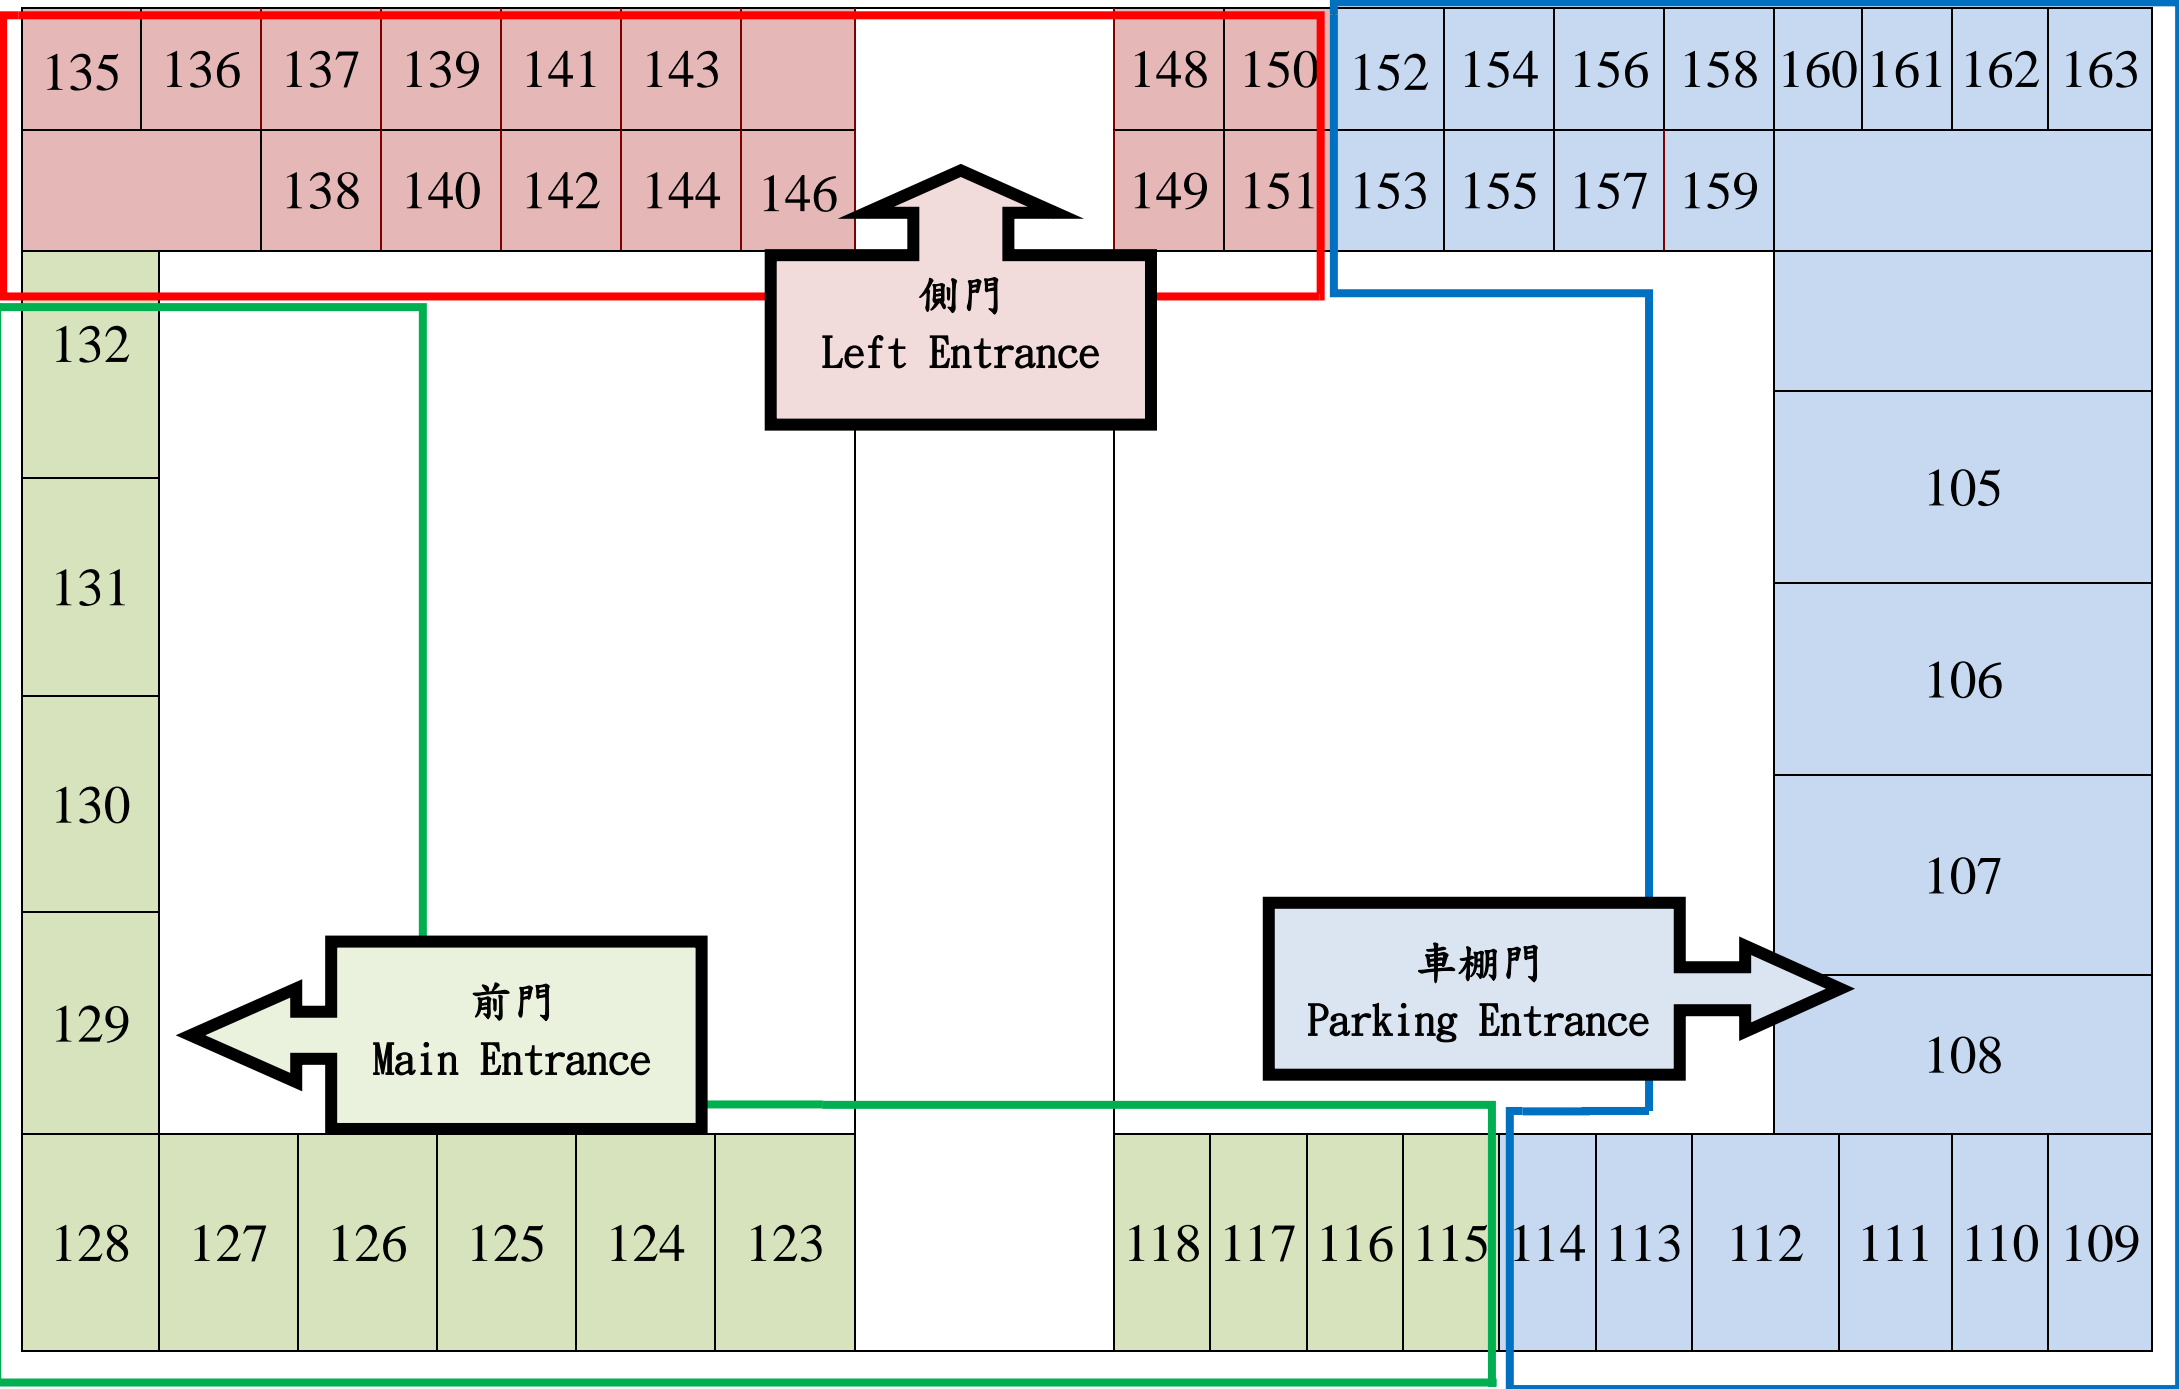

沁月一莊 緊急疏散簡圖 (一樓) Emergency Evacuation Map (1st Floor)

沁月一莊 緊急疏散簡圖 (二樓) Emergency Evacuation Map (2nd Floor)

沁月一莊 緊急疏散簡圖 (三樓) Emergency Evacuation Map (3rd Floor)

沁月一莊 緊急疏散簡圖 (四樓) Emergency Evacuation Map (4th Floor)

沁月二莊 緊急疏散簡圖(一樓) Emergency Evacuation Map (1st Floor)

沁月二莊 緊急疏散簡圖(二樓) Emergency Evacuation Map (2nd Floor)

沁月二莊 緊急疏散簡圖(三樓) Emergency Evacuation Map (3rd Floor)

沁月二莊 緊急疏散簡圖(四樓) Emergency Evacuation Map (4th Floor)