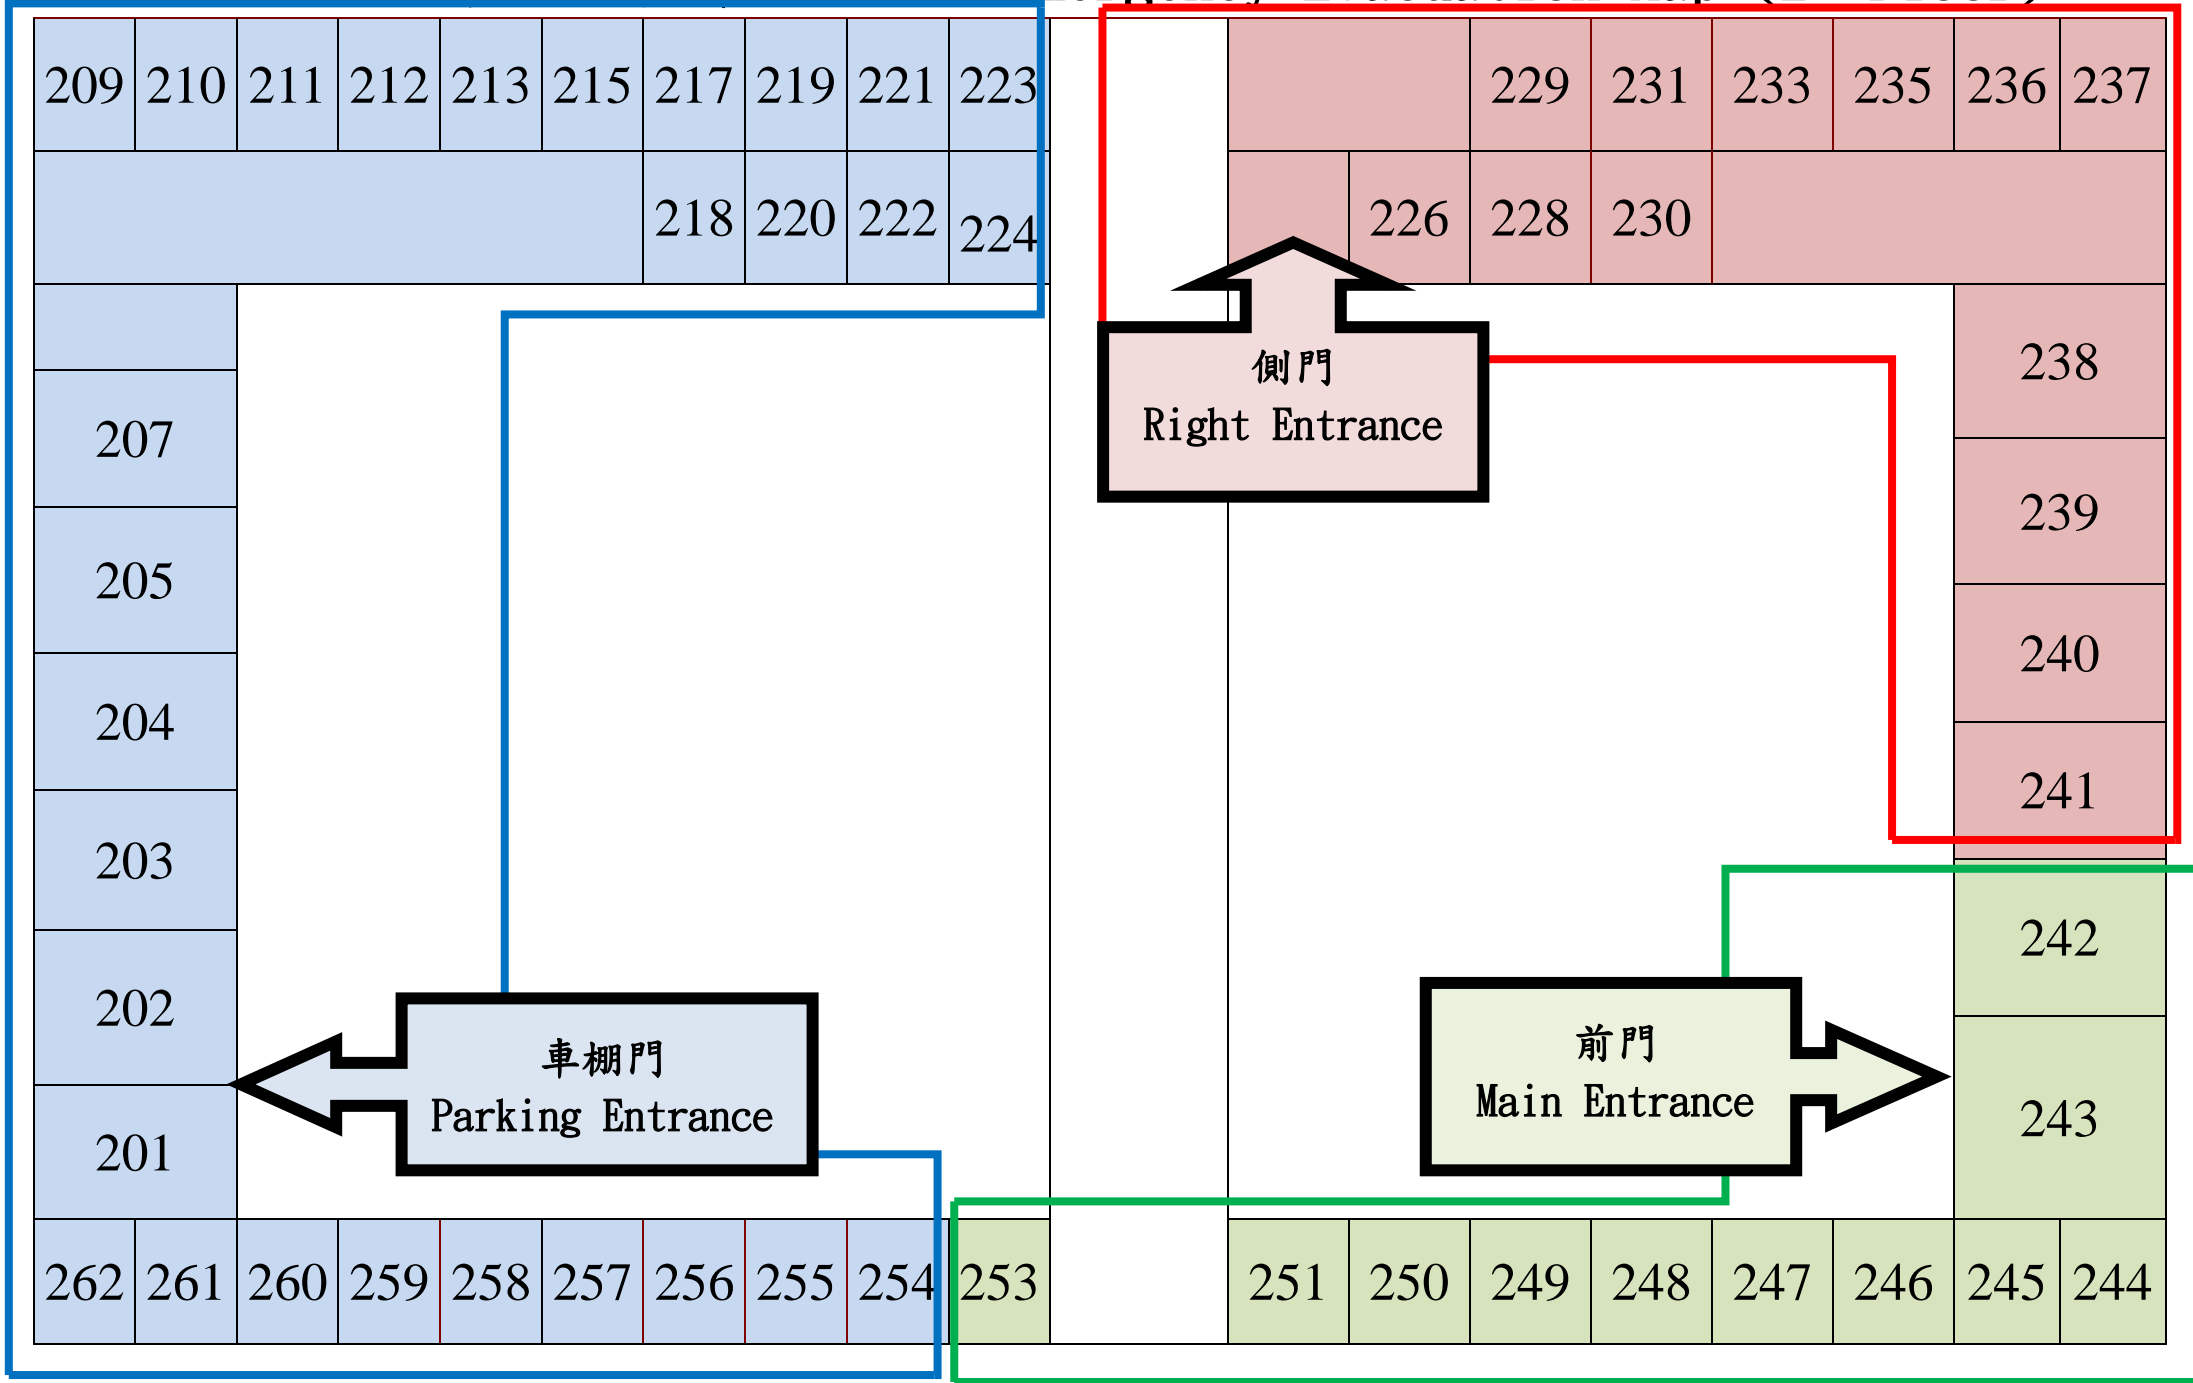

沁月一莊 緊急疏散簡圖 (一樓) Emergency Evacuation Map (1st Floor)

沁月一莊 緊急疏散簡圖 (二樓) Emergency Evacuation Map (2nd Floor)

沁月一莊 緊急疏散簡圖 (三樓) Emergency Evacuation Map (3rd Floor)

沁月一莊 緊急疏散簡圖 (四樓) Emergency Evacuation Map (4th Floor)

沁月二莊 緊急疏散簡圖(一樓) Emergency Evacuation Map (1st Floor)

沁月二莊 緊急疏散簡圖(二樓) Emergency Evacuation Map (2nd Floor)

沁月二莊 緊急疏散簡圖(三樓) Emergency Evacuation Map (3rd Floor)

沁月二莊 緊急疏散簡圖(四樓) Emergency Evacuation Map (4th Floor)