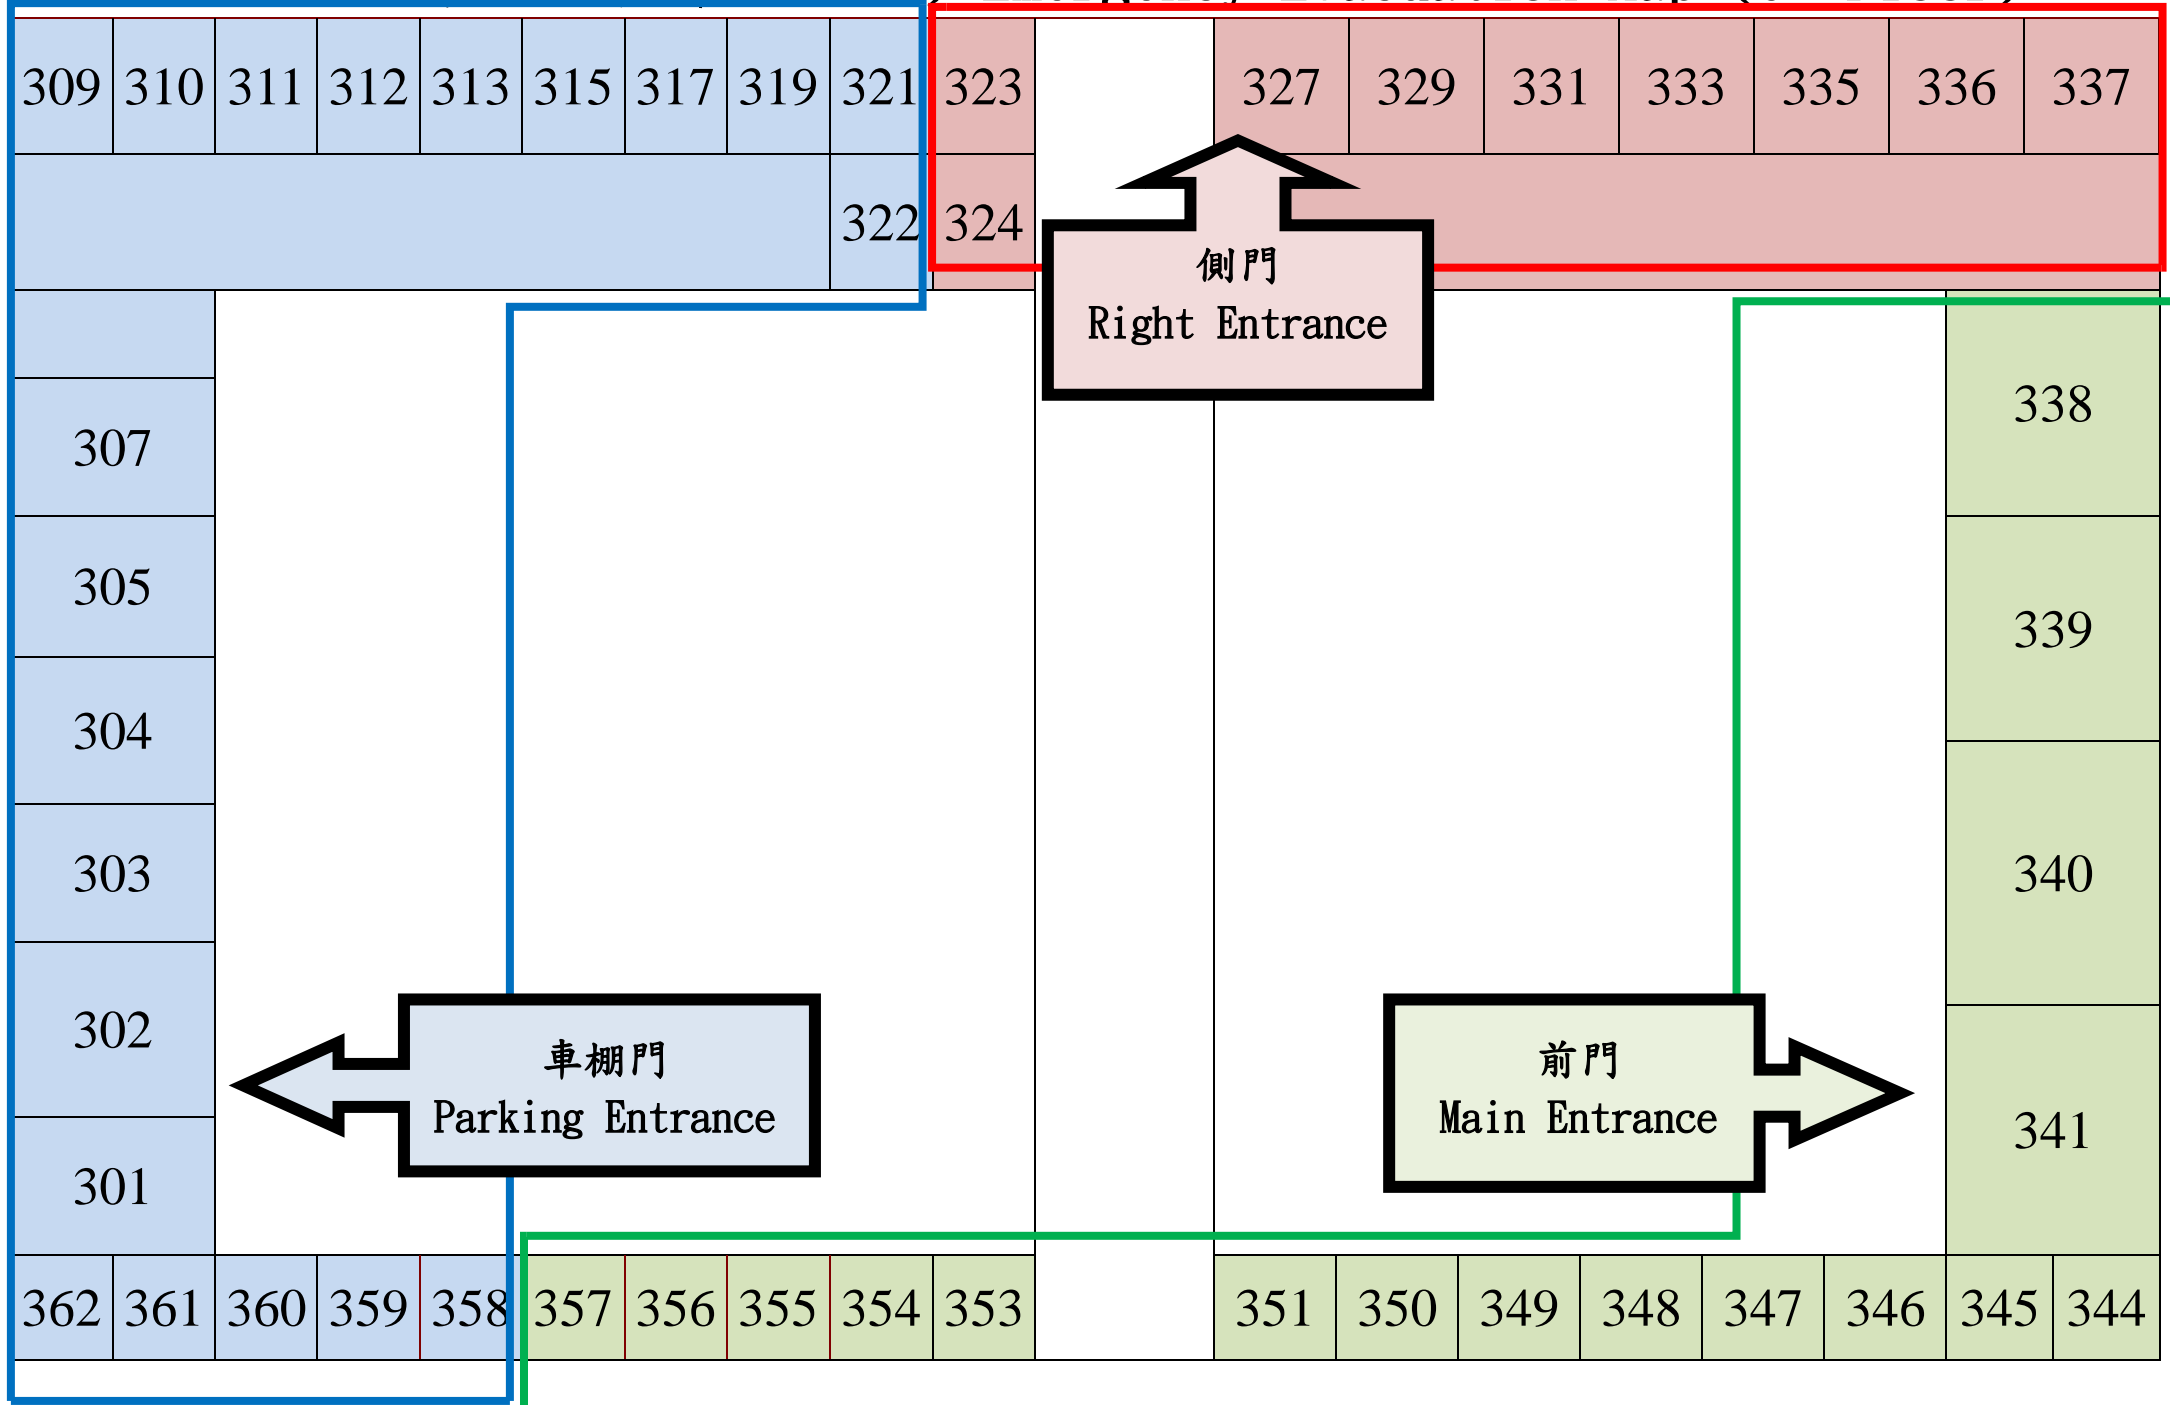

沁月一莊 緊急疏散簡圖 (一樓) Emergency Evacuation Map (1st Floor)

沁月一莊 緊急疏散簡圖 (二樓) Emergency Evacuation Map (2nd Floor)

沁月一莊 緊急疏散簡圖 (三樓) Emergency Evacuation Map (3rd Floor)

沁月一莊 緊急疏散簡圖 (四樓) Emergency Evacuation Map (4th Floor)

沁月二莊 緊急疏散簡圖(一樓) Emergency Evacuation Map (1st Floor)

沁月二莊 緊急疏散簡圖(二樓) Emergency Evacuation Map (2nd Floor)

沁月二莊 緊急疏散簡圖(三樓) Emergency Evacuation Map (3rd Floor)

沁月二莊 緊急疏散簡圖(四樓) Emergency Evacuation Map (4th Floor)