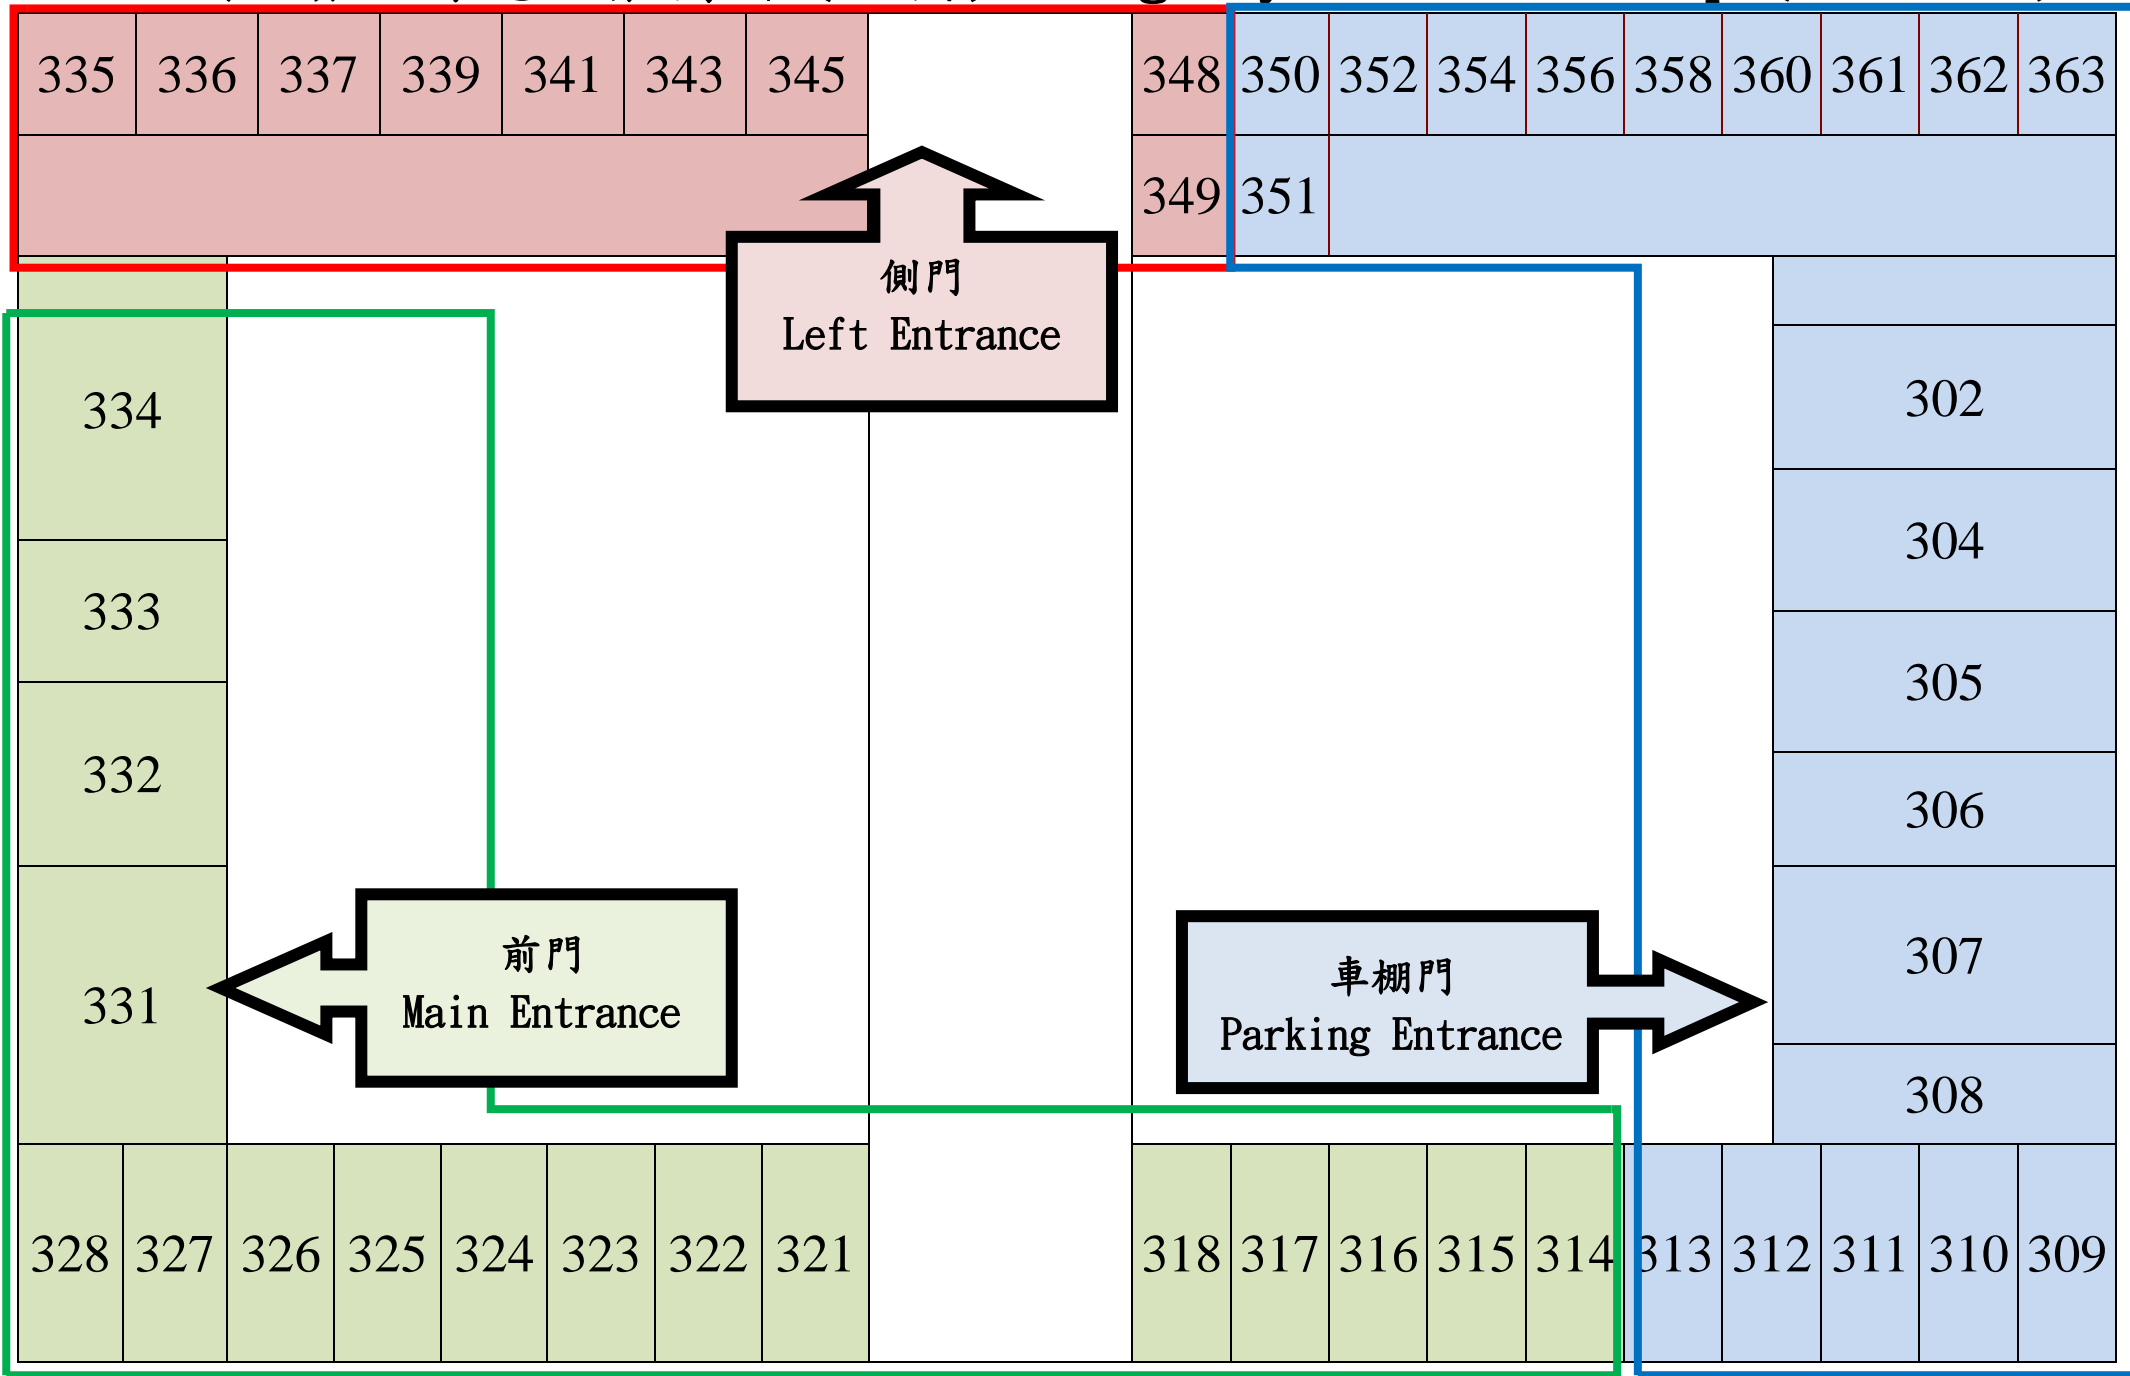

沁月一莊 緊急疏散簡圖 (一樓) Emergency Evacuation Map (1st Floor)

沁月一莊 緊急疏散簡圖 (二樓) Emergency Evacuation Map (2nd Floor)

沁月一莊 緊急疏散簡圖 (三樓) Emergency Evacuation Map (3rd Floor)

沁月一莊 緊急疏散簡圖 (四樓) Emergency Evacuation Map (4th Floor)

沁月二莊 緊急疏散簡圖(一樓) Emergency Evacuation Map (1st Floor)

沁月二莊 緊急疏散簡圖(二樓) Emergency Evacuation Map (2nd Floor)

沁月二莊 緊急疏散簡圖(三樓) Emergency Evacuation Map (3rd Floor)

沁月二莊 緊急疏散簡圖(四樓) Emergency Evacuation Map (4th Floor)