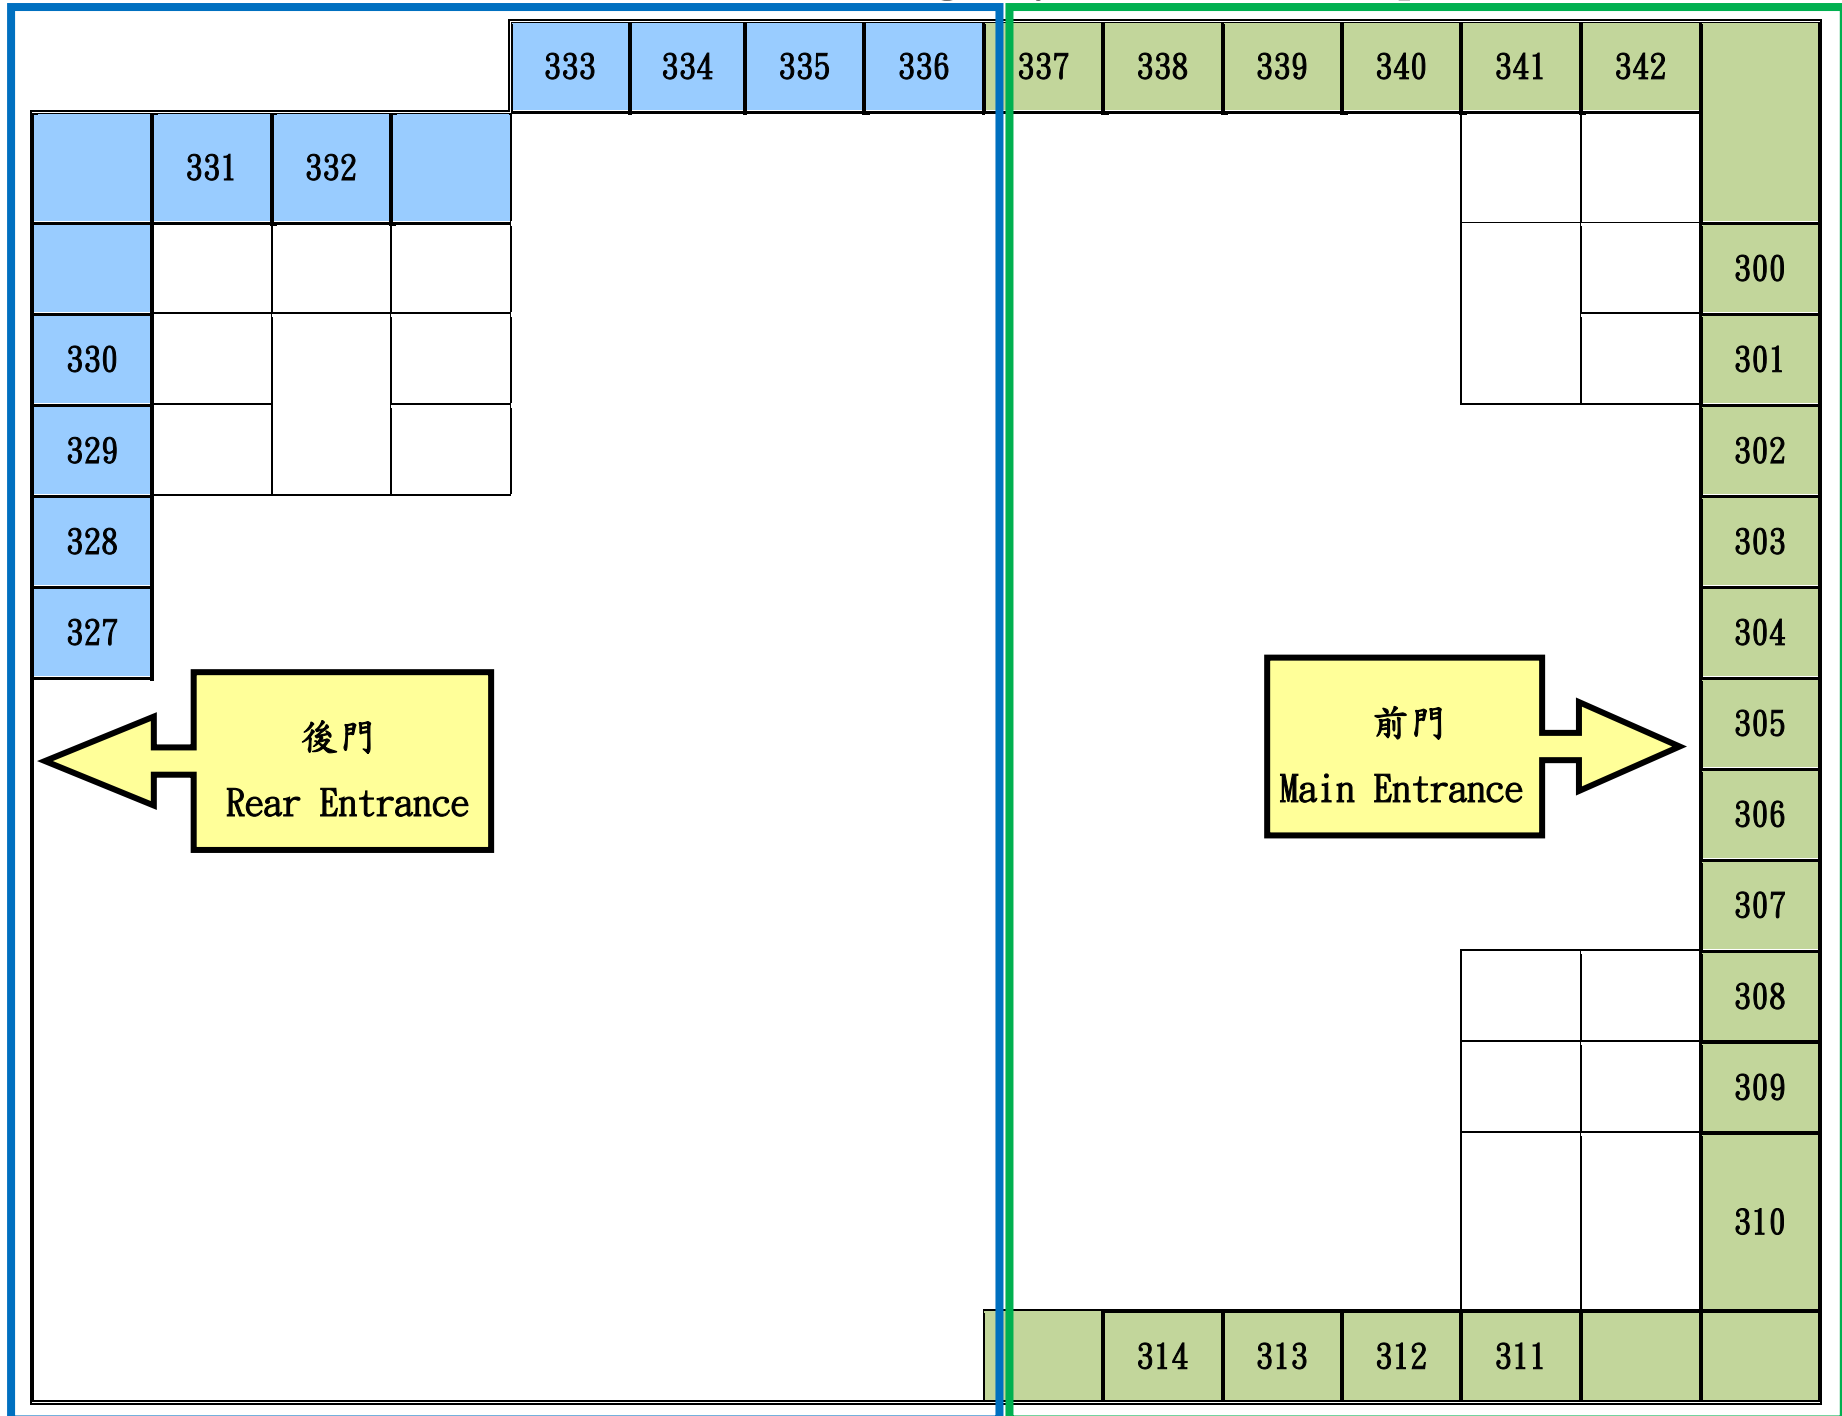

仰山莊 緊急疏散簡圖 (三樓) Emergency Evacuation Map (3rd Floor)

仰山莊 緊急疏散簡圖 (四樓) Emergency Evacuation Map (4th Floor)