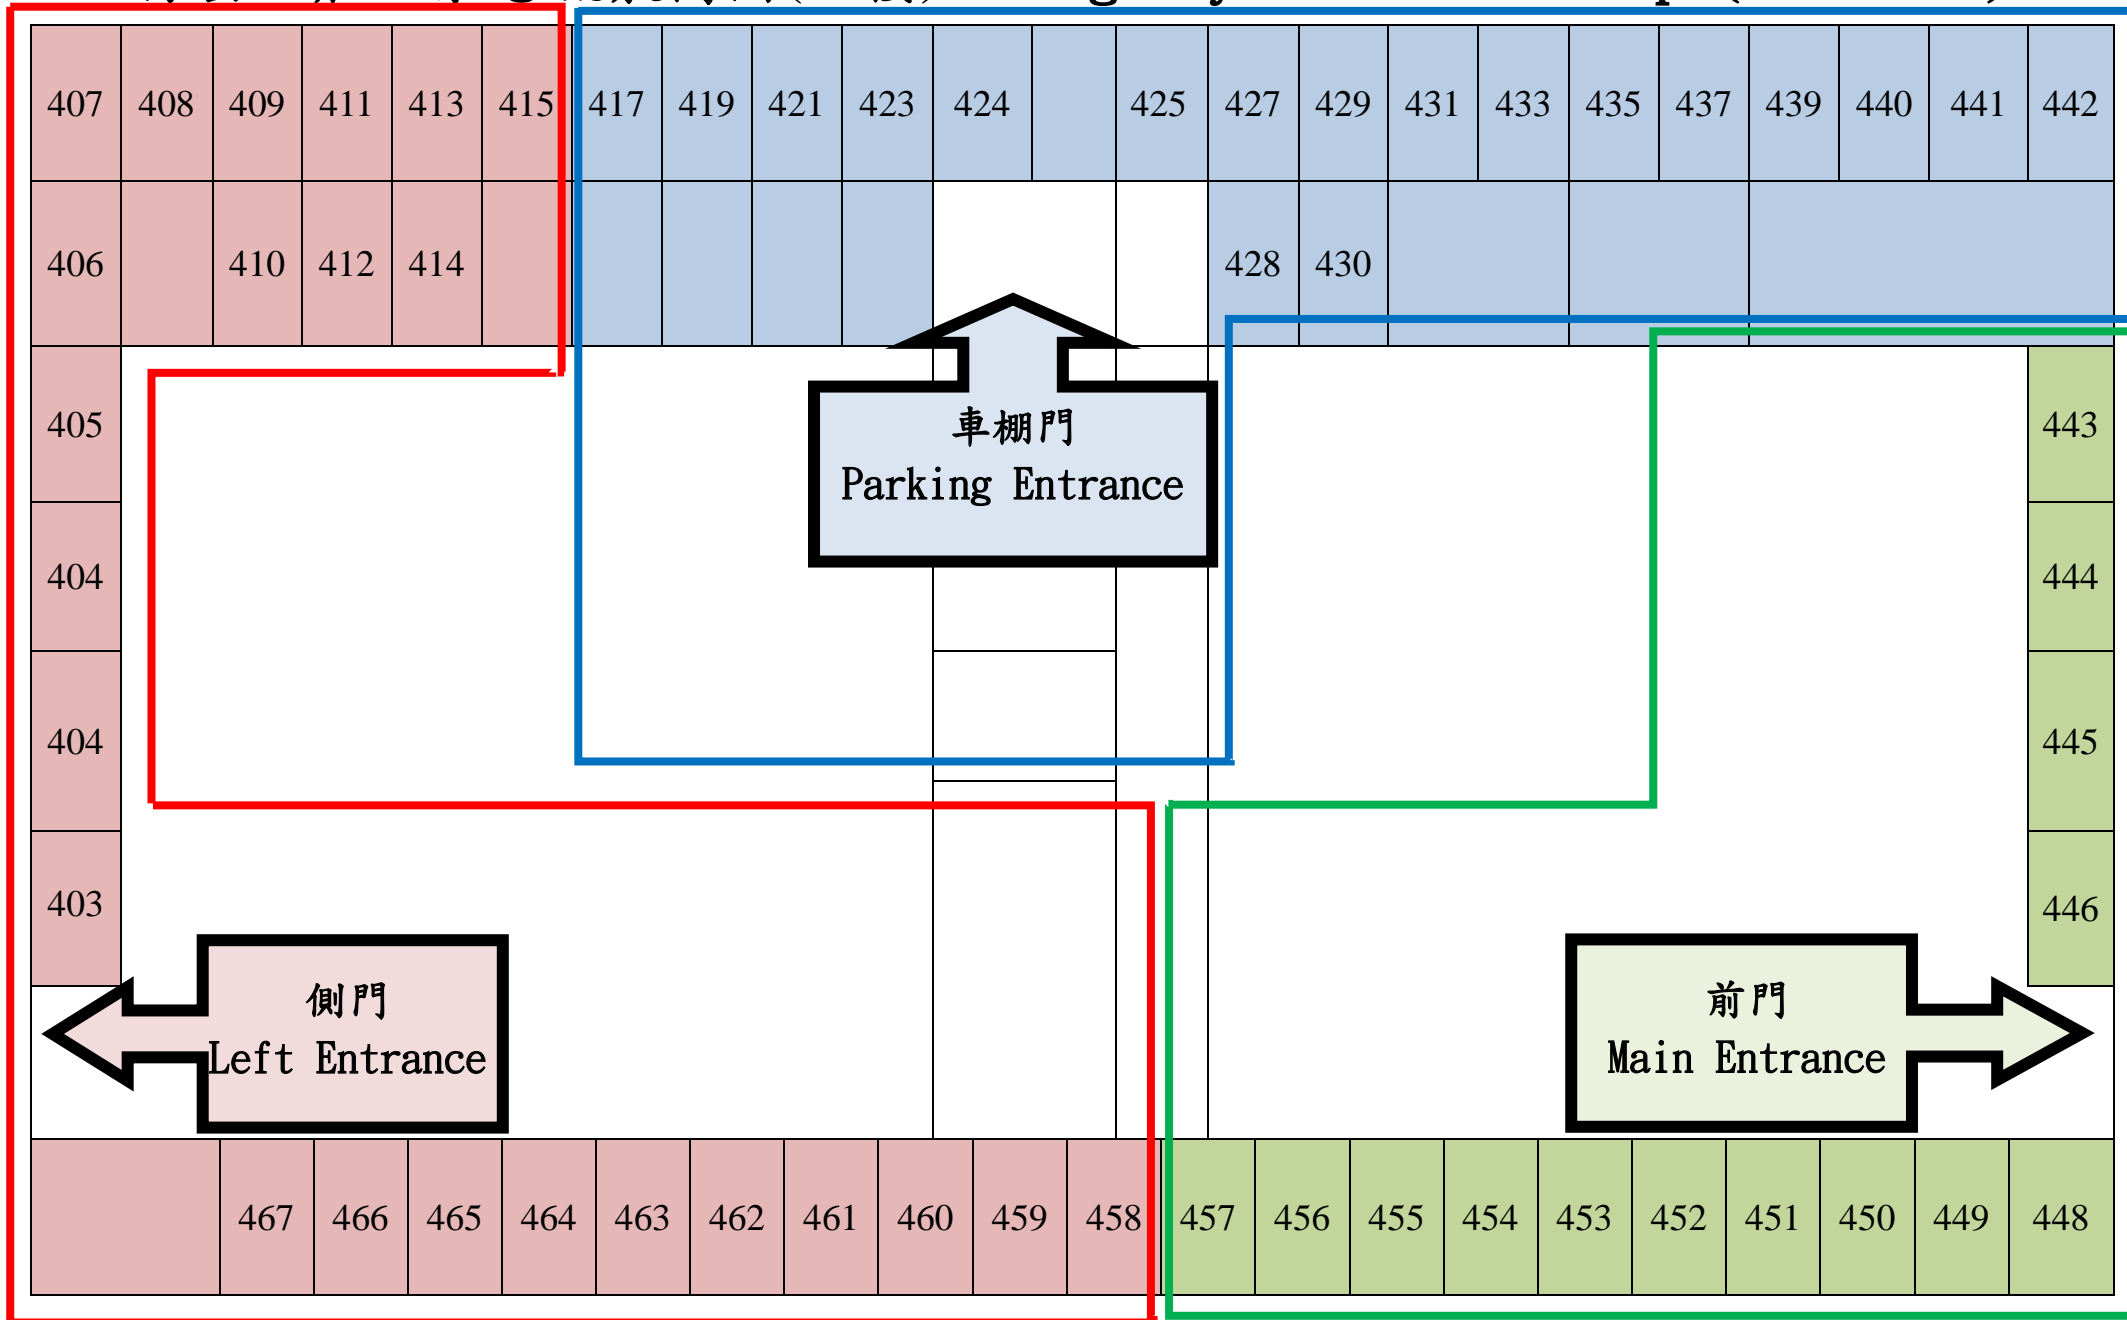

行雲一莊 緊急疏散簡圖(一樓) Emergency Evacuation Map (1st Floor)

行雲一莊 緊急疏散簡圖(二樓) Emergency Evacuation Map (2nd Floor)

行雲一莊 緊急疏散簡圖(三樓) Emergency Evacuation Map (3rd Floor)

行雲一莊 緊急疏散簡圖(四樓) Emergency Evacuation Map (4th Floor)

行雲二莊 緊急疏散簡圖(一樓) Emergency Evacuation Map (1st Floor)

行雲二莊 緊急疏散簡圖(二樓) Emergency Evacuation Map (2nd Floor)

行雲二莊 緊急疏散簡圖(三樓) Emergency Evacuation Map (3rd Floor)

行雲二莊 緊急疏散簡圖(四樓) Emergency Evacuation Map (4th Floor)