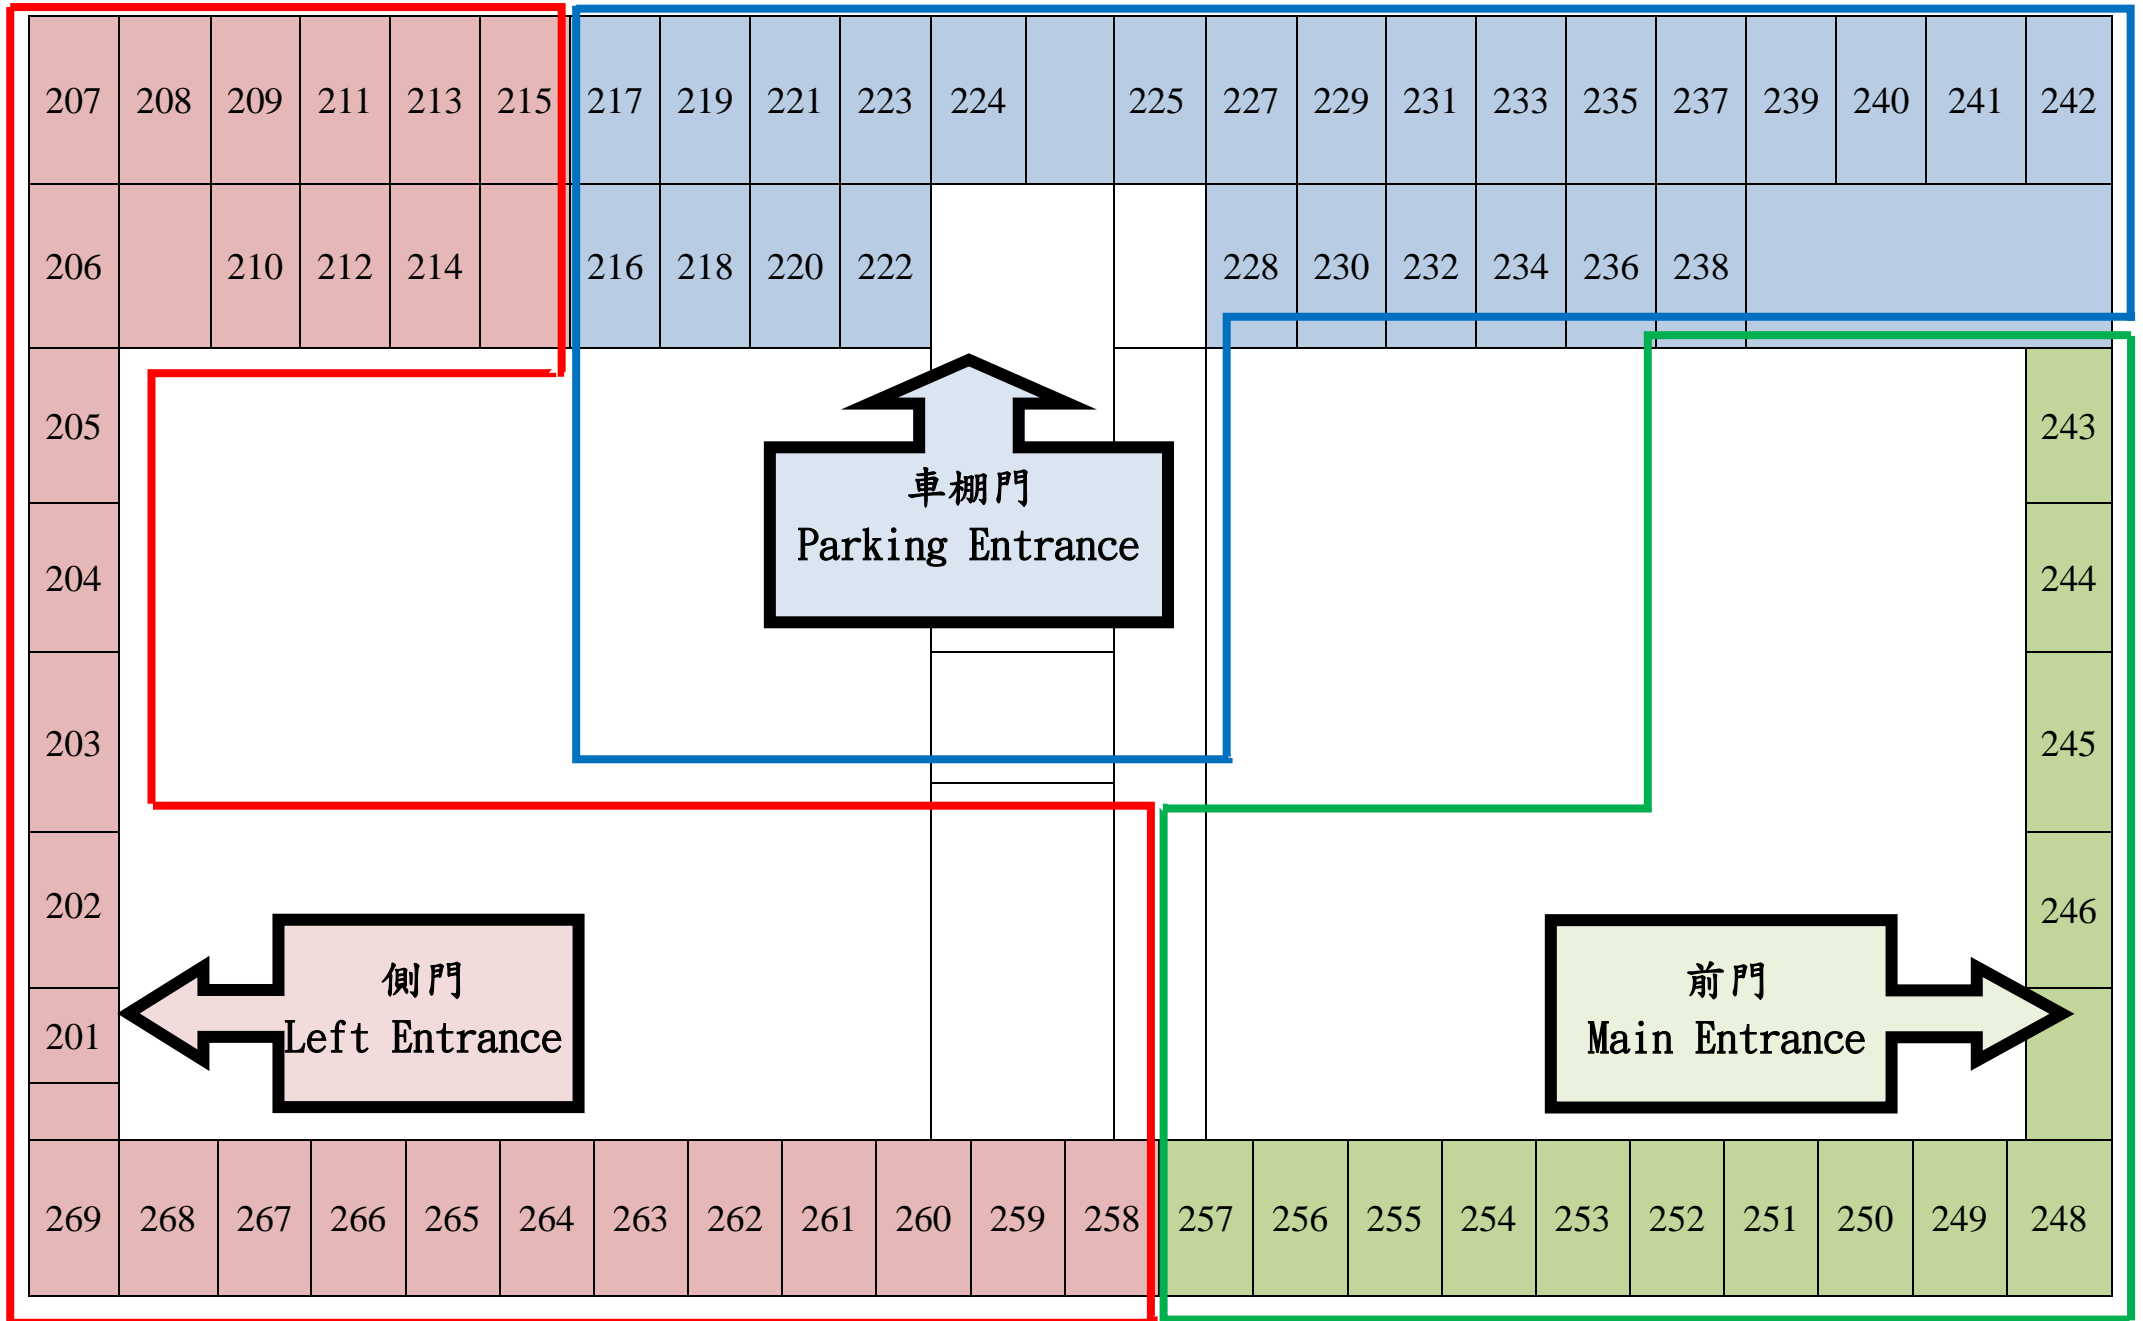

行雲一莊 緊急疏散簡圖(一樓) Emergency Evacuation Map (1st Floor)

行雲一莊 緊急疏散簡圖(二樓) Emergency Evacuation Map (2nd Floor)

行雲一莊 緊急疏散簡圖(三樓) Emergency Evacuation Map (3rd Floor)

行雲一莊 緊急疏散簡圖(四樓) Emergency Evacuation Map (4th Floor)

行雲二莊 緊急疏散簡圖(一樓) Emergency Evacuation Map (1st Floor)

行雲二莊 緊急疏散簡圖(二樓) Emergency Evacuation Map (2nd Floor)

行雲二莊 緊急疏散簡圖(三樓) Emergency Evacuation Map (3rd Floor)

行雲二莊 緊急疏散簡圖(四樓) Emergency Evacuation Map (4th Floor)