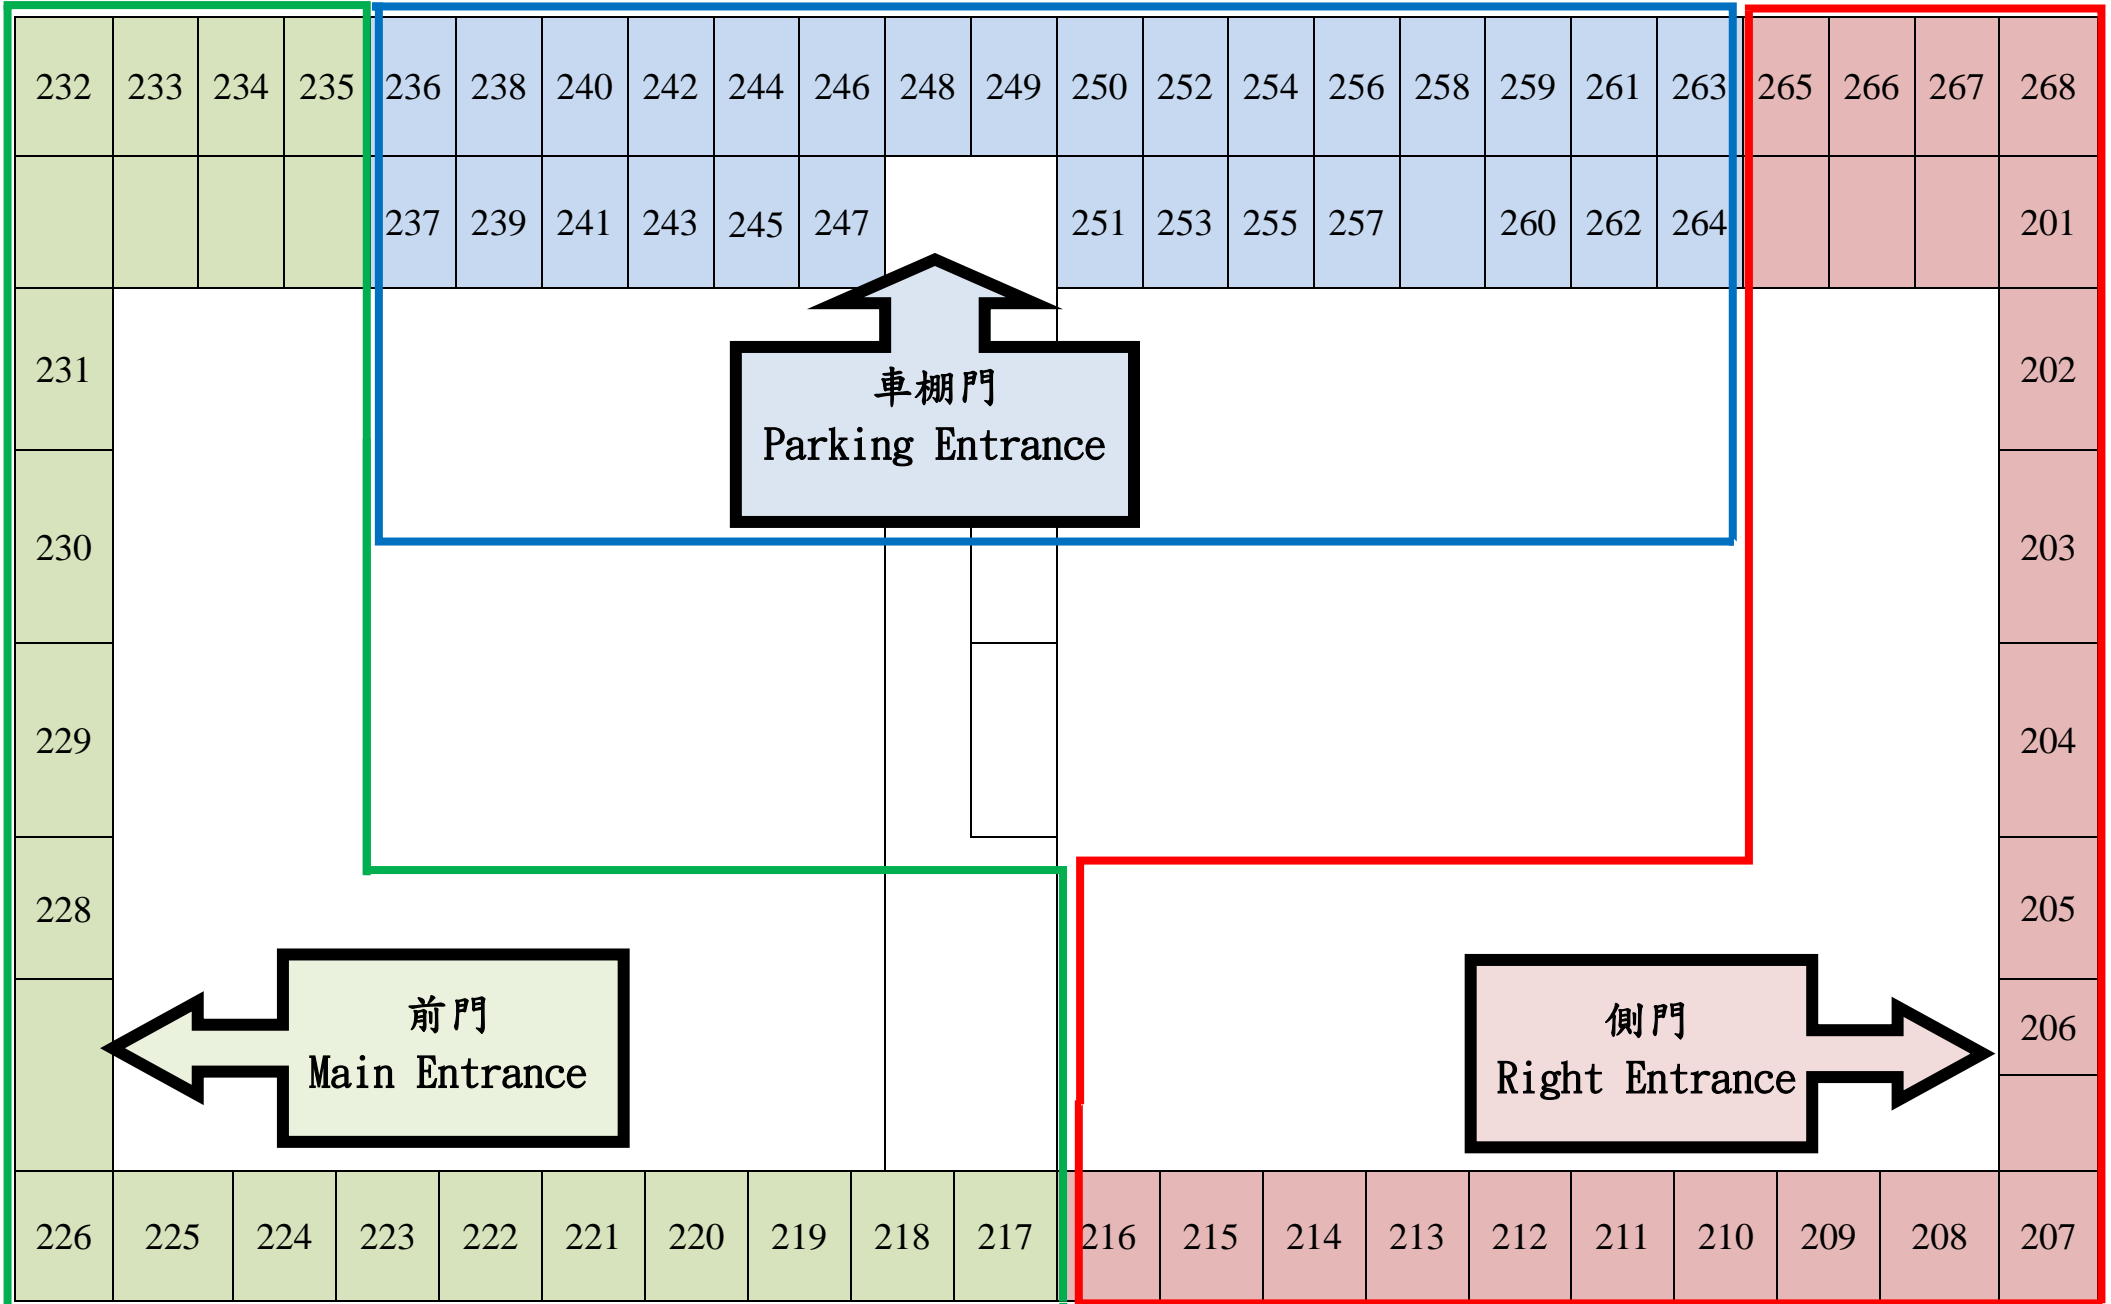

行雲一莊 緊急疏散簡圖(一樓) Emergency Evacuation Map (1st Floor)

行雲一莊 緊急疏散簡圖(二樓) Emergency Evacuation Map (2nd Floor)

行雲一莊 緊急疏散簡圖(三樓) Emergency Evacuation Map (3rd Floor)

行雲一莊 緊急疏散簡圖(四樓) Emergency Evacuation Map (4th Floor)

行雲二莊 緊急疏散簡圖(一樓) Emergency Evacuation Map (1st Floor)

行雲二莊 緊急疏散簡圖(二樓) Emergency Evacuation Map (2nd Floor)

行雲二莊 緊急疏散簡圖(三樓) Emergency Evacuation Map (3rd Floor)

行雲二莊 緊急疏散簡圖(四樓) Emergency Evacuation Map (4th Floor)