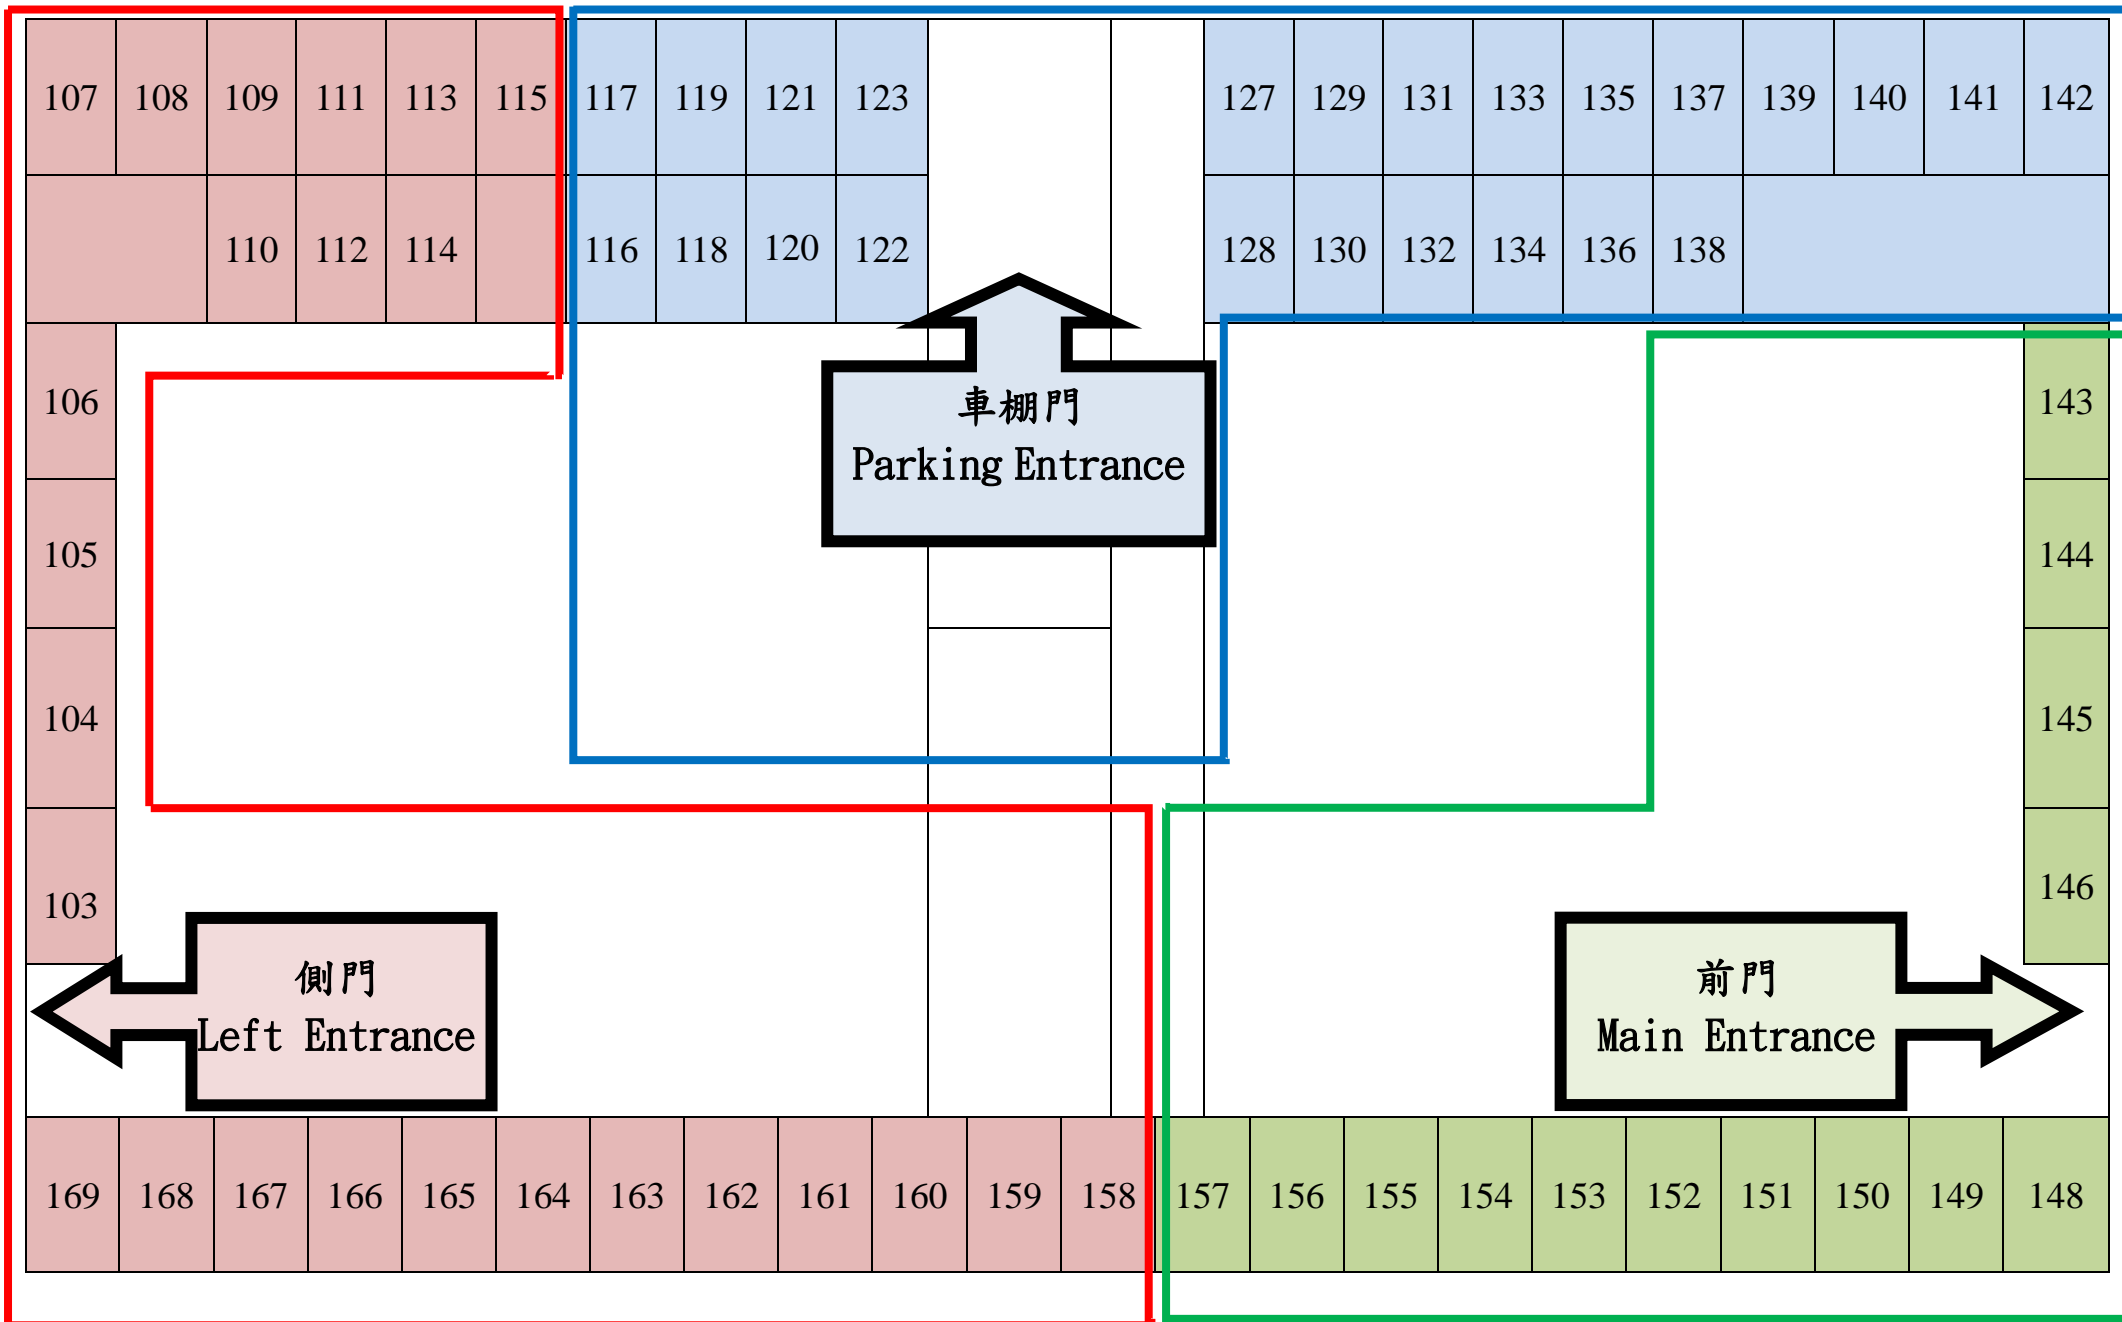

行雲一莊 緊急疏散簡圖(一樓) Emergency Evacuation Map (1st Floor)

行雲一莊 緊急疏散簡圖(二樓) Emergency Evacuation Map (2nd Floor)

行雲一莊 緊急疏散簡圖(三樓) Emergency Evacuation Map (3rd Floor)

行雲一莊 緊急疏散簡圖(四樓) Emergency Evacuation Map (4th Floor)

行雲二莊 緊急疏散簡圖(一樓) Emergency Evacuation Map (1st Floor)

行雲二莊 緊急疏散簡圖(二樓) Emergency Evacuation Map (2nd Floor)

行雲二莊 緊急疏散簡圖(三樓) Emergency Evacuation Map (3rd Floor)

行雲二莊 緊急疏散簡圖(四樓) Emergency Evacuation Map (4th Floor)