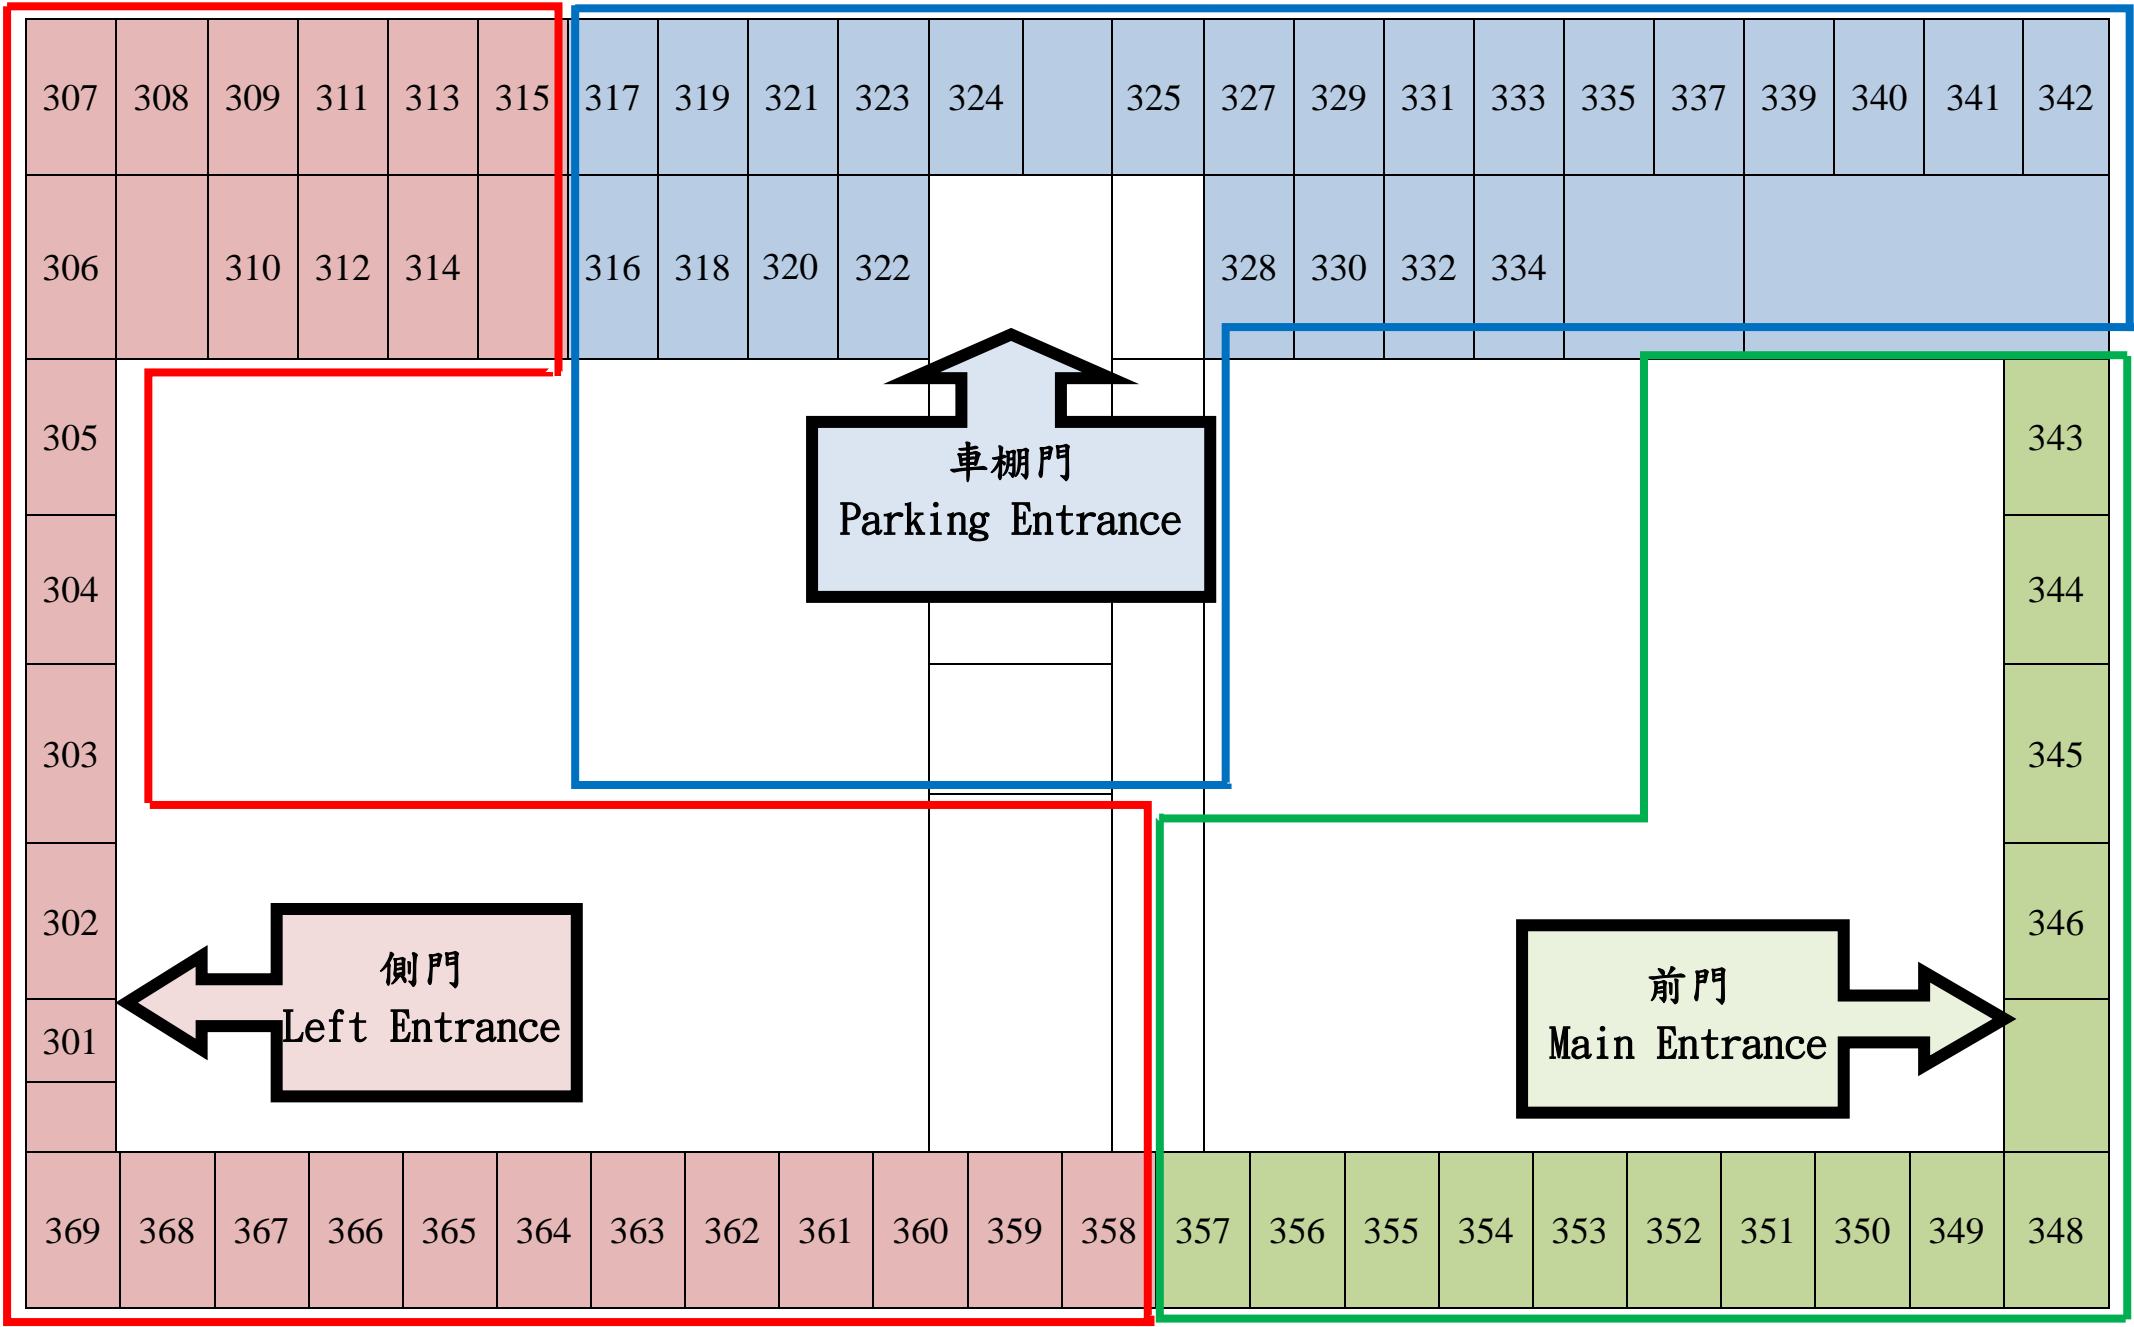

行雲一莊 緊急疏散簡圖(一樓) Emergency Evacuation Map (1st Floor)

行雲一莊 緊急疏散簡圖(二樓) Emergency Evacuation Map (2nd Floor)

行雲一莊 緊急疏散簡圖(三樓) Emergency Evacuation Map (3rd Floor)

行雲一莊 緊急疏散簡圖(四樓) Emergency Evacuation Map (4th Floor)

行雲二莊 緊急疏散簡圖(一樓) Emergency Evacuation Map (1st Floor)

行雲二莊 緊急疏散簡圖(二樓) Emergency Evacuation Map (2nd Floor)

行雲二莊 緊急疏散簡圖(三樓) Emergency Evacuation Map (3rd Floor)

行雲二莊 緊急疏散簡圖(四樓) Emergency Evacuation Map (4th Floor)