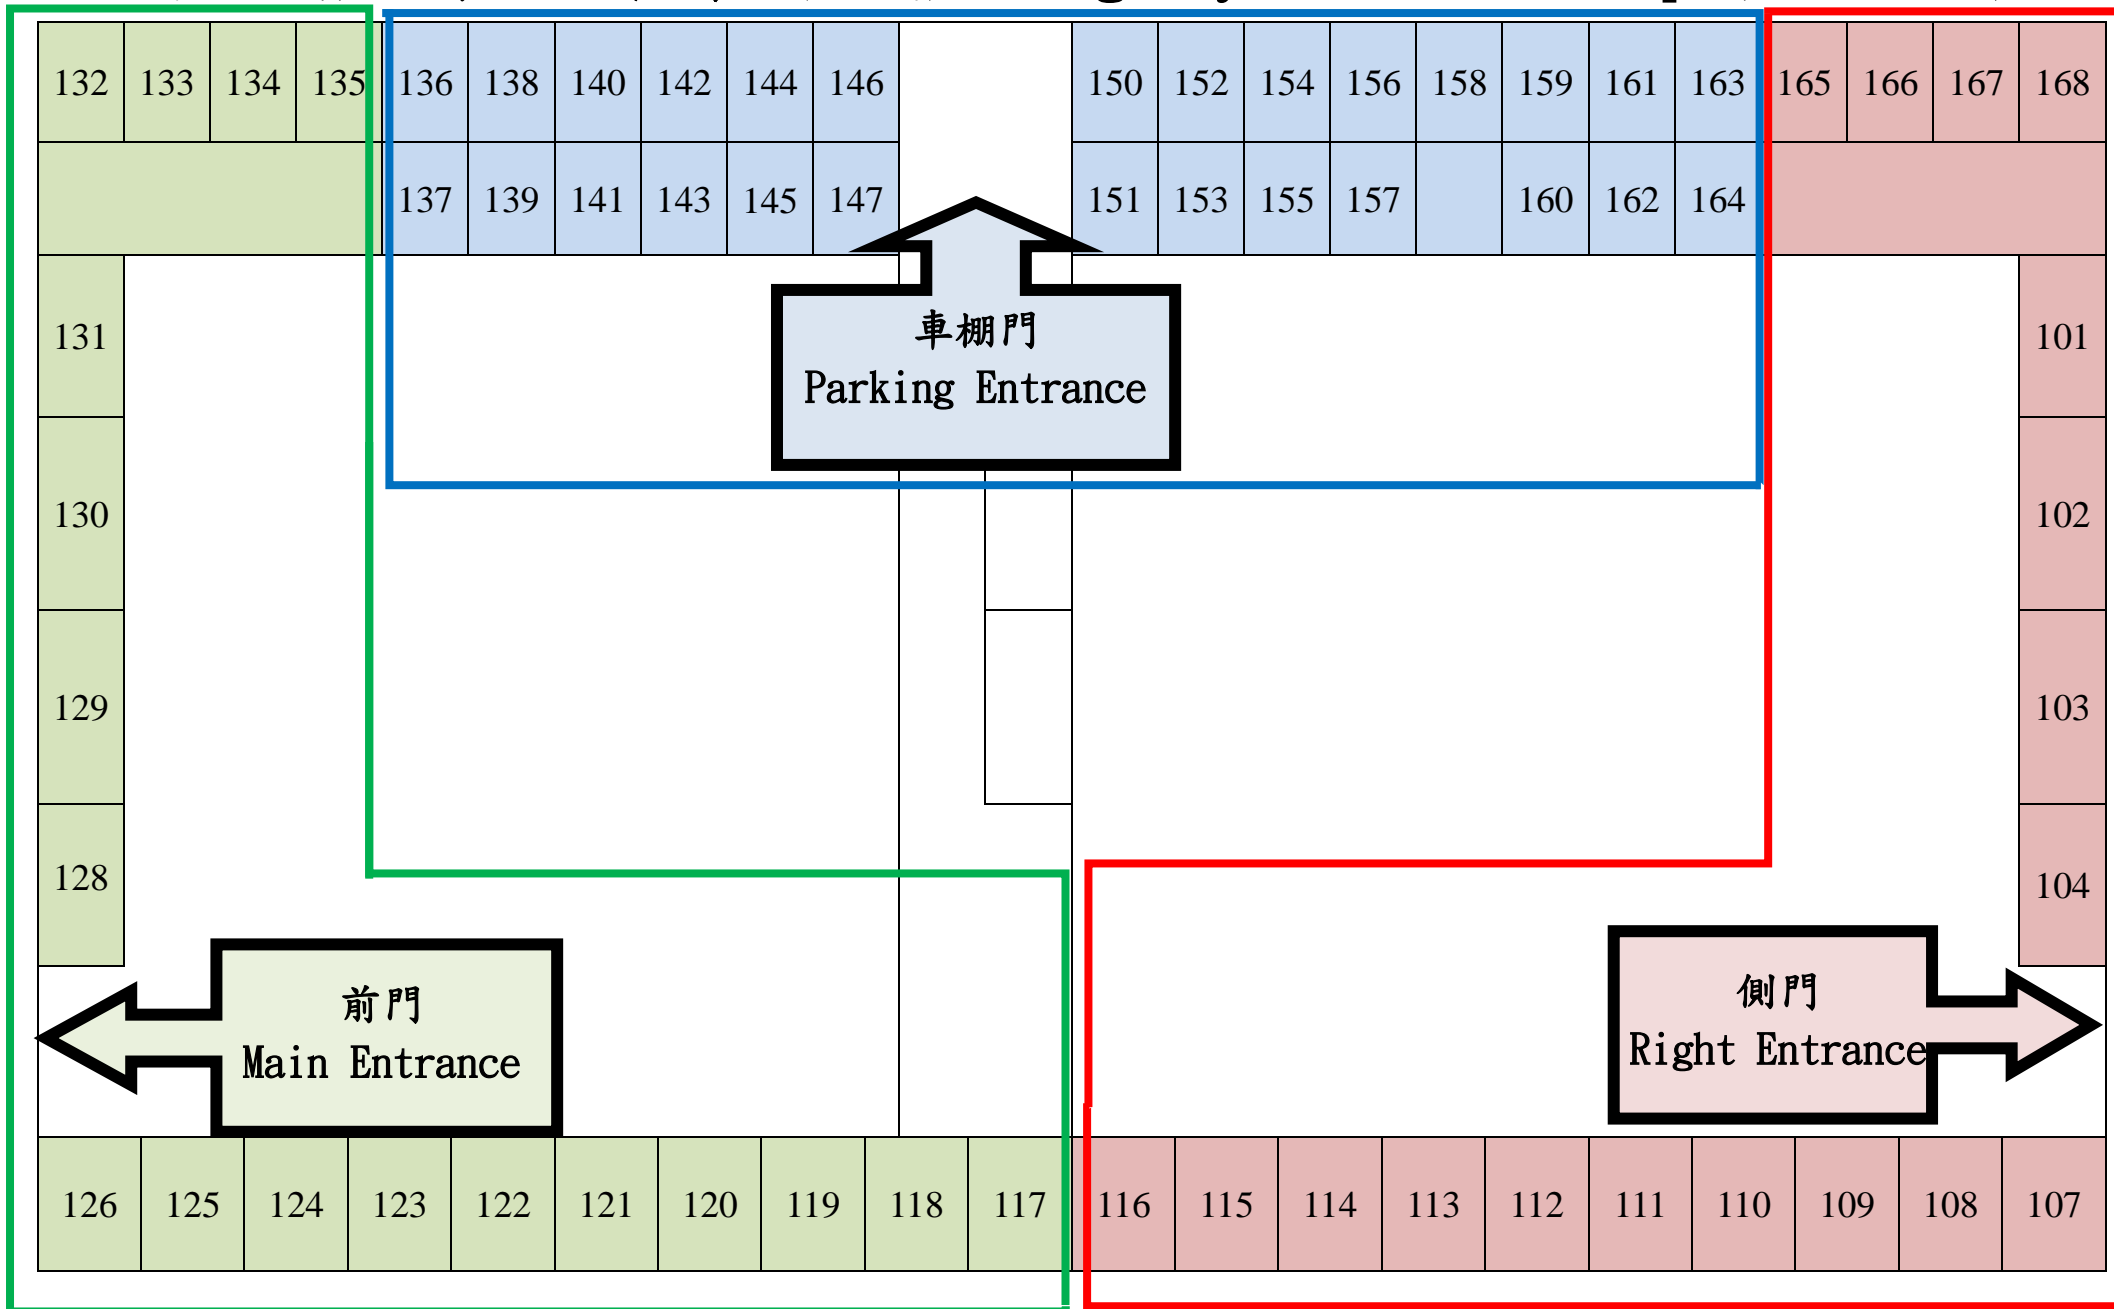

行雲一莊 緊急疏散簡圖(一樓) Emergency Evacuation Map (1st Floor)

行雲一莊 緊急疏散簡圖(二樓) Emergency Evacuation Map (2nd Floor)

行雲一莊 緊急疏散簡圖(三樓) Emergency Evacuation Map (3rd Floor)

行雲一莊 緊急疏散簡圖(四樓) Emergency Evacuation Map (4th Floor)

行雲二莊 緊急疏散簡圖(一樓) Emergency Evacuation Map (1st Floor)

行雲二莊 緊急疏散簡圖(二樓) Emergency Evacuation Map (2nd Floor)

行雲二莊 緊急疏散簡圖(三樓) Emergency Evacuation Map (3rd Floor)

行雲二莊 緊急疏散簡圖(四樓) Emergency Evacuation Map (4th Floor)