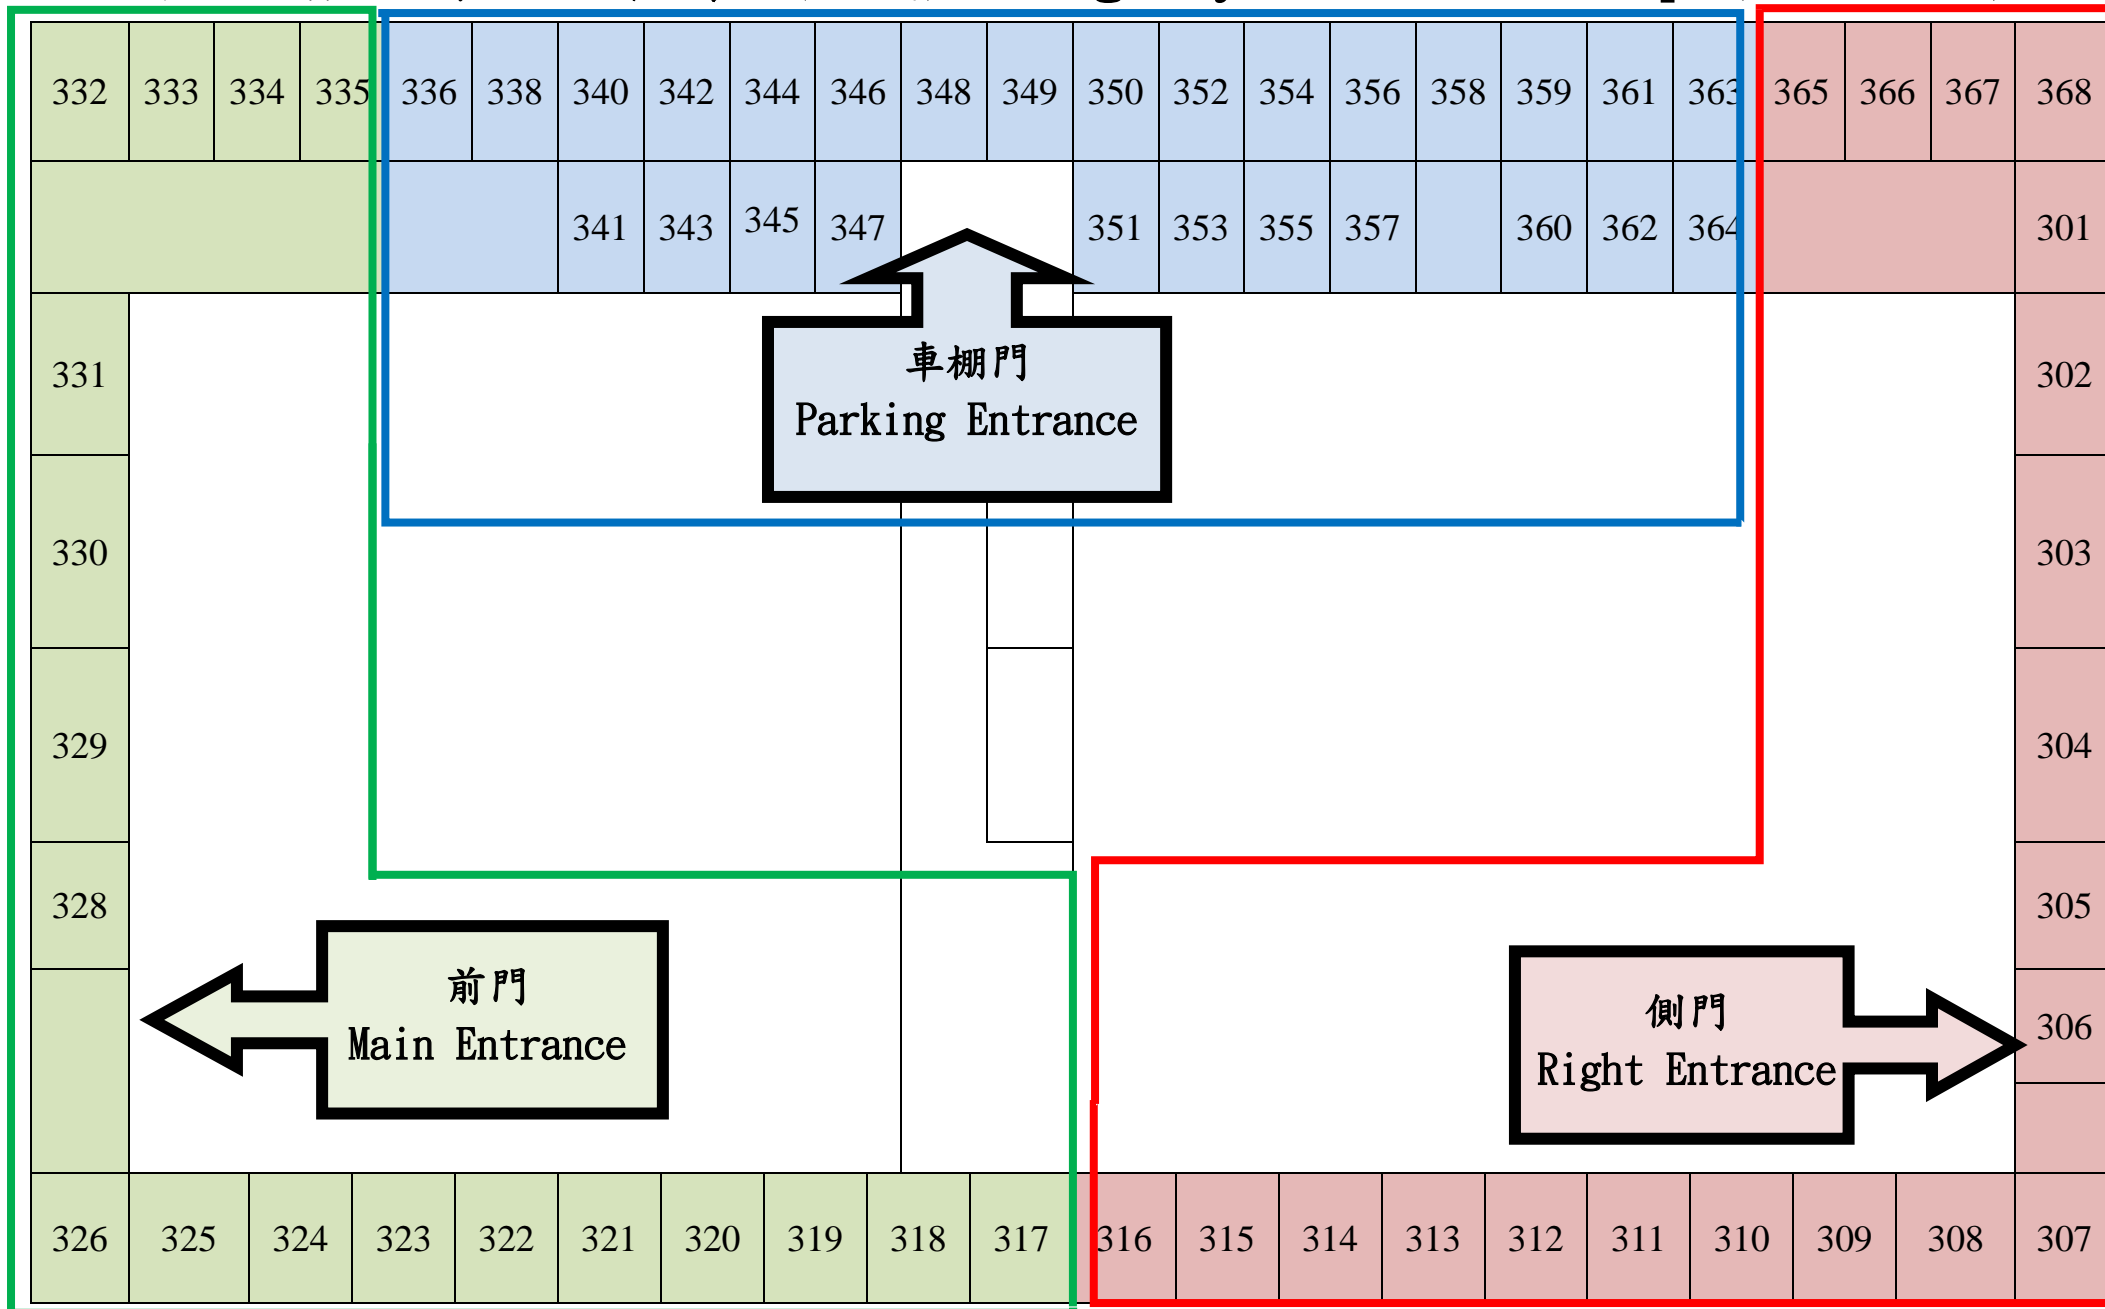

行雲一莊 緊急疏散簡圖(一樓) Emergency Evacuation Map (1st Floor)

行雲一莊 緊急疏散簡圖(二樓) Emergency Evacuation Map (2nd Floor)

行雲一莊 緊急疏散簡圖(三樓) Emergency Evacuation Map (3rd Floor)

行雲一莊 緊急疏散簡圖(四樓) Emergency Evacuation Map (4th Floor)

行雲二莊 緊急疏散簡圖(一樓) Emergency Evacuation Map (1st Floor)

行雲二莊 緊急疏散簡圖(二樓) Emergency Evacuation Map (2nd Floor)

行雲二莊 緊急疏散簡圖(三樓) Emergency Evacuation Map (3rd Floor)

行雲二莊 緊急疏散簡圖(四樓) Emergency Evacuation Map (4th Floor)