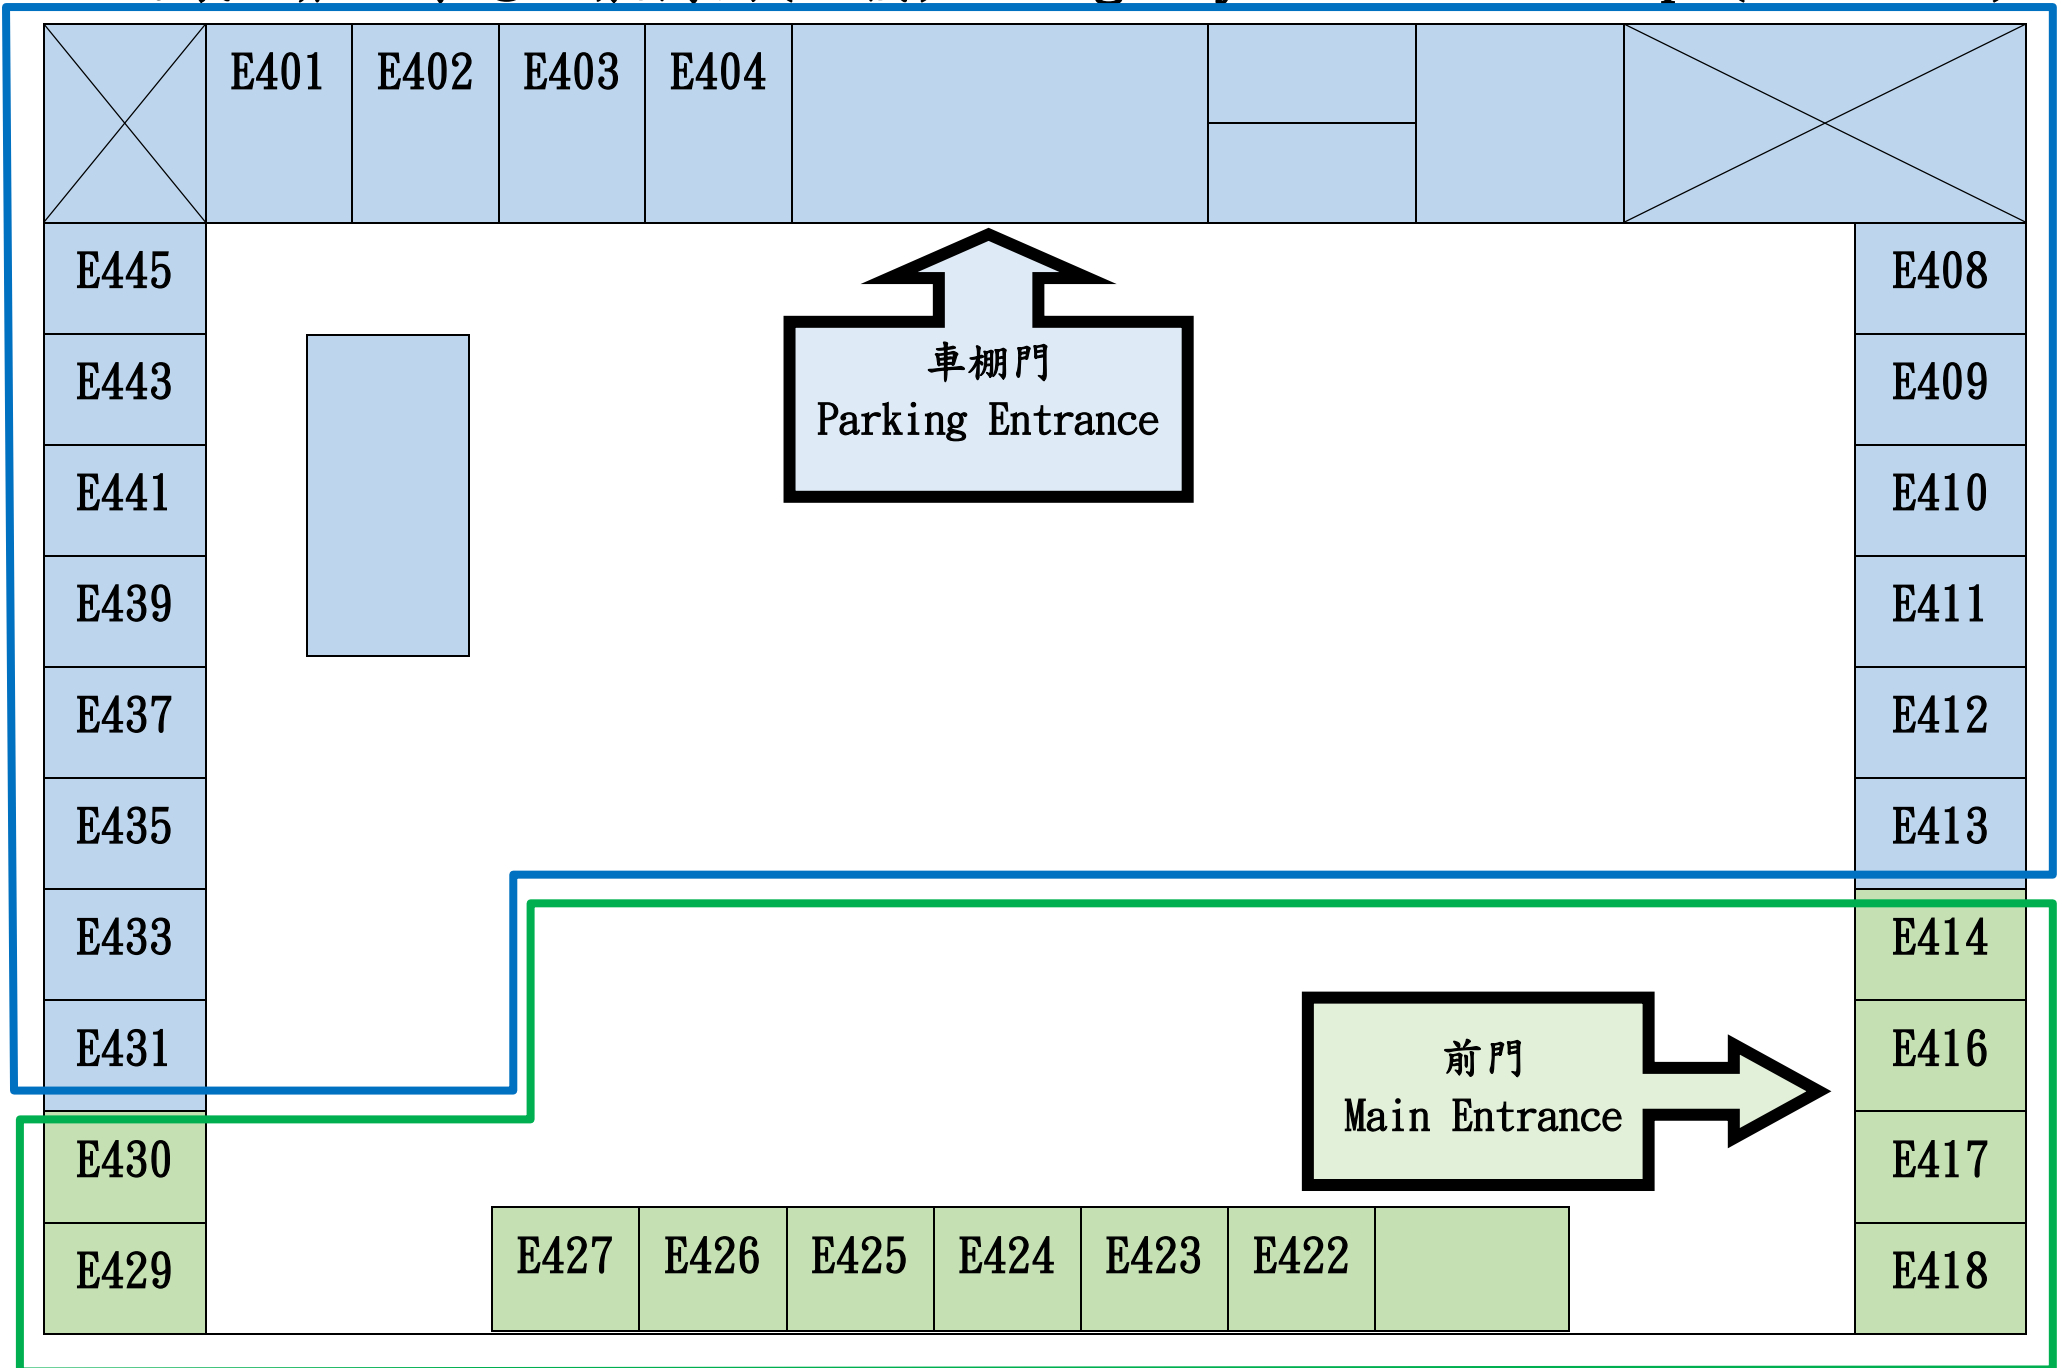

迎曦一莊 緊急疏散簡圖(一樓) Emergency Evacuation Map (1st Floor)

迎曦一莊 緊急疏散簡圖(二樓) Emergency Evacuation Map (2nd Floor)

迎曦一莊 緊急疏散簡圖(三樓) Emergency Evacuation Map (3rd Floor)

迎曦一莊 緊急疏散簡圖(四樓) Emergency Evacuation Map (4th Floor)

迎曦二莊 緊急疏散簡圖(一樓) Emergency Evacuation Map (1st Floor)

迎曦二莊 緊急疏散簡圖(二樓) Emergency Evacuation Map (2nd Floor)

迎曦二莊 緊急疏散簡圖(三樓) Emergency Evacuation Map (3rd Floor)

迎曦二莊 緊急疏散簡圖(四樓) Emergency Evacuation Map (4th Floor)