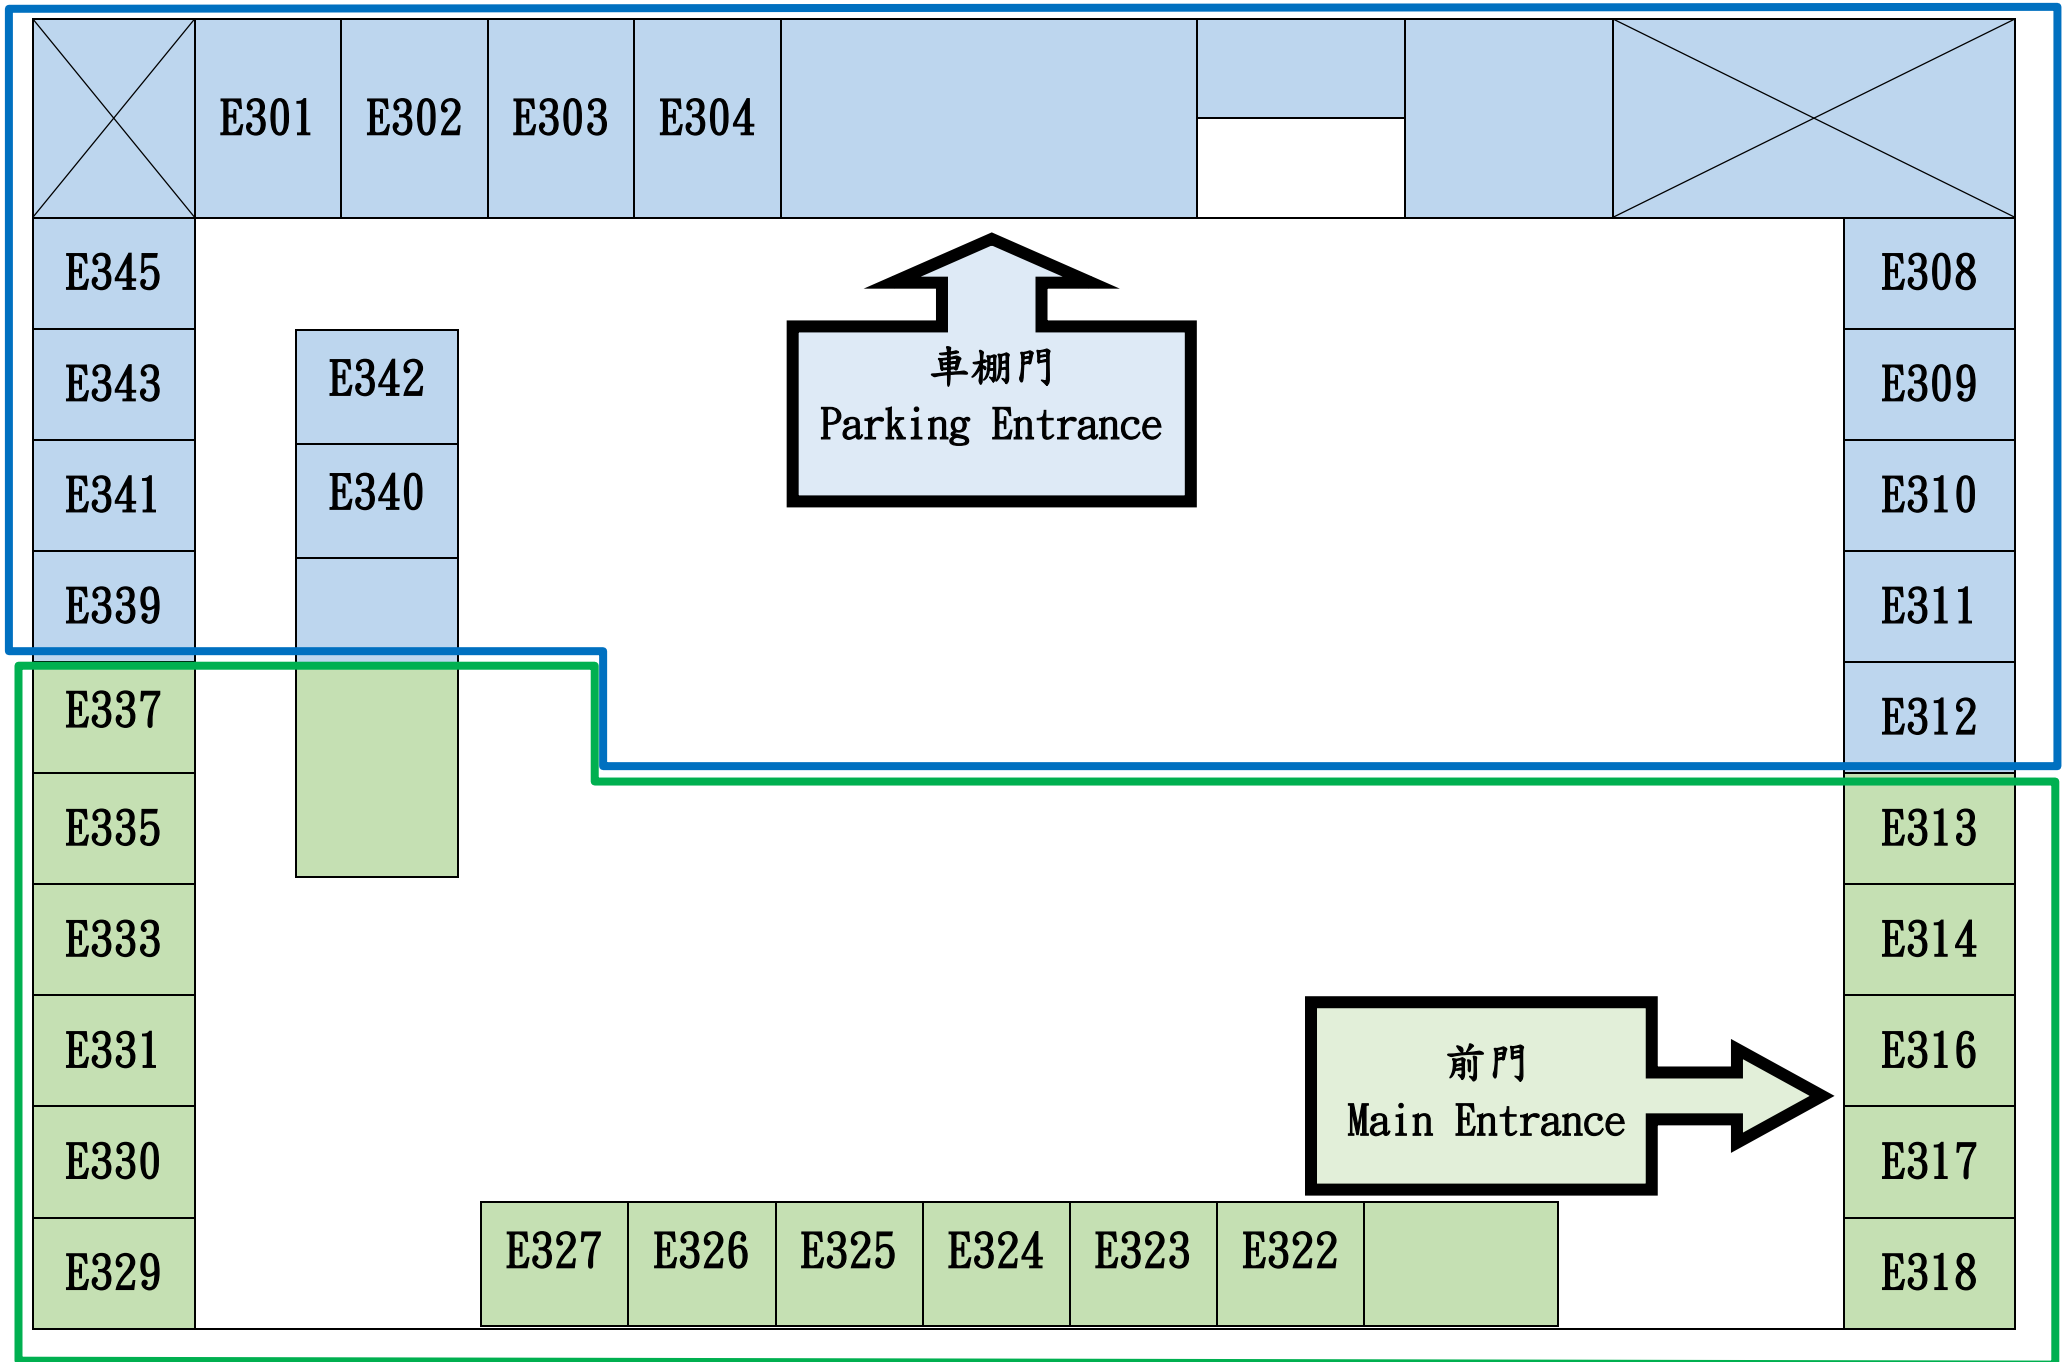

迎曦一莊 緊急疏散簡圖(一樓) Emergency Evacuation Map (1st Floor)

迎曦一莊 緊急疏散簡圖(二樓) Emergency Evacuation Map (2nd Floor)

迎曦一莊 緊急疏散簡圖(三樓) Emergency Evacuation Map (3rd Floor)

迎曦一莊 緊急疏散簡圖(四樓) Emergency Evacuation Map (4th Floor)

迎曦二莊 緊急疏散簡圖(一樓) Emergency Evacuation Map (1st Floor)

迎曦二莊 緊急疏散簡圖(二樓) Emergency Evacuation Map (2nd Floor)

迎曦二莊 緊急疏散簡圖(三樓) Emergency Evacuation Map (3rd Floor)

迎曦二莊 緊急疏散簡圖(四樓) Emergency Evacuation Map (4th Floor)