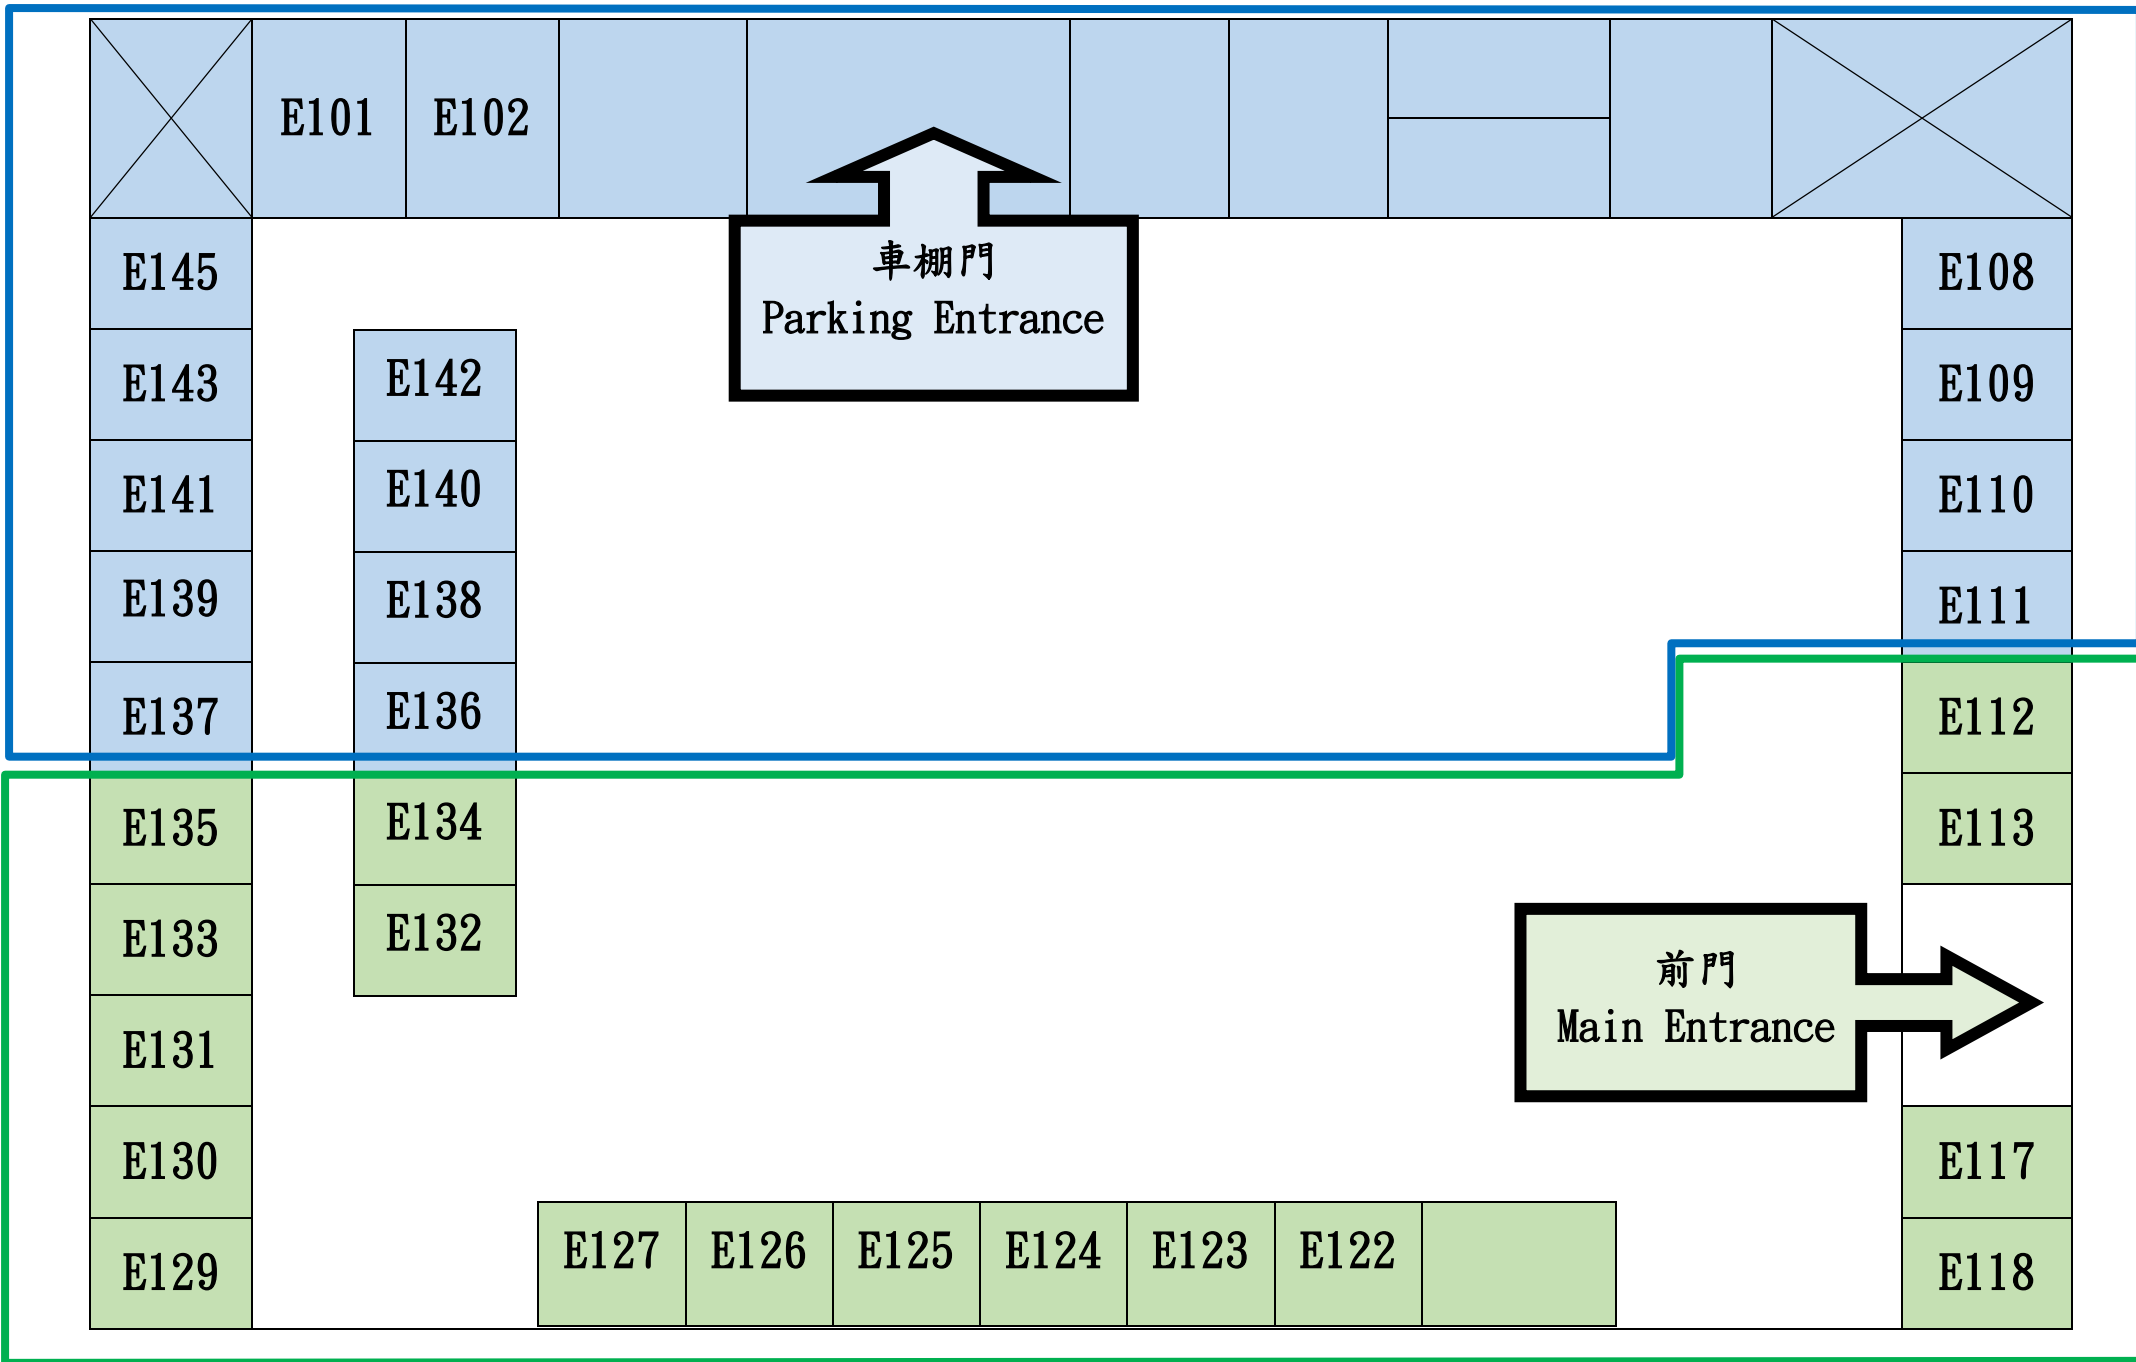

迎曦一莊 緊急疏散簡圖(一樓) Emergency Evacuation Map (1st Floor)

迎曦一莊 緊急疏散簡圖(二樓) Emergency Evacuation Map (2nd Floor)

迎曦一莊 緊急疏散簡圖(三樓) Emergency Evacuation Map (3rd Floor)

迎曦一莊 緊急疏散簡圖(四樓) Emergency Evacuation Map (4th Floor)

迎曦二莊 緊急疏散簡圖(一樓) Emergency Evacuation Map (1st Floor)

迎曦二莊 緊急疏散簡圖(二樓) Emergency Evacuation Map (2nd Floor)

迎曦二莊 緊急疏散簡圖(三樓) Emergency Evacuation Map (3rd Floor)

迎曦二莊 緊急疏散簡圖(四樓) Emergency Evacuation Map (4th Floor)