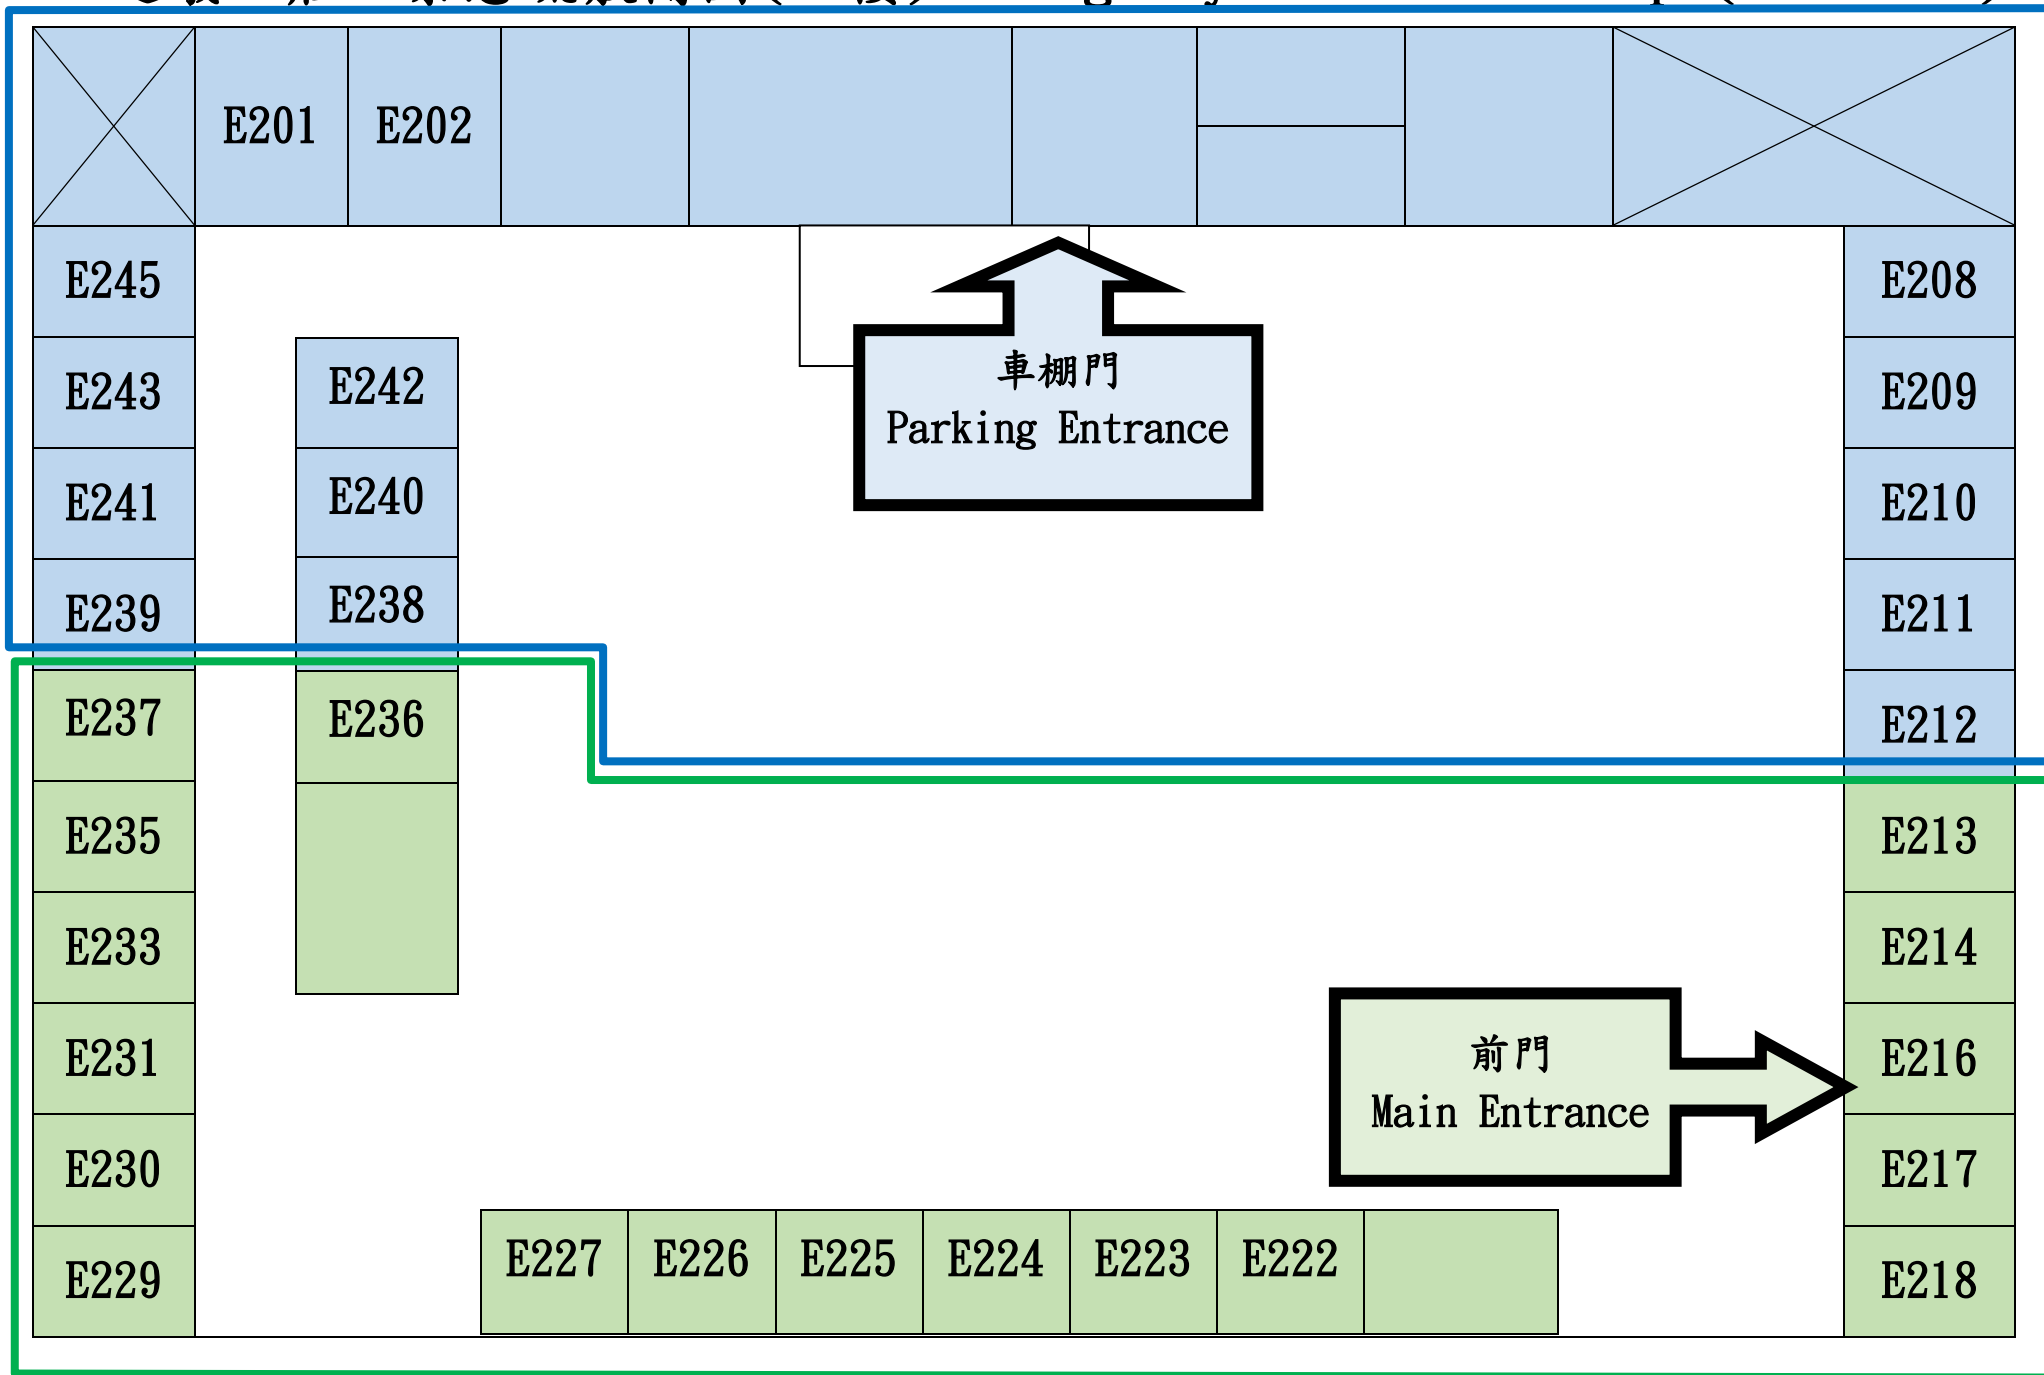

迎曦一莊 緊急疏散簡圖(一樓) Emergency Evacuation Map (1st Floor)

迎曦一莊 緊急疏散簡圖(二樓) Emergency Evacuation Map (2nd Floor)

迎曦一莊 緊急疏散簡圖(三樓) Emergency Evacuation Map (3rd Floor)

迎曦一莊 緊急疏散簡圖(四樓) Emergency Evacuation Map (4th Floor)

迎曦二莊 緊急疏散簡圖(一樓) Emergency Evacuation Map (1st Floor)

迎曦二莊 緊急疏散簡圖(二樓) Emergency Evacuation Map (2nd Floor)

迎曦二莊 緊急疏散簡圖(三樓) Emergency Evacuation Map (3rd Floor)

迎曦二莊 緊急疏散簡圖(四樓) Emergency Evacuation Map (4th Floor)