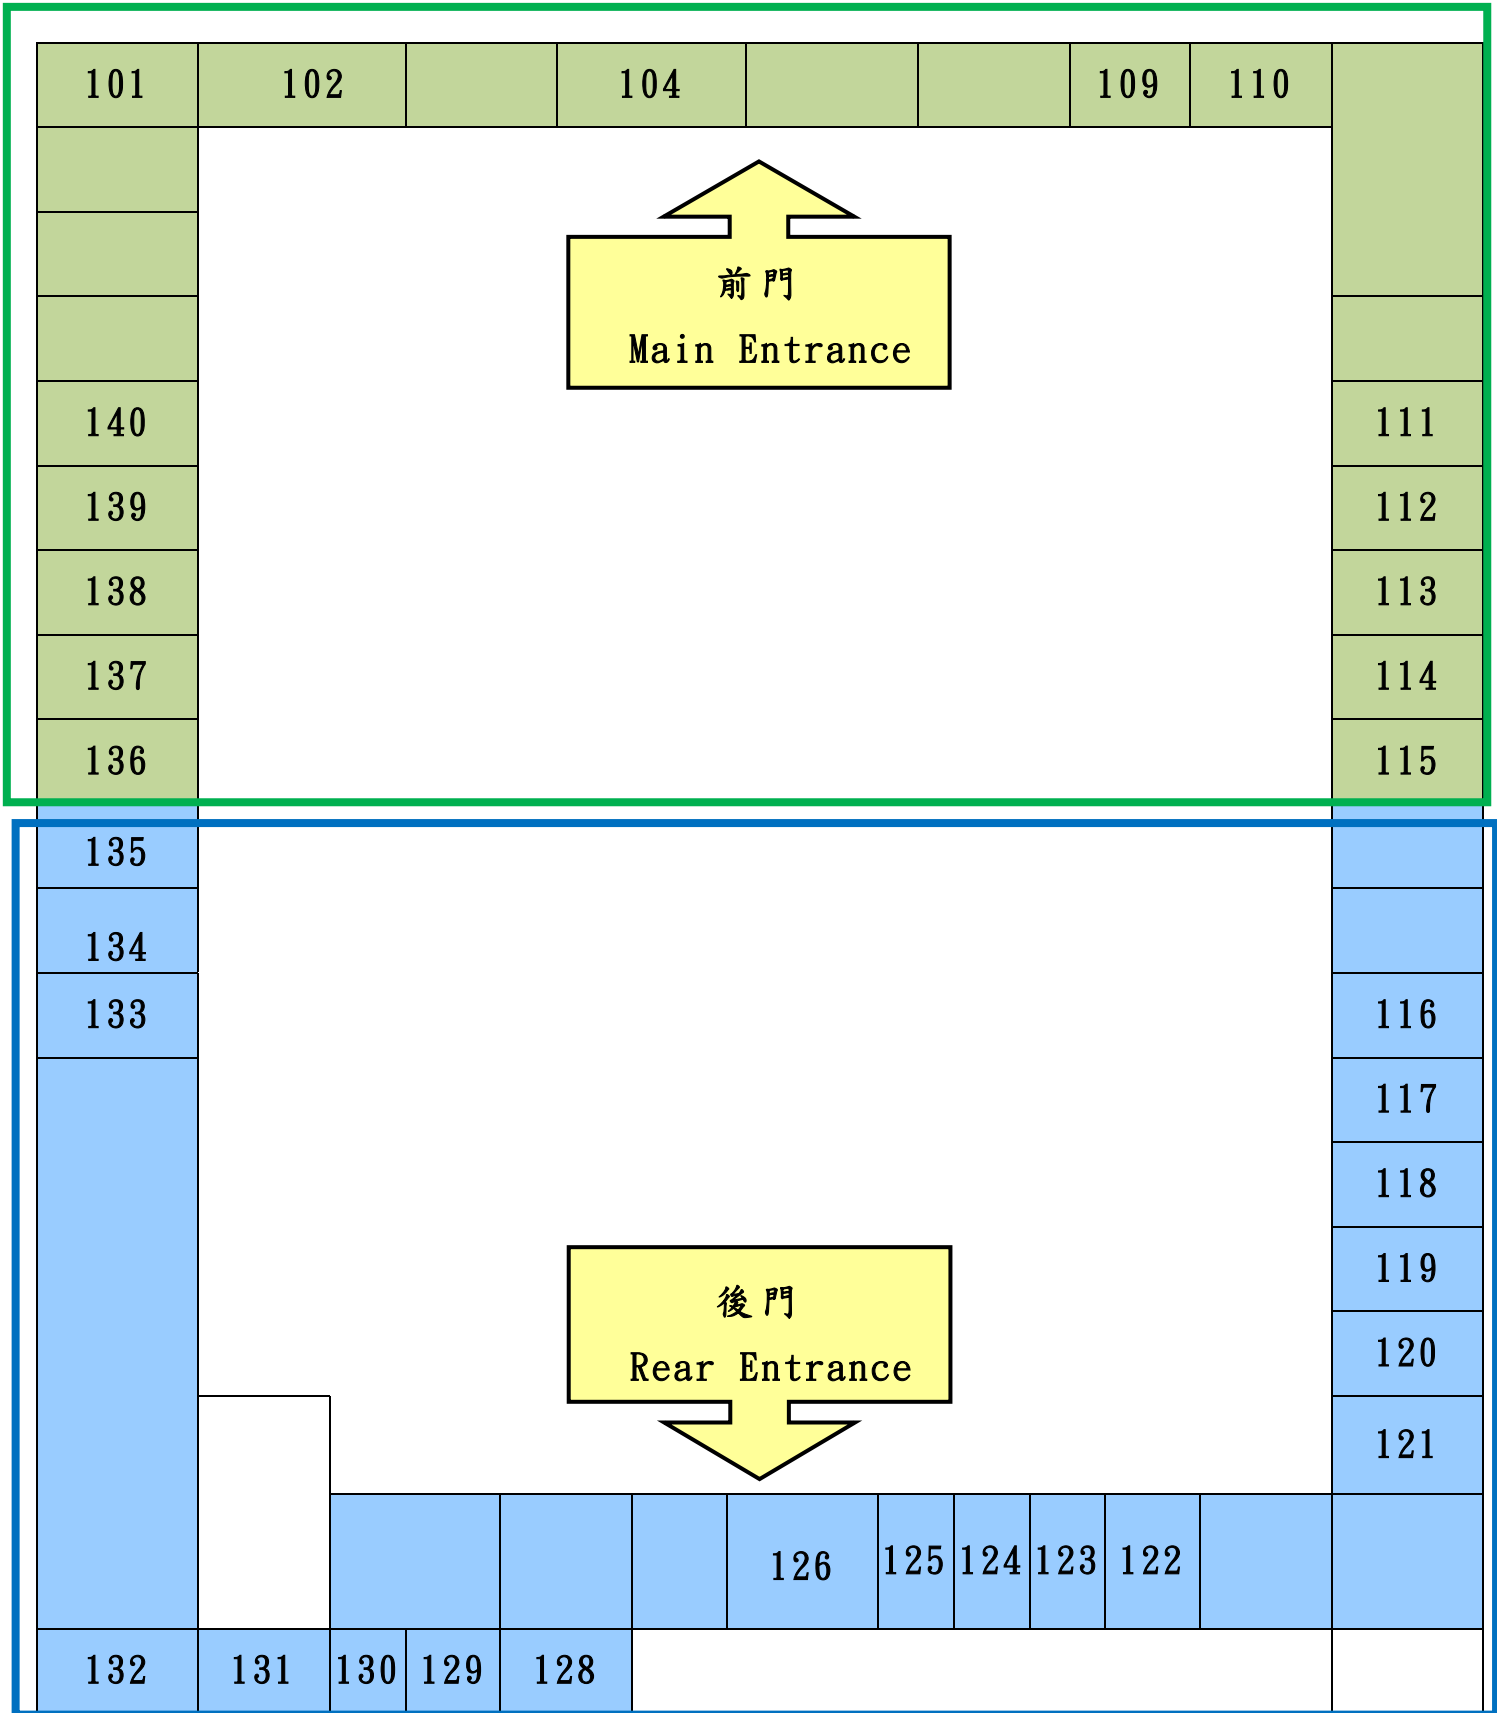

涵星一莊 緊急疏散簡圖 (一樓)

Emergency Evacuation Map (1st Floor)

涵星一莊 緊急疏散簡圖 (二樓)

Emergency Evacuation Map (2nd Floor)

涵星一莊 緊急疏散簡圖 (三樓)

Emergency Evacuation Map (3rd Floor)

涵星一莊 緊急疏散簡圖 (四樓)

Emergency Evacuation Map (4th Floor)