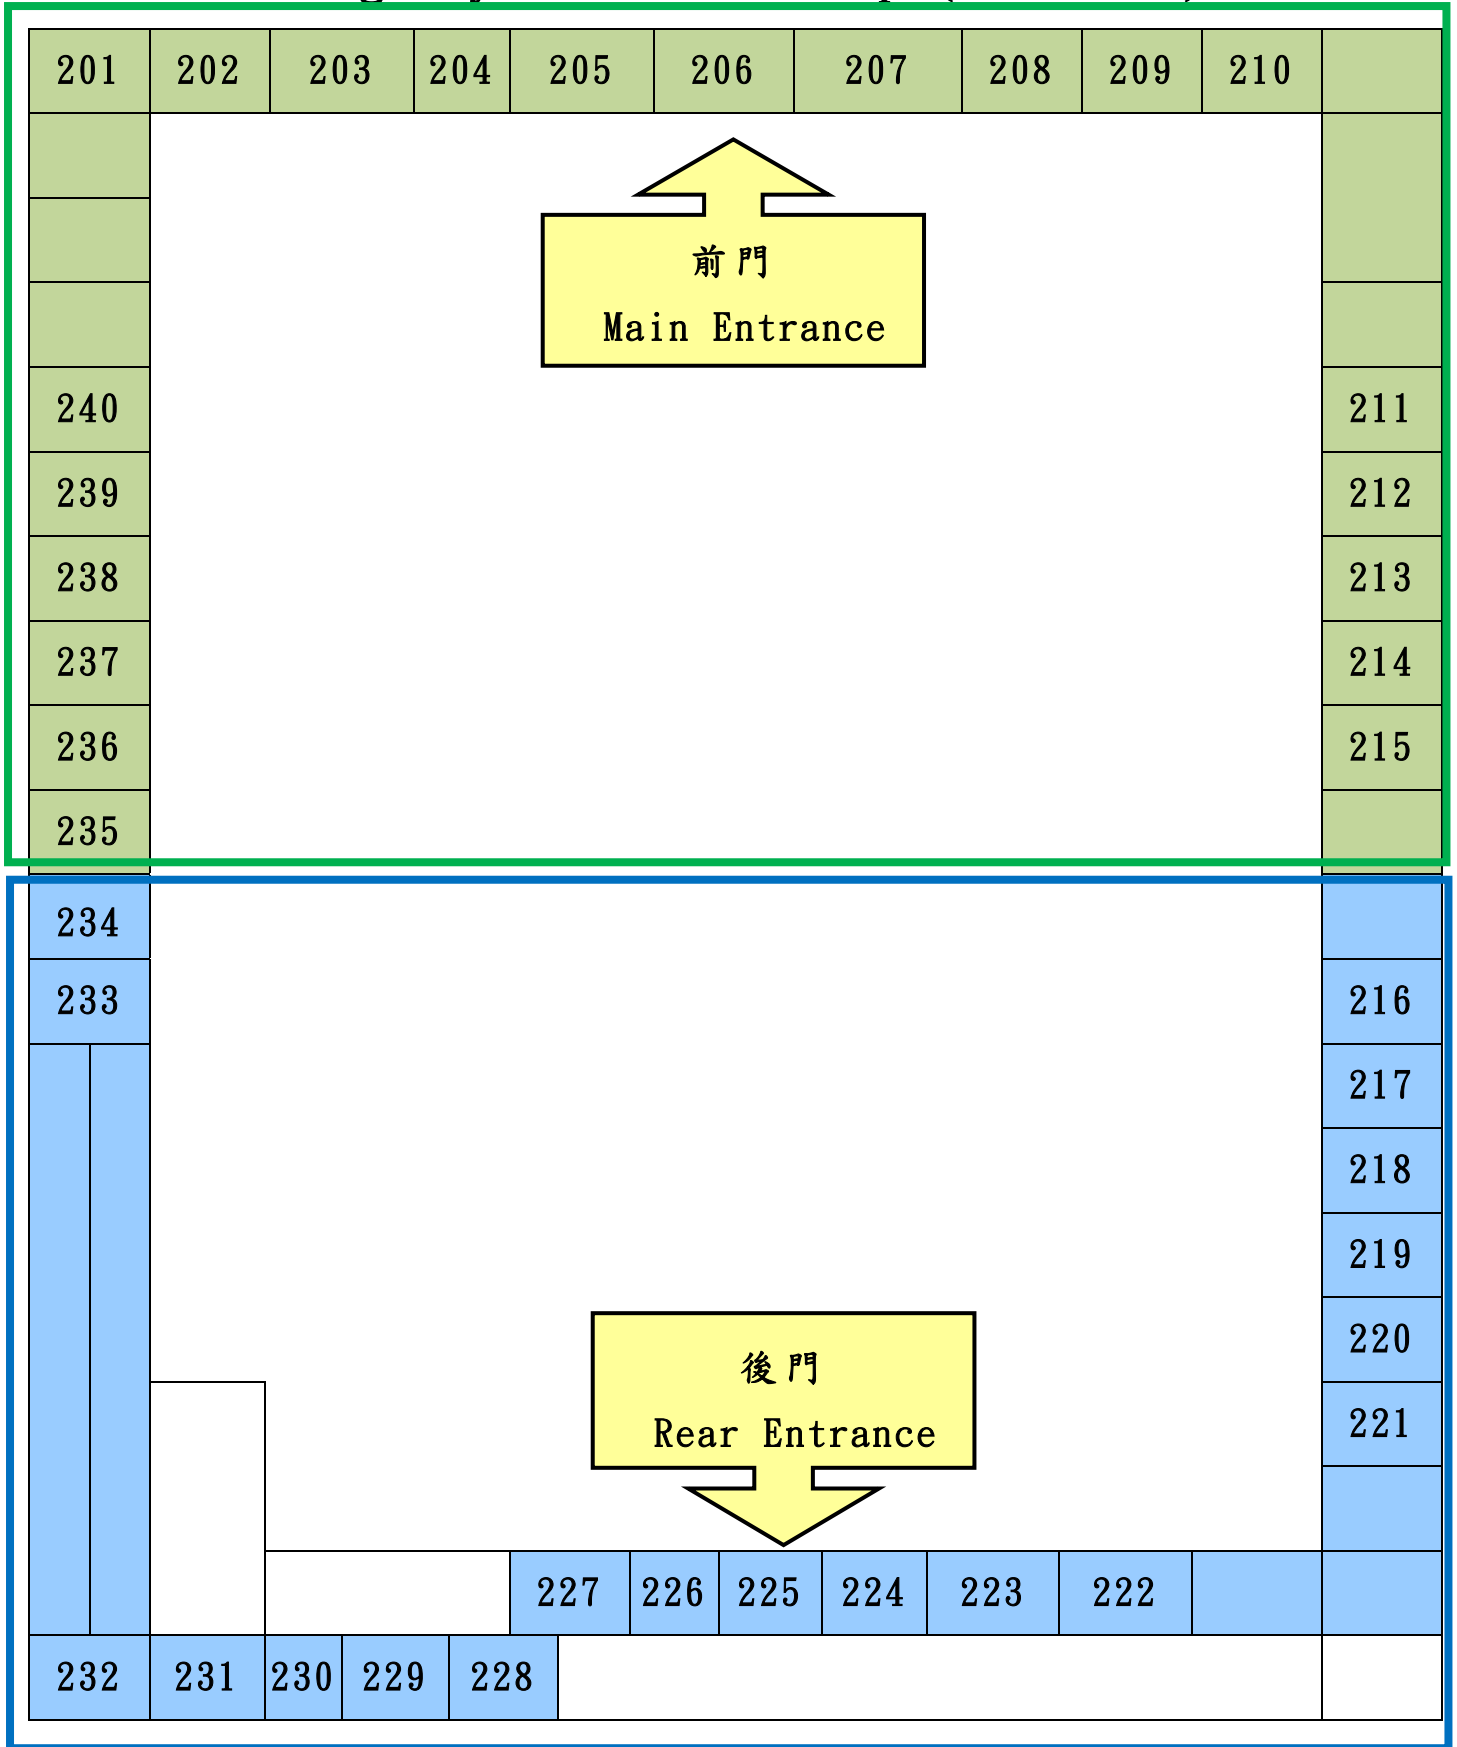

涵星一莊 緊急疏散簡圖 (一樓)

Emergency Evacuation Map (1st Floor)

涵星一莊 緊急疏散簡圖 (二樓)

Emergency Evacuation Map (2nd Floor)

涵星一莊 緊急疏散簡圖 (三樓)

Emergency Evacuation Map (3rd Floor)

涵星一莊 緊急疏散簡圖 (四樓)

Emergency Evacuation Map (4th Floor)