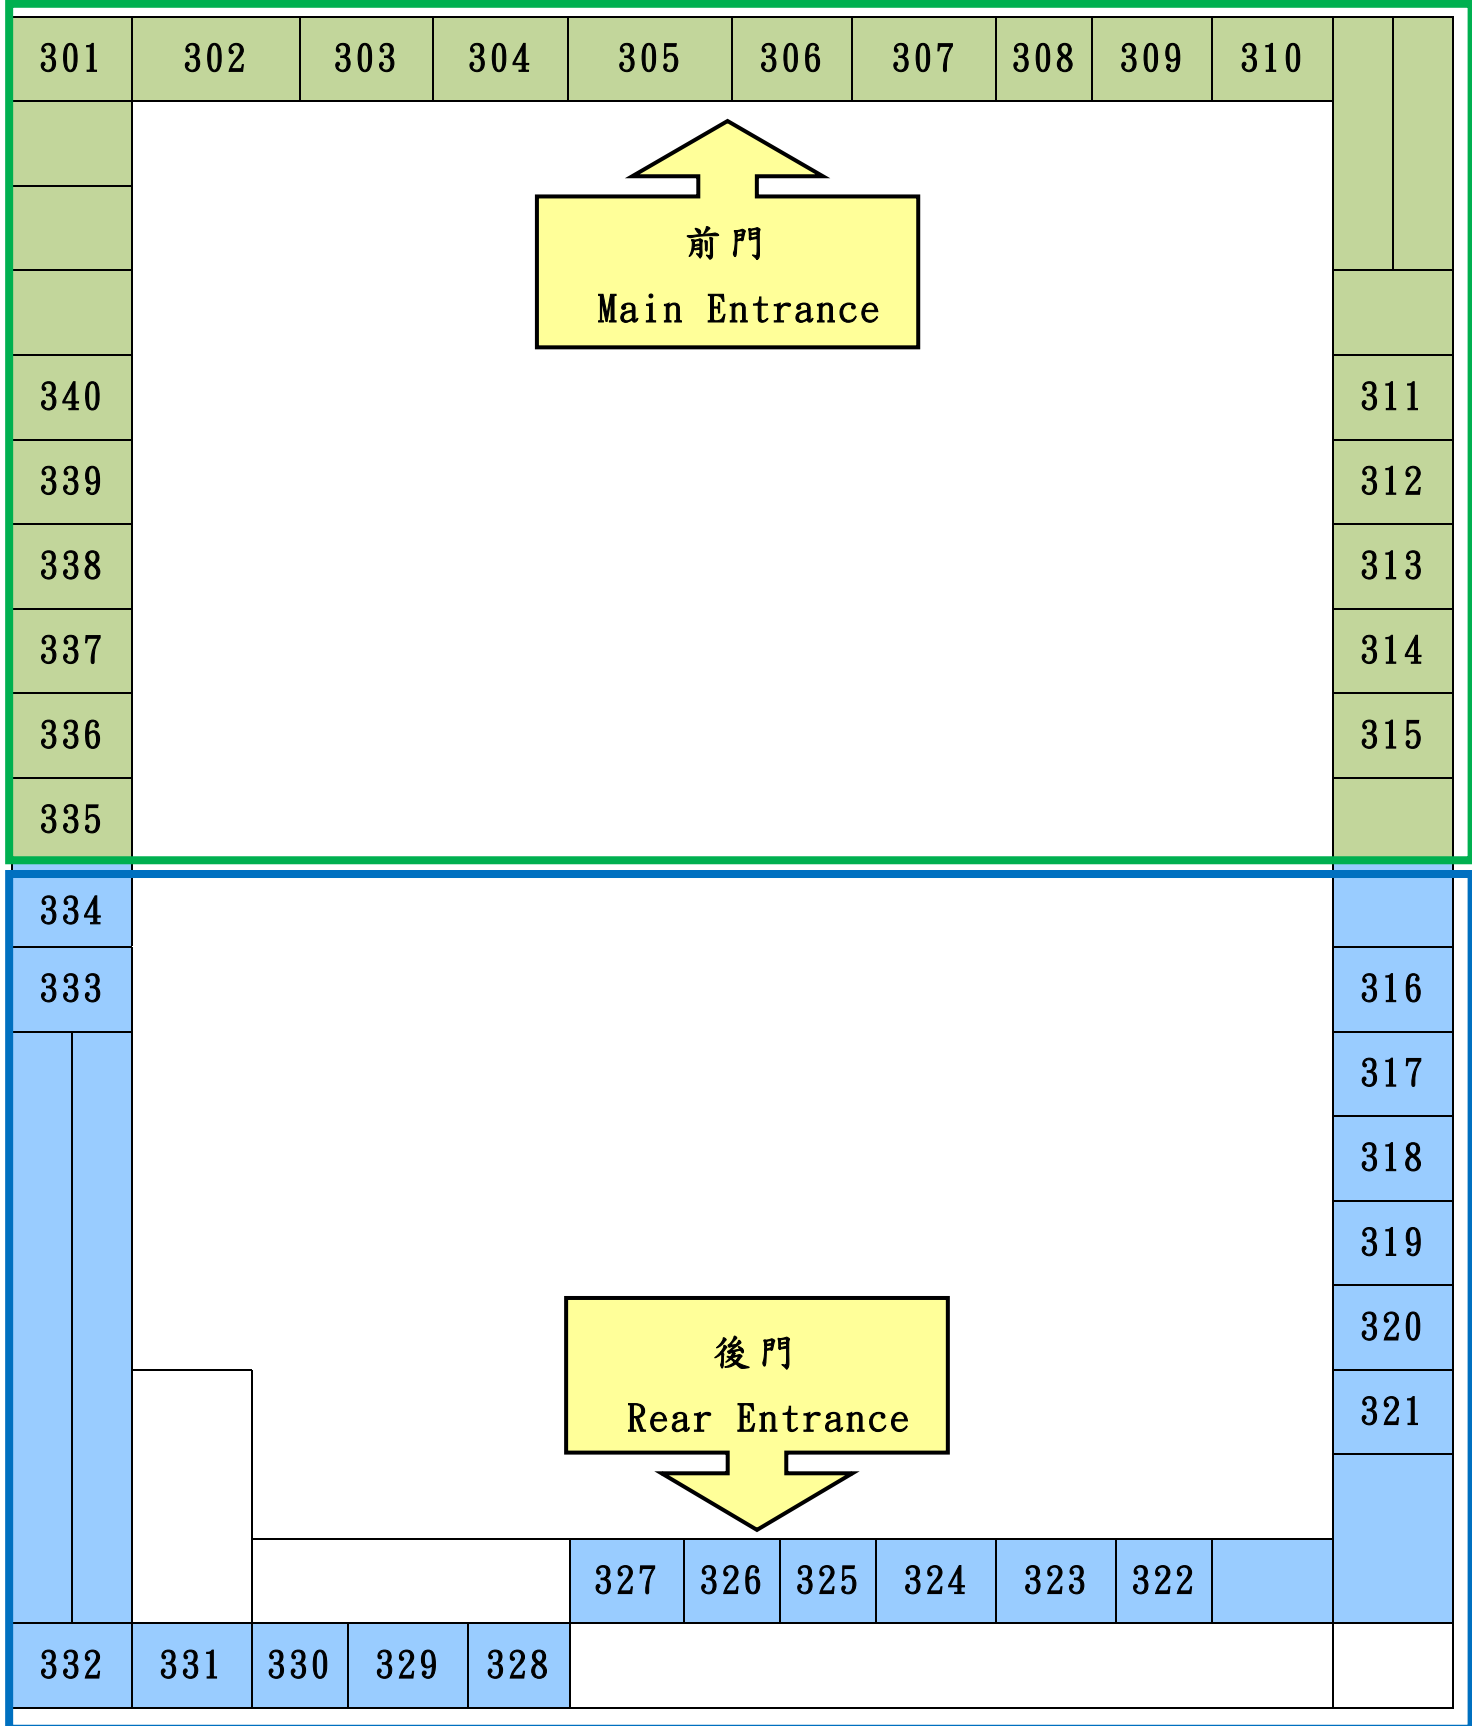

涵星一莊 緊急疏散簡圖 (一樓)

Emergency Evacuation Map (1st Floor)

涵星一莊 緊急疏散簡圖 (二樓)

Emergency Evacuation Map (2nd Floor)

涵星一莊 緊急疏散簡圖 (三樓)

Emergency Evacuation Map (3rd Floor)

涵星一莊 緊急疏散簡圖 (四樓)

Emergency Evacuation Map (4th Floor)