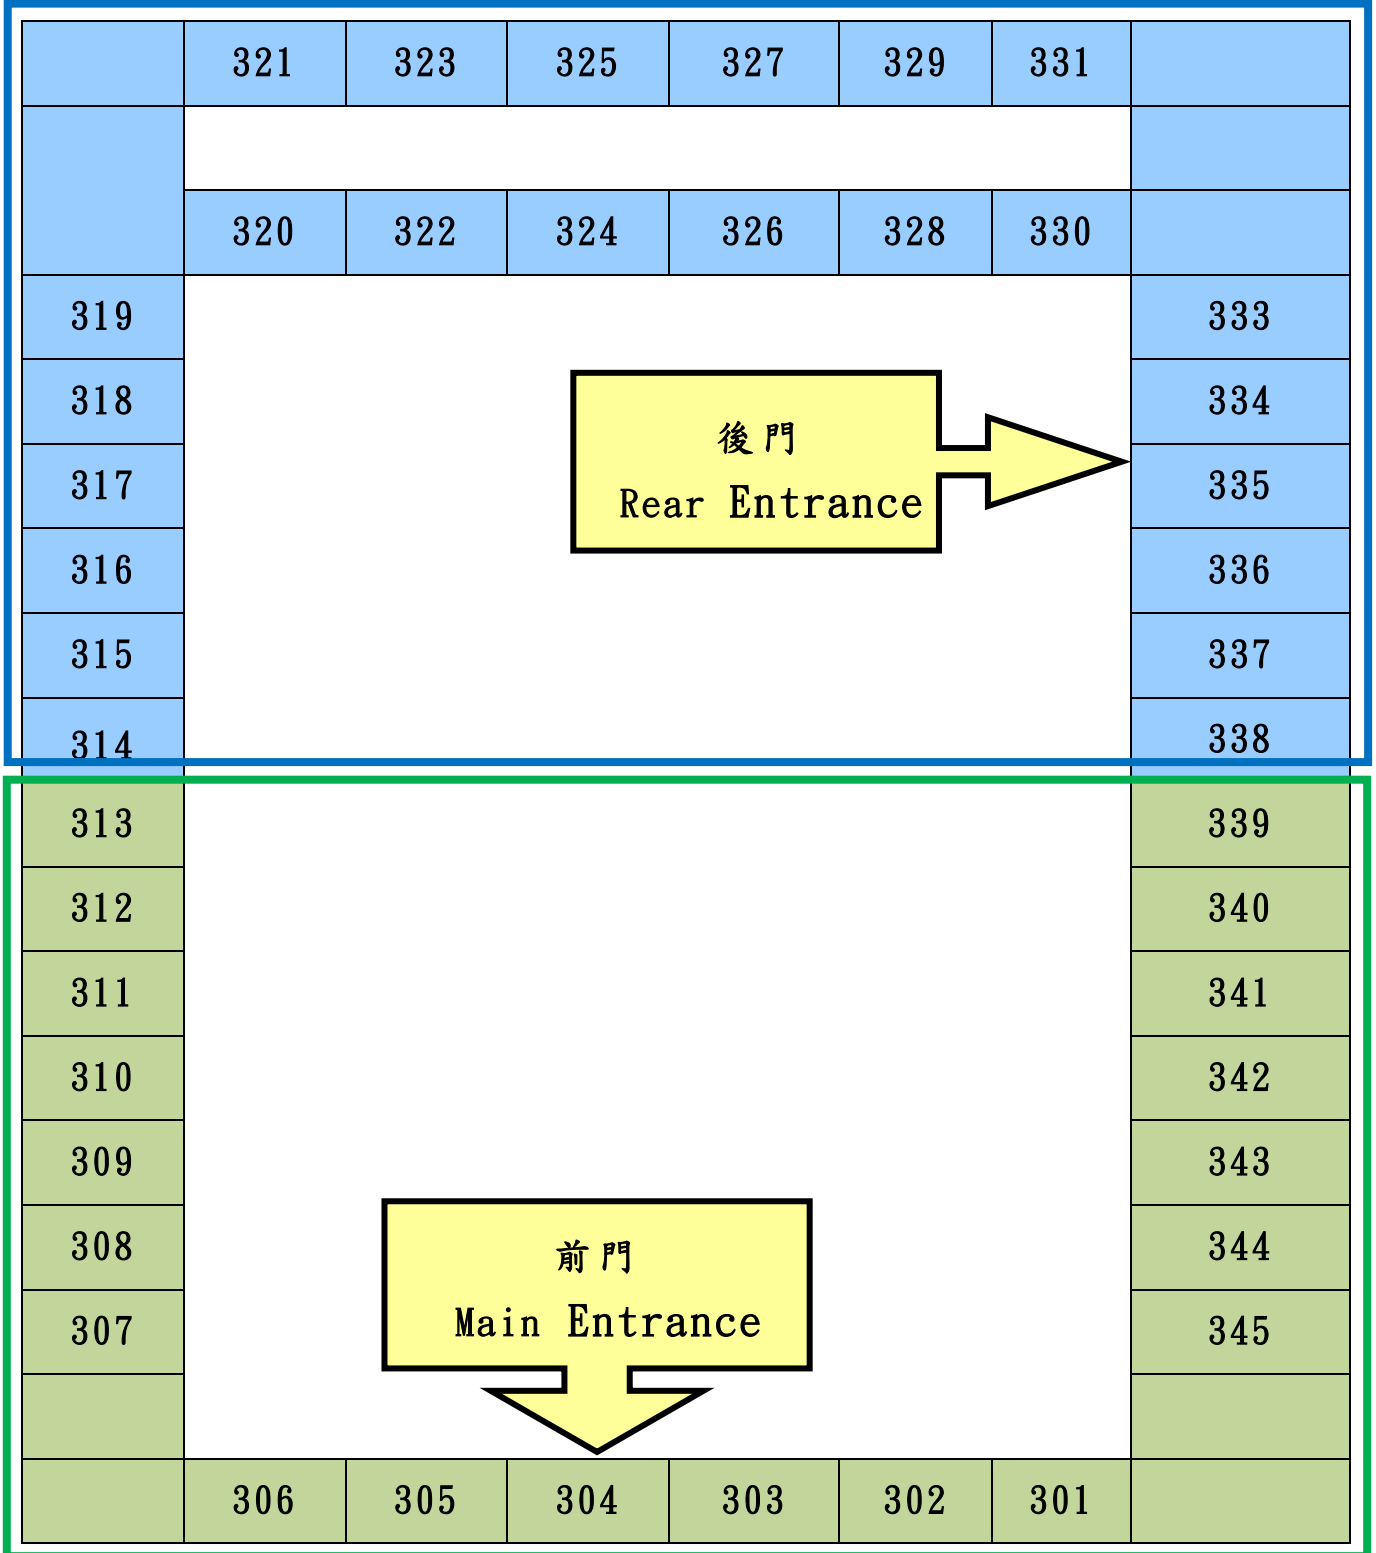

向晴莊 緊急疏散簡圖 (二樓)

Emergency Evacuation Map (2nd Floor)

向晴莊 緊急疏散簡圖 (三樓)

Emergency Evacuation Map (3rd Floor)

向晴莊 緊急疏散簡圖 (四樓)

Emergency Evacuation Map (4th Floor)