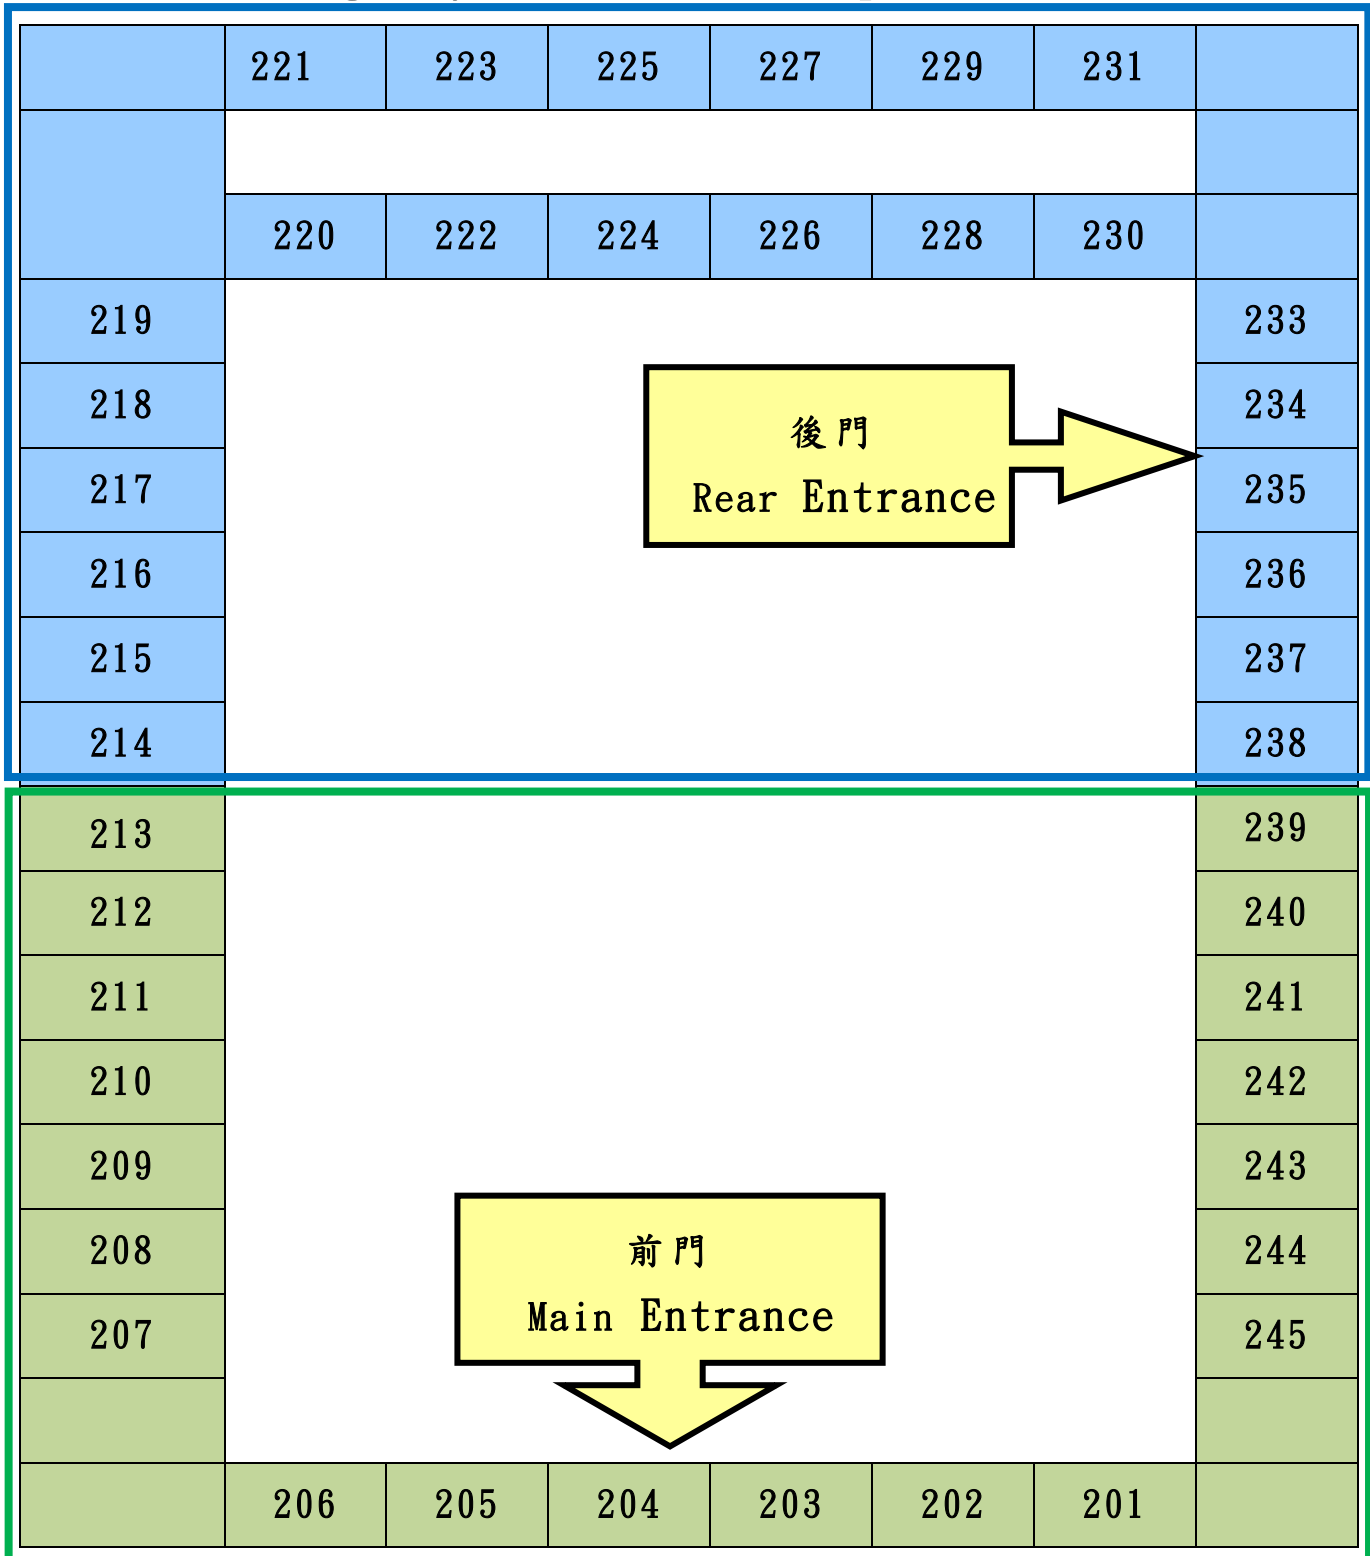

向晴莊 緊急疏散簡圖 (二樓)

Emergency Evacuation Map (2nd Floor)

向晴莊 緊急疏散簡圖 (三樓)

Emergency Evacuation Map (3rd Floor)

向晴莊 緊急疏散簡圖 (四樓)

Emergency Evacuation Map (4th Floor)